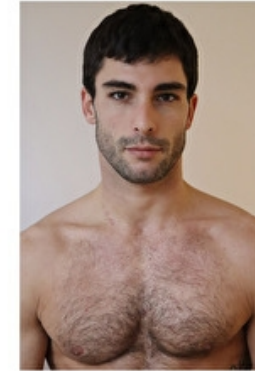

Select

MODEL MANAGEMENT