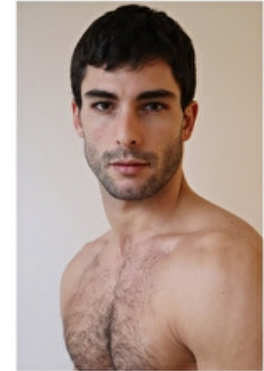

Select

MODEL MANAGEMENT