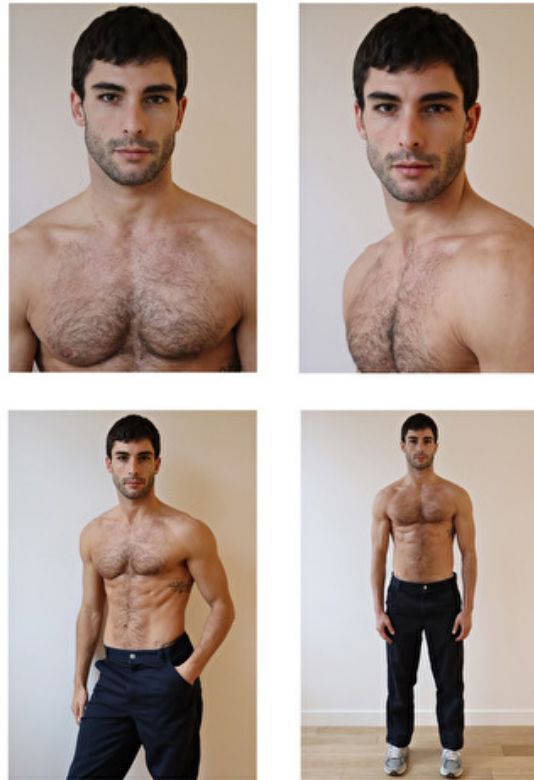

PAOLO BUSTI

Height 185cm / 6' 1.0"

Chest 99cm / 39"

Waist 78cm / 30.5"

Hips 98cm / 38.5"

Shoes EU/US/UK 44 / 11 / 9.5

Eyes Brown

Hair Black

Suit size 48cm / 38"

PAOLO BUSTI

HEIGHT 185CM BUST 99CM WAIST 78CM HIPS 98CM EYES BROWN HAIR BLACK

182 RUE DE RIVOLI, 75001, PARIS
TEL: + 33 (0) 1 40 20 15 15