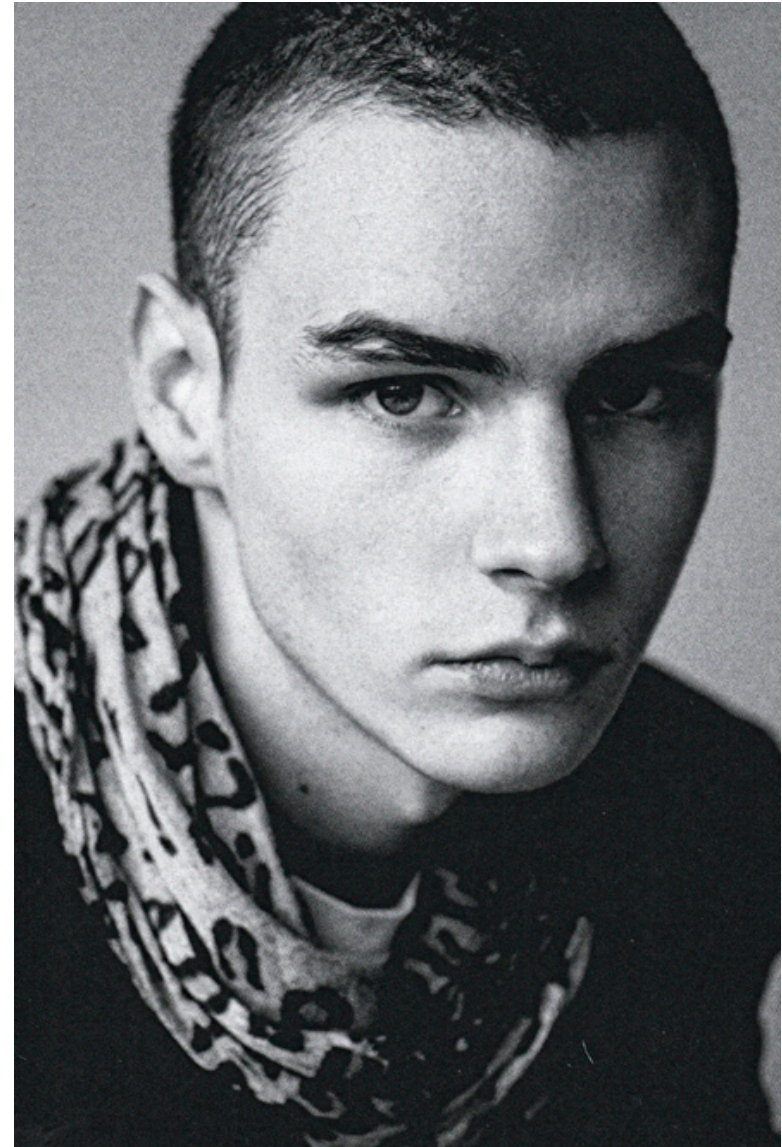

PAOLO GREBIC

Height 190cm / 6' 3.0"

Chest 89cm / 35"

Waist 77cm / 30.5"

Hips 90cm / 35.5"

Shoes EU/US/UK 45 / 12 / 10.5

Eyes Blue green

Hair Black

Suit size 46cm / 36"

PAOLO GREBIC

Height 190cm / 6' 3.0"

Chest 89cm / 35"

Waist 77cm / 30.5"

Hips 90cm / 35.5"

Shoes EU/US/UK 45 / 12 / 10.5

Eyes Blue green