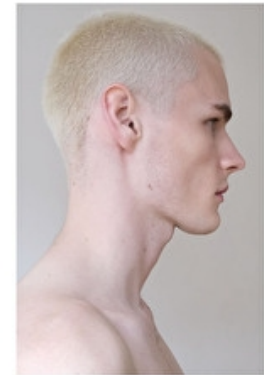

Select

MODEL MANAGEMENT

PAOLO GREBIC

HEIGHT 190CM BUST 82CM WAIST 69CM HIPS 82CM EYES BLUE HAIR BLOND

182 RUE DE RIVOLI 75001, PARIS
TEL : +33 (0)1 40 20 15 15