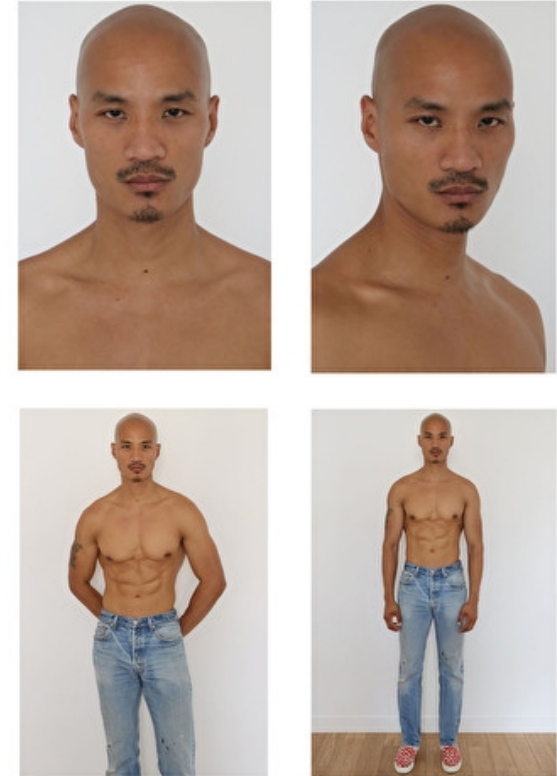

Select

MODEL MANAGEMENT

PAOLO ROLDAN

HEIGHT 189CM BUST 95CM WAIST 76CM HIPS 92CM EYES BROWN HAIR BLACK

182 RUE DE RIVOLI, 75001, PARIS
TEL: + 33 (0) 1 40 20 15 15