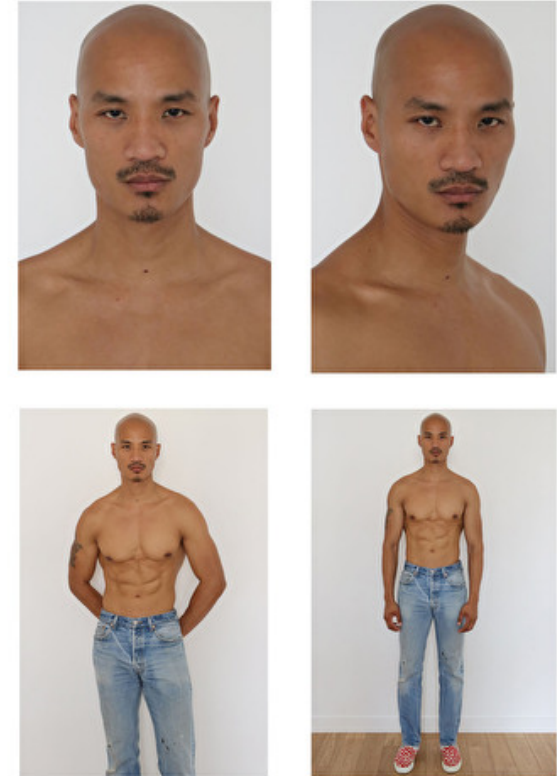

Select

MODEL MANAGEMENT

PAOLO ROLDAN

HEIGHT 189CM BUST 95CM WAIST 76CM HIPS 92CM EYES BROWN HAIR BLACK

182 RUE DE RIVOLI, 75001, PARIS
TEL: + 33 (0) 1 40 20 15 15