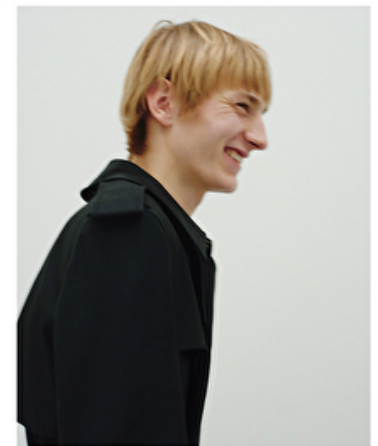

Select

MODEL MANAGEMENT

182 Rue de Rivoli, Paris, 75001, Ile-de-France, France

Phone: +33 (0) 1 40 20 15 15 Email: info.paris@selectmodel.com Website: <https://selectmodel.com/>

PIERRICK GREGOIRE

Height 189cm / 6' 2.5"