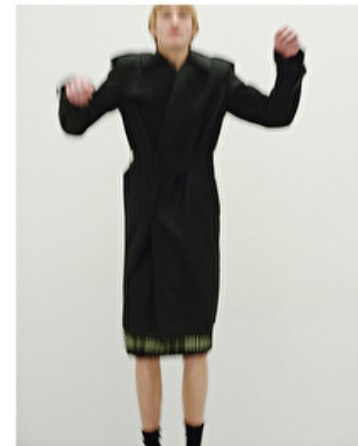

Height 189cm / 6' 2.5"

Chest 89cm / 35"

Waist 69cm / 27"

Hips 88cm / 34.5"

Shoes EU/US/UK 44 / 11 / 9.5

Eyes Blue

Hair Blond

Suit size 48cm / 38"