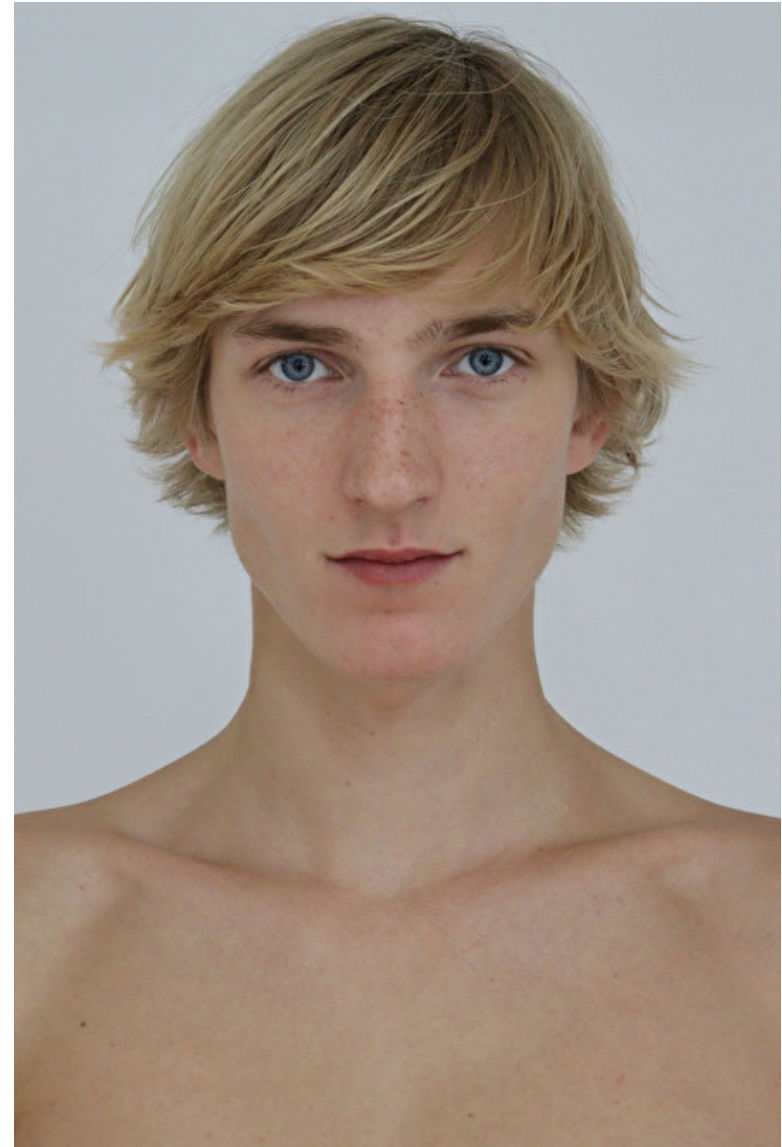

PIERRICK GREGOIRE

Height 189cm / 6' 2.5"

Chest 89cm / 35"

Waist 69cm / 27"

Hips 88cm / 34.5"

Shoes EU/US/UK 44 / 11 / 9.5

Eyes Blue

Hair Blond

Suit size 48cm / 38"