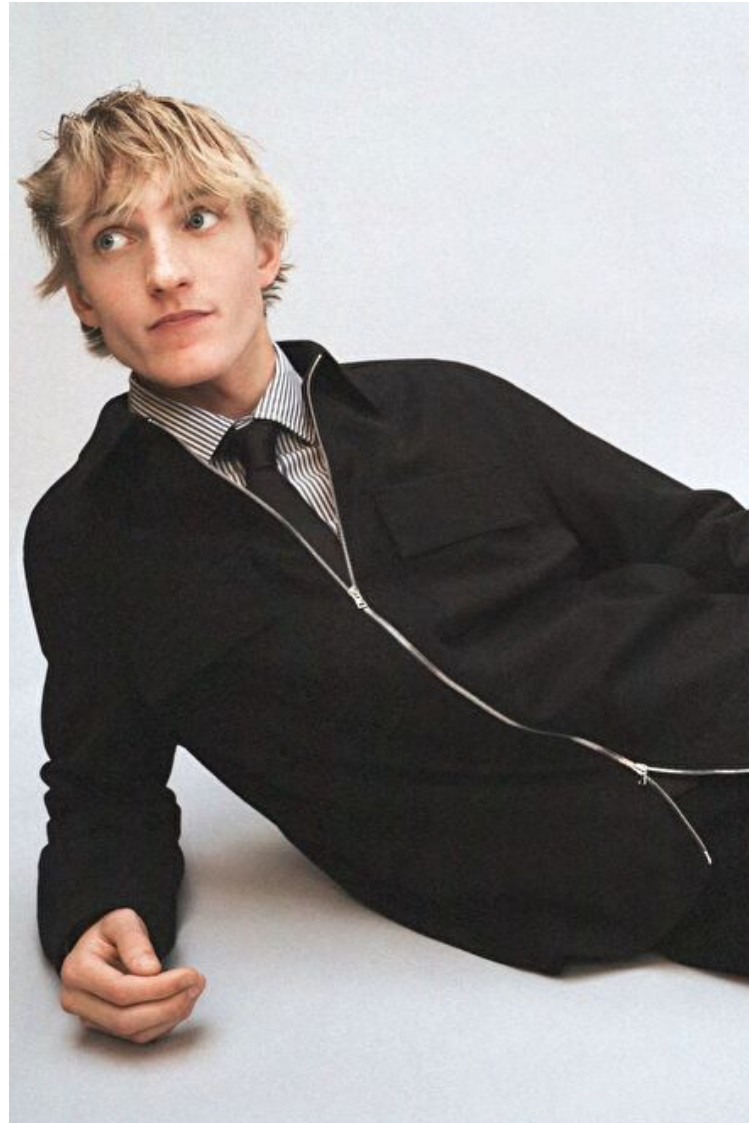

Select

MODEL MANAGEMENT

182 Rue de Rivoli, Paris, 75001, Ile-de-France, France

Phone: +33 (0) 1 40 20 15 15 Email: info.paris@selectmodel.com Website: <https://selectmodel.com/>

PIERRICK GREGOIRE

Height 189cm / 6' 2.5"

Chest 89cm / 35"

Waist 69cm / 27"

Hips 88cm / 34.5"

Shoes EU/US/UK 44 / 11 / 9.5

Eyes Blue

Hair Blond

Suit size 48cm / 38"