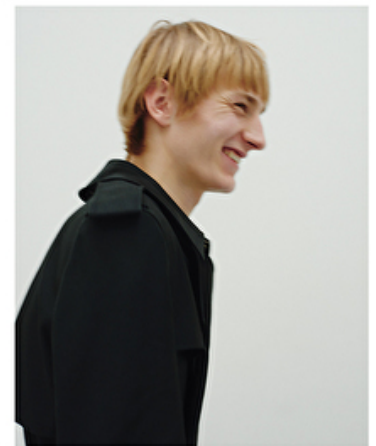

Select

MODEL MANAGEMENT

182 Rue de Rivoli, Paris, 75001, Île-de-France, France

Phone: +33 (0) 1 40 20 15 15 Email: info.paris@selectmodel.com Website: <https://selectmodel.com/>

PIERRICK GREGOIRE

Height 189cm / 6' 2.5"