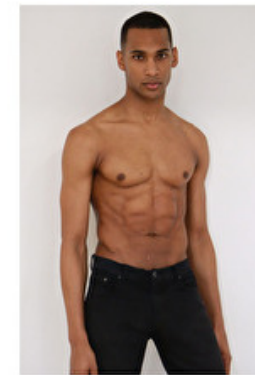

Chest 96cm / 38"

Waist 76cm / 30"

Hips 94cm / 37"

Shoes EU/US/UK 44 / 11 / 9.5

Eyes Hazel

Hair Brown

Suit size 48cm / 38"

Select

MODEL MANAGEMENT

PATRICK NODANCHE

HEIGHT 188CM BUST 93CM WAIST 73CM HIPS 91CM EYES HAZEL HAIR BROWN

182 RUE DE RIVOLI, 75001, PARIS
TEL: + 33 (0) 1 40 20 15 15