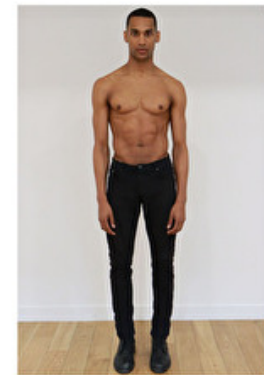

Select

MODEL MANAGEMENT

PATRICK NODANCHE

HEIGHT 188CM BUST 93CM WAIST 73CM HIPS 91CM EYES HAZEL HAIR BROWN

182 RUE DE RIVOLI, 75001, PARIS
TEL: + 33 (0) 1 40 20 15 15