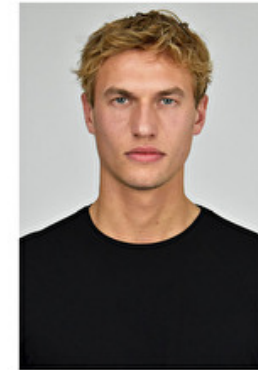

Select

MODEL MANAGEMENT

PAUL FRANCOIS

HEIGHT 189CM BUST 97CM WAIST 79CM HIPS 92CM EYES BLUE HAIR BLOND

182 RUE DE RIVOLI, 75001, PARIS
TEL: + 33 (0) 1 40 20 15 15