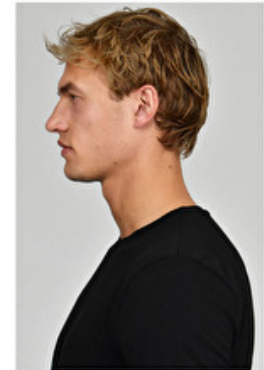

Select

MODEL MANAGEMENT

PAUL FRANCOIS

HEIGHT 189CM BUST 97CM WAIST 79CM HIPS 92CM EYES BLUE HAIR BLOND

182 RUE DE RIVOLI, 75001, PARIS
TEL: + 33 (0) 1 40 20 15 15