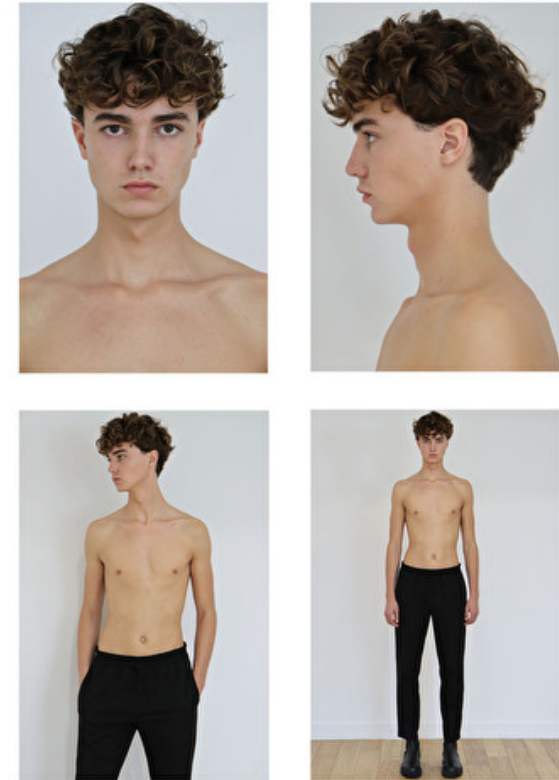

Select

MODEL MANAGEMENT

PAUL GAUDRON

HEIGHT 188CM BUST 88CM WAIST 70CM HIPS 89CM EYES BROWN HAIR BROWN

182 RUE DE RIVOLI, 75001, PARIS
TEL: + 33 (0) 1 40 20 15 15