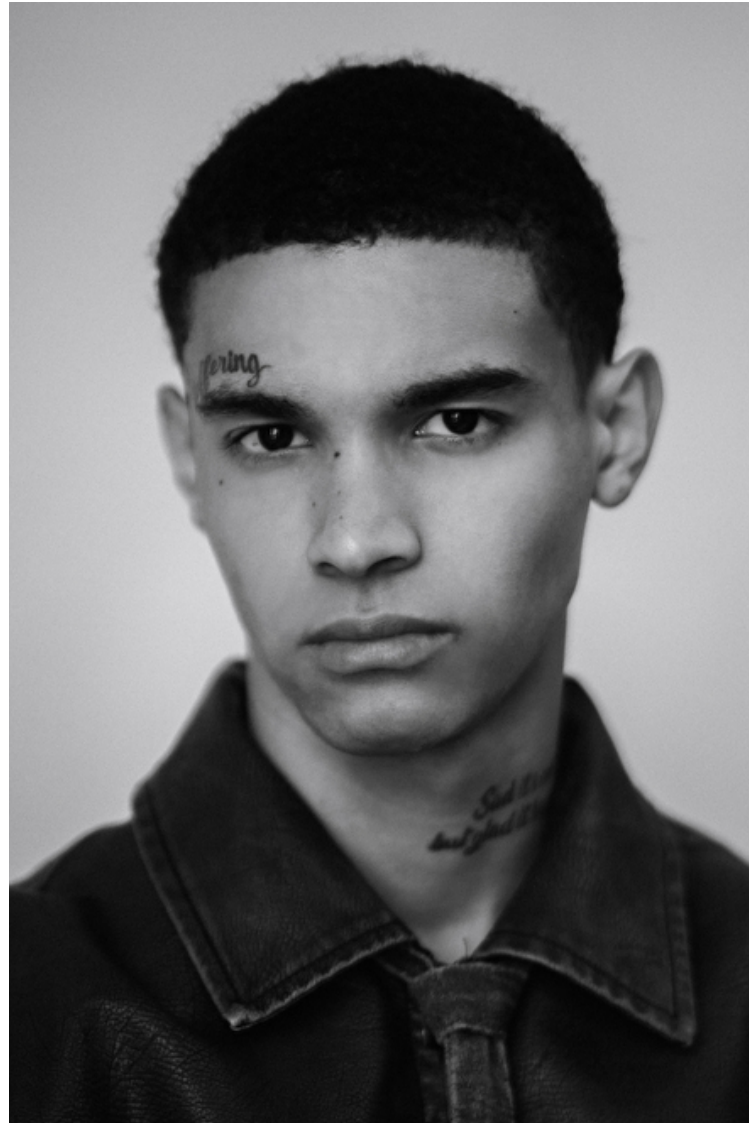

Chest 85cm / 33.5"

Waist 70cm / 27.5"

Hips 86cm / 34"

Shoes EU/US/UK 45 / 12 / 10.5

Eyes Brown

Hair Brown

Suit size 48cm / 38"

Select