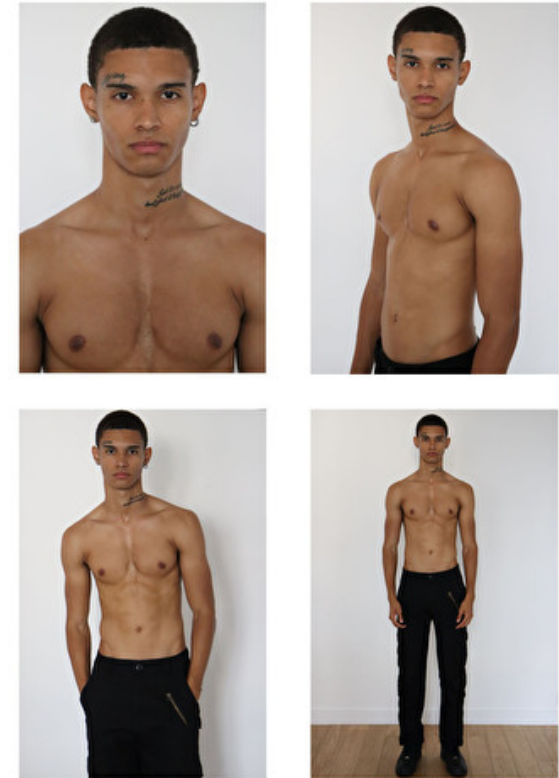

Chest 85cm / 33.5"

Waist 70cm / 27.5"

Hips 86cm / 34"

Shoes EU/US/UK 45 / 12 / 10.5

Eyes Brown

Hair Brown

Suit size 48cm / 38"

Select

MODEL MANAGEMENT

PAUL PHILETAS

HEIGHT 187CM BUST 85CM WAIST 70CM HIPS 86CM EYES BROWN HAIR BROWN

182 RUE DE RIVOLI, 75001, PARIS
TEL: + 33 (0) 1 40 20 15 15