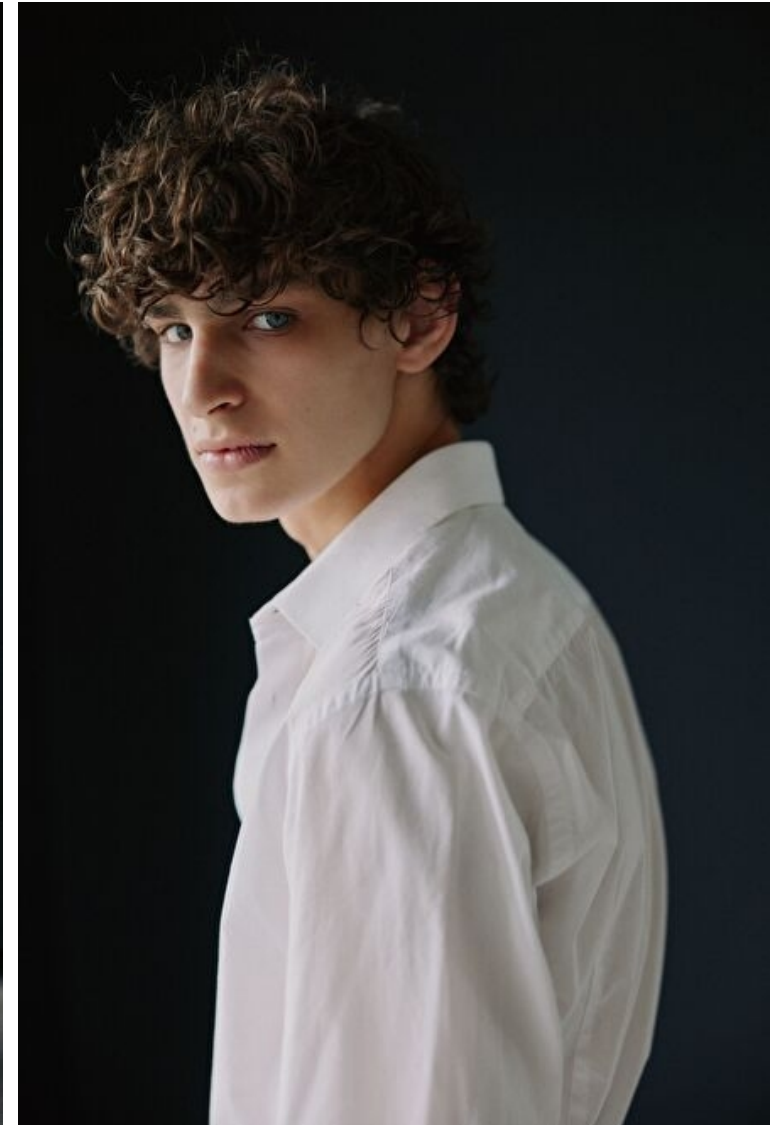

Height 189cm / 6' 2.5"

Chest 91cm / 36"

Waist 70cm / 27.5"

Hips 95cm / 37.5"

Shoes EU/US/UK 46 / 12.5 / 11

Eyes Blue

Hair Brown

Location POLAND