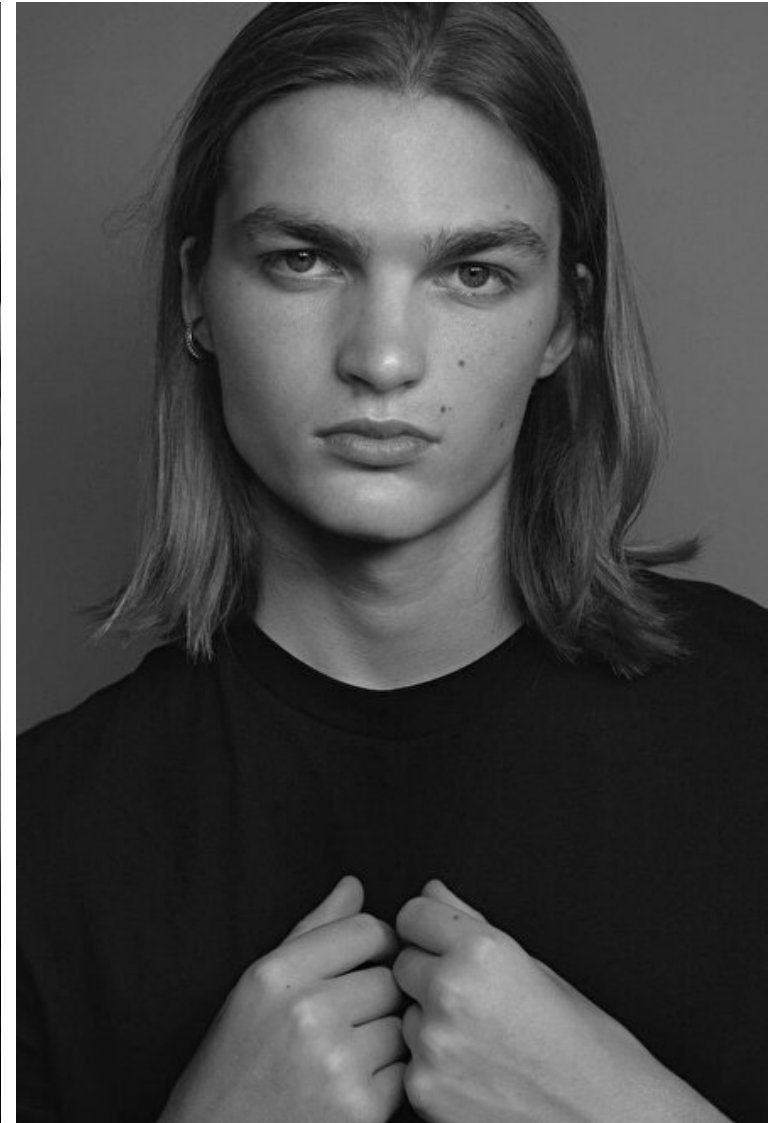

PIERCE CONRAN

Height 187cm / 6' 1.5"

Chest 91cm / 36"

Waist 71cm / 28"

Hips 89cm / 35"

Shoes EU/US/UK 44 / 11 / 9.5

Eyes Green

Hair Light brown

Suit size 46cm / 36"