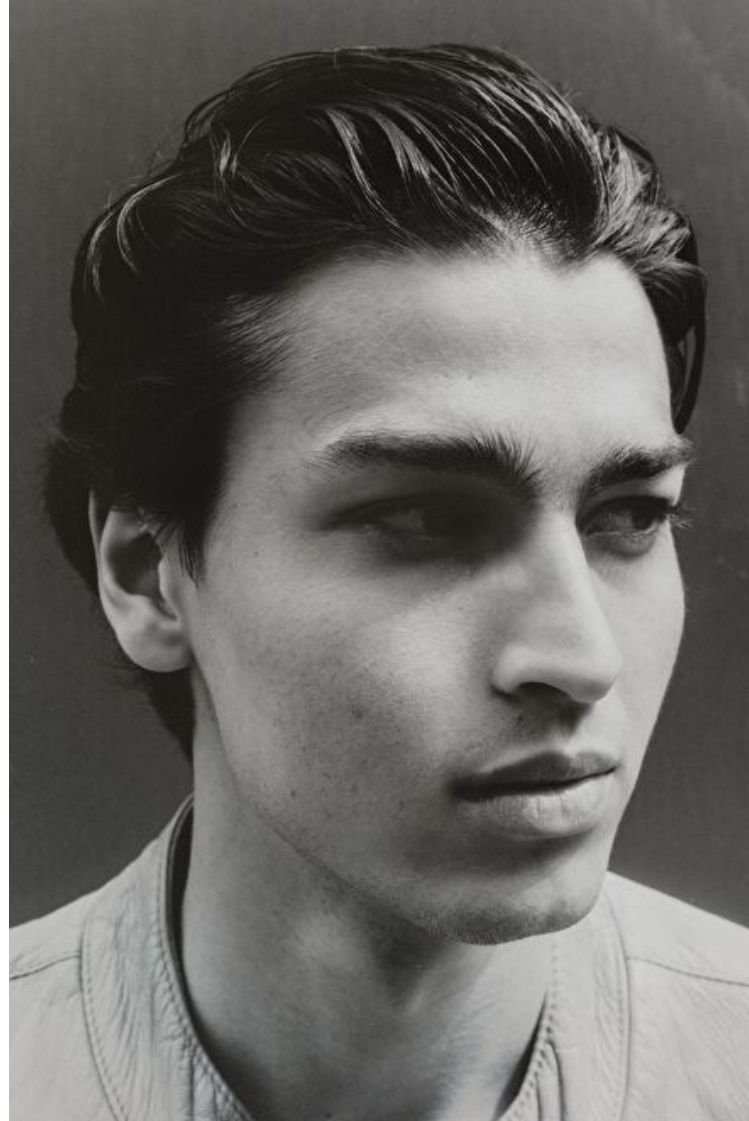

Height 190cm / 6' 3.0"

Chest 85cm / 33.5"

Waist 70cm / 27.5"

Hips 88cm / 34.5"

Shoes EU/US/UK 45 / 12 / 10.5

Eyes Hazel

Hair Black

Suit size 48cm / 38"