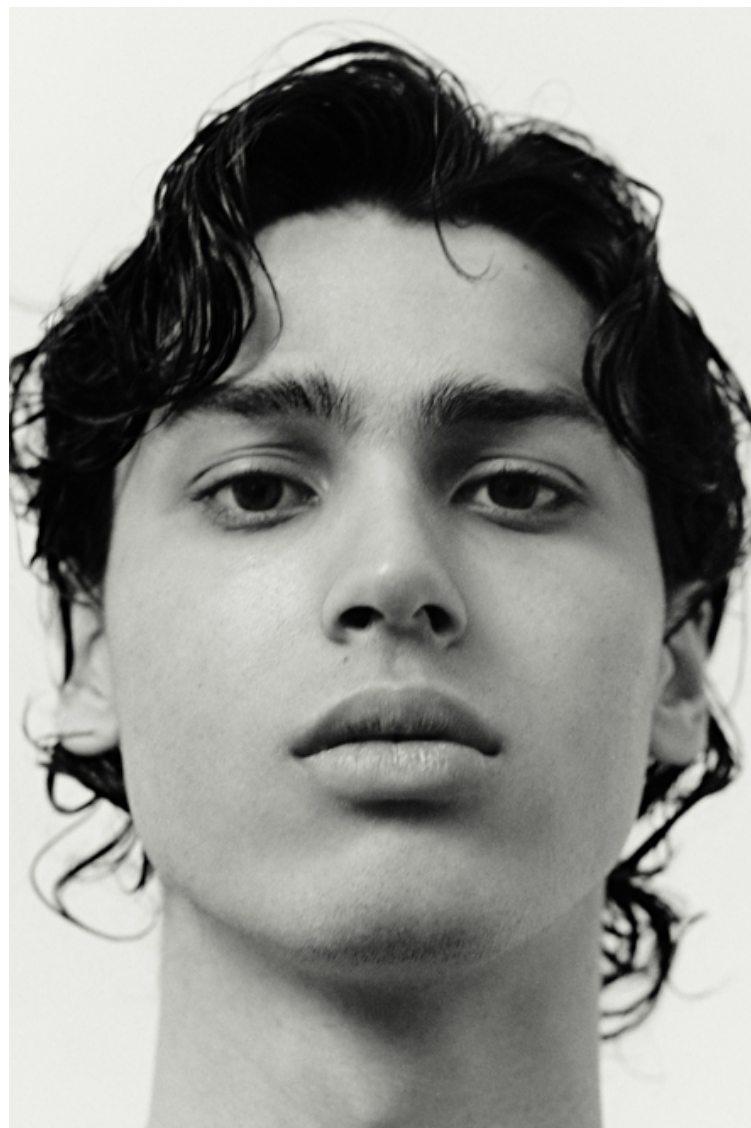

Chest 85cm / 33.5"

Waist 70cm / 27.5"

Hips 88cm / 34.5"

Shoes EU/US/UK 45 / 12 / 10.5

Eyes Hazel

Hair Black

Suit size 48cm / 38"

Select