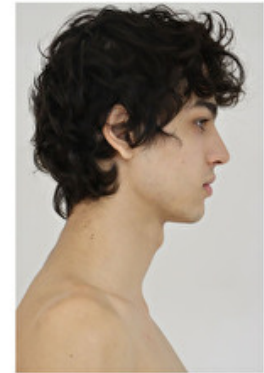

Chest 85cm / 33.5"

Waist 68cm / 27"

Hips 88cm / 34.5"

Shoes EU/US/UK 45 / 12 / 10.5

Eyes Hazel

Hair Black

Suit size 48cm / 38"

Select

MODEL MANAGEMENT

PIERRE RAMOS

HEIGHT 190CM BUST 85CM WAIST 68CM HIPS 88CM EYES HAZEL HAIR BLACK

182 RUE DE RIVOLI, 75001, PARIS
TEL: + 33 (0) 1 40 20 15 15