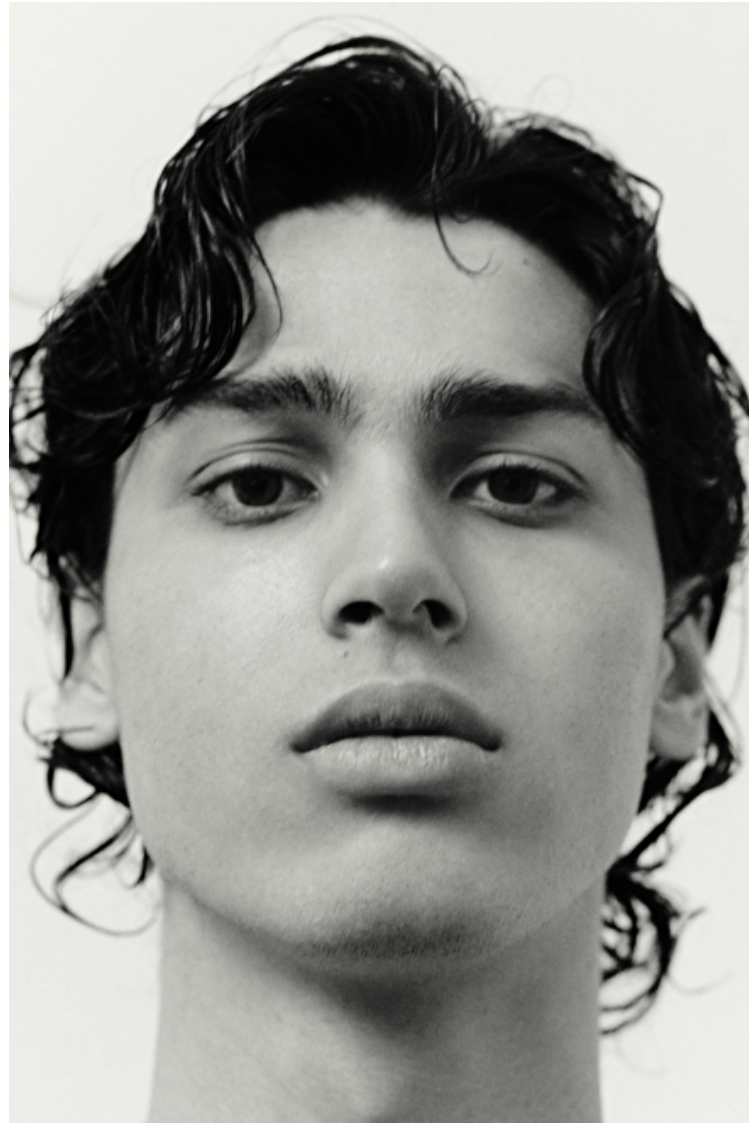

Chest 85cm / 33.5"

Waist 68cm / 27"

Hips 88cm / 34.5"

Shoes EU/US/UK 45 / 12 / 10.5

Eyes Hazel

Hair Black

Suit size 48cm / 38"

Select