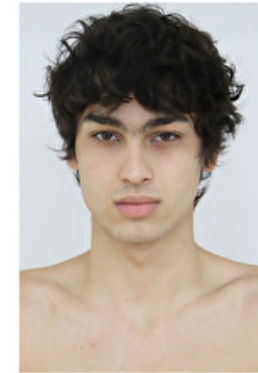

Chest 85cm / 33.5"

Waist 68cm / 27"

Hips 88cm / 34.5"

Shoes EU/US/UK 45 / 12 / 10.5

Eyes Hazel

Hair Black

Suit size 48cm / 38"

Select

MODEL MANAGEMENT

PIERRE RAMOS

HEIGHT 190CM BUST 85CM WAIST 68CM HIPS 88CM EYES HAZEL HAIR BLACK

182 RUE DE RIVOLI, 75001, PARIS
TEL: + 33 (0) 1 40 20 15 15