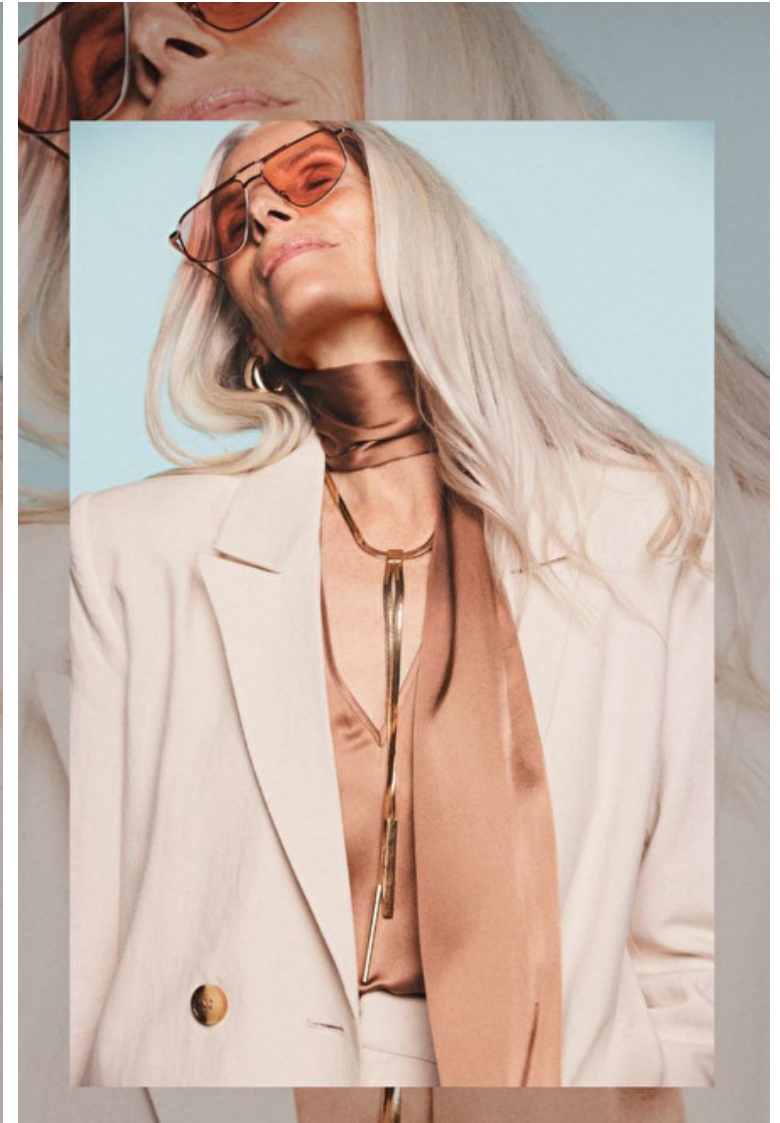

Select

MODEL MANAGEMENT

182 Rue de Rivoli, Paris, 75001, Ile-de-France, France

Phone: +33 (0) 1 40 20 15 15 Email: info.paris@selectmodel.com Website: <https://selectmodel.com/>

Rachel Waller

Height 176cm / 5' 9.5"

Bust 89cm / 35"

Waist 66cm / 26"

Hips 89cm / 35"

Shoes EU/US/UK 39 / 8 / 6

Eyes Brown

Hair Grey