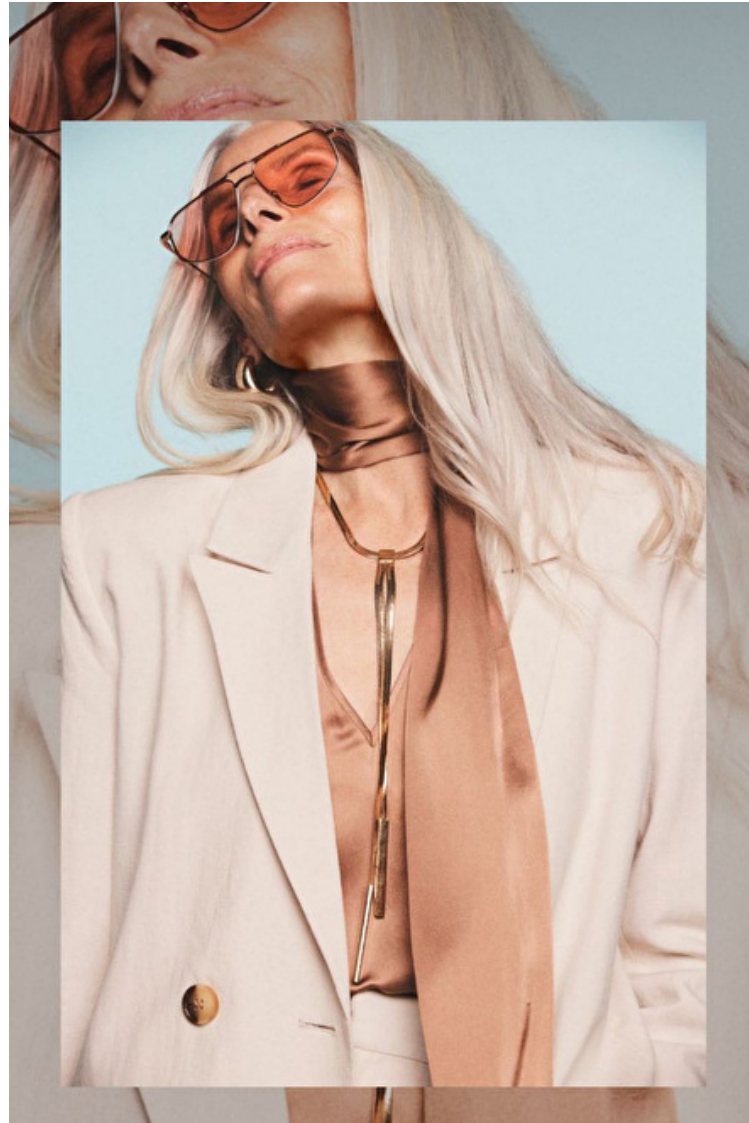

Select

MODEL MANAGEMENT

182 Rue de Rivoli, Paris, 75001, Ile-de-France, France

Phone: +33 (0) 1 40 20 15 15 Email: info.paris@selectmodel.com Website: <https://selectmodel.com/>

Rachel Waller

Height 176cm / 5' 9.5"

Bust 89cm / 35"

Waist 66cm / 26"

Hips 89cm / 35"

Shoes EU/US/UK 39 / 8 / 6

Eyes Brown

Hair Grey