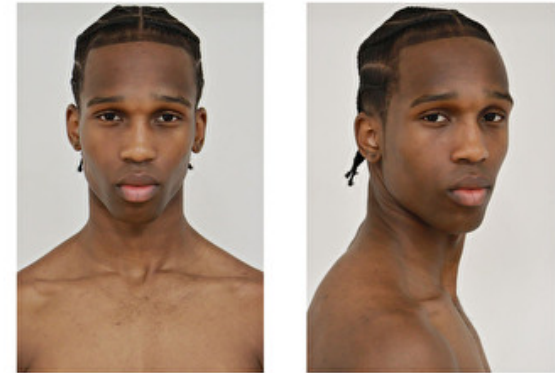

Eyes Brown

Hair Brown

Inseam 78cm / 30.5"

Suit size 46cm / 36"

Select

MODEL MANAGEMENT

RAKIM JANNEH

HEIGHT 188CM BUST 89CM WAIST 76CM HIPS 92CM EYES BROWN HAIR BROWN