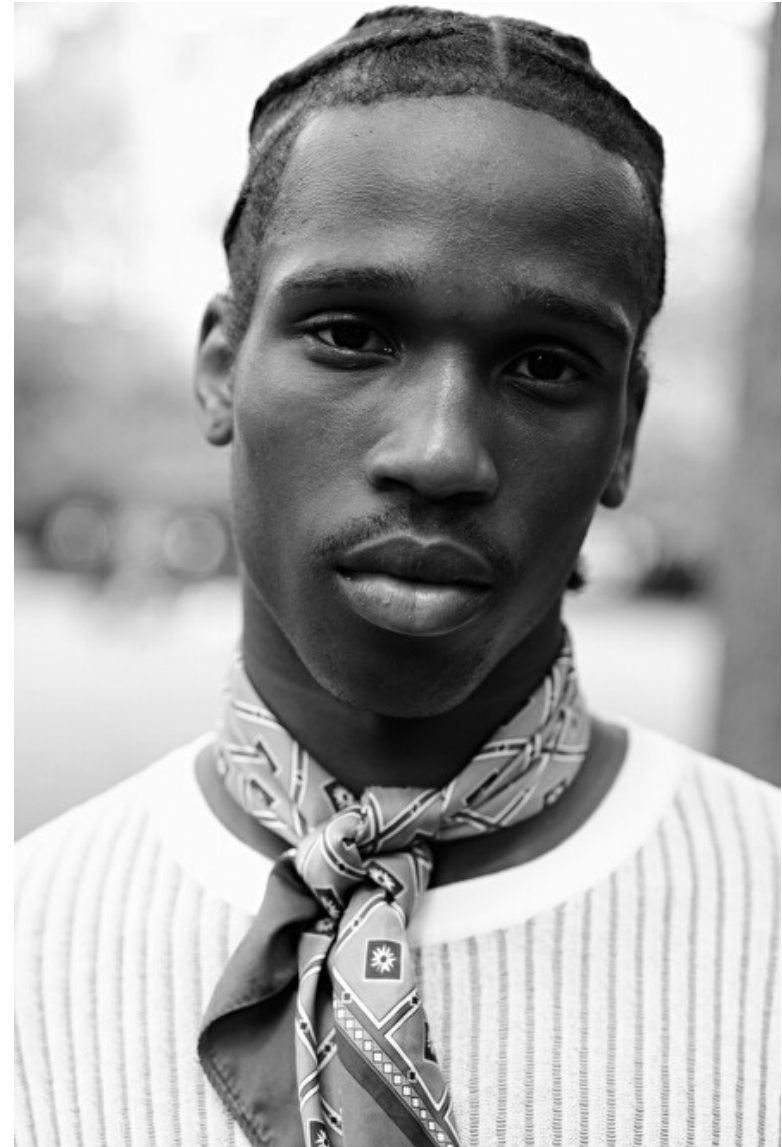

RAKIM JANNEH

Height 188cm / 6' 2.0"

Chest 89cm / 35"

Waist 76cm / 30"

Hips 92cm / 36"

Shoes EU/US/UK 44 / 11 / 9.5

Eyes Brown

Hair Brown

Inseam 78cm / 30.5"

Suit size 46cm / 36"