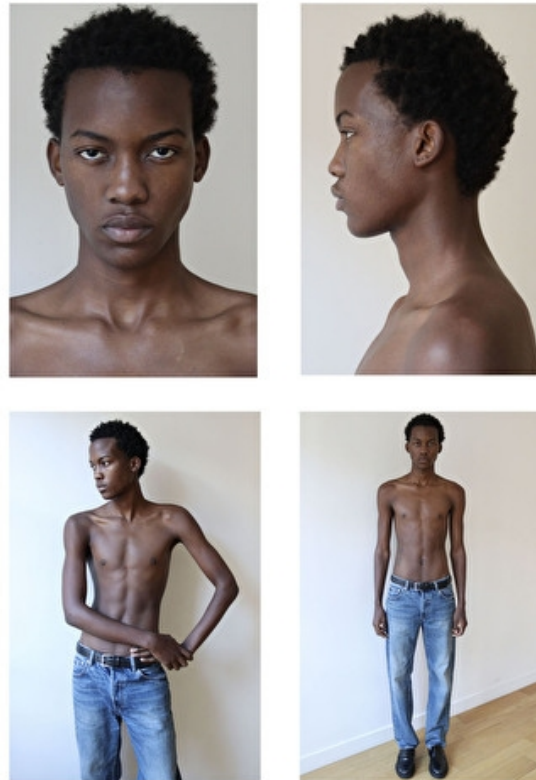

Select

MODEL MANAGEMENT

182 Rue de Rivoli, Paris, 75001, Ile-de-France, France

Phone: +33 (0) 1 40 20 15 15 Email: info.paris@selectmodel.com Website: <https://selectmodel.com/>

RAYJAY GOMBA

Select

MODEL MANAGEMENT

Height 188cm / 6' 2.0"

Chest 81cm / 32"

Waist 71cm / 28"

Hips 84cm / 33"

Shoes EU/US/UK 44 / 11 / 9.5

Eyes Brown

Hair Black

Location Johannesburg

RAYJAY GOMBA

HEIGHT 188CM BUST 81CM WAIST 71CM HIPS 84CM EYES BROWN HAIR BLACK

182 RUE DE RIVOLI 75001, PARIS
TEL : +33 (0) 1 40 20 15 15