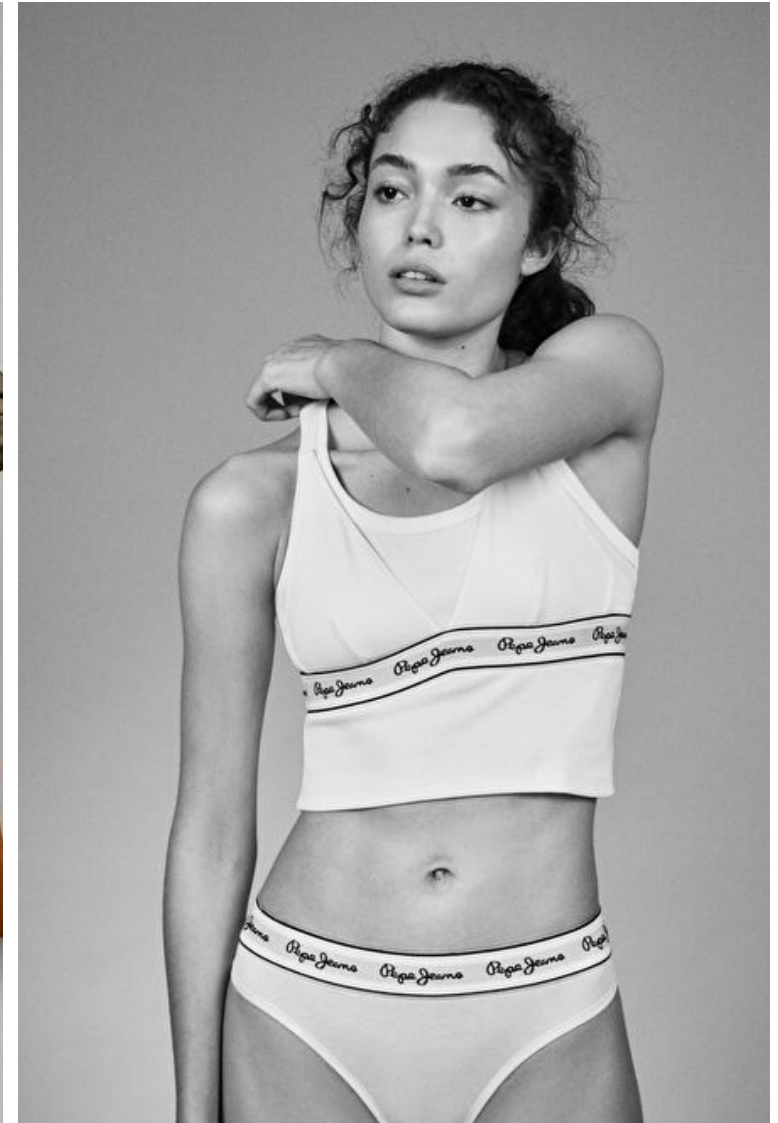

Bust 81cm / 32"

Waist 61cm / 24"

Hips 88cm / 34.5"

Shoes EU/US/UK 38 / 7.5 / 5

Eyes Dark brown

Hair Dark brown

RAYSSA

Height 177cm / 5' 9.5"