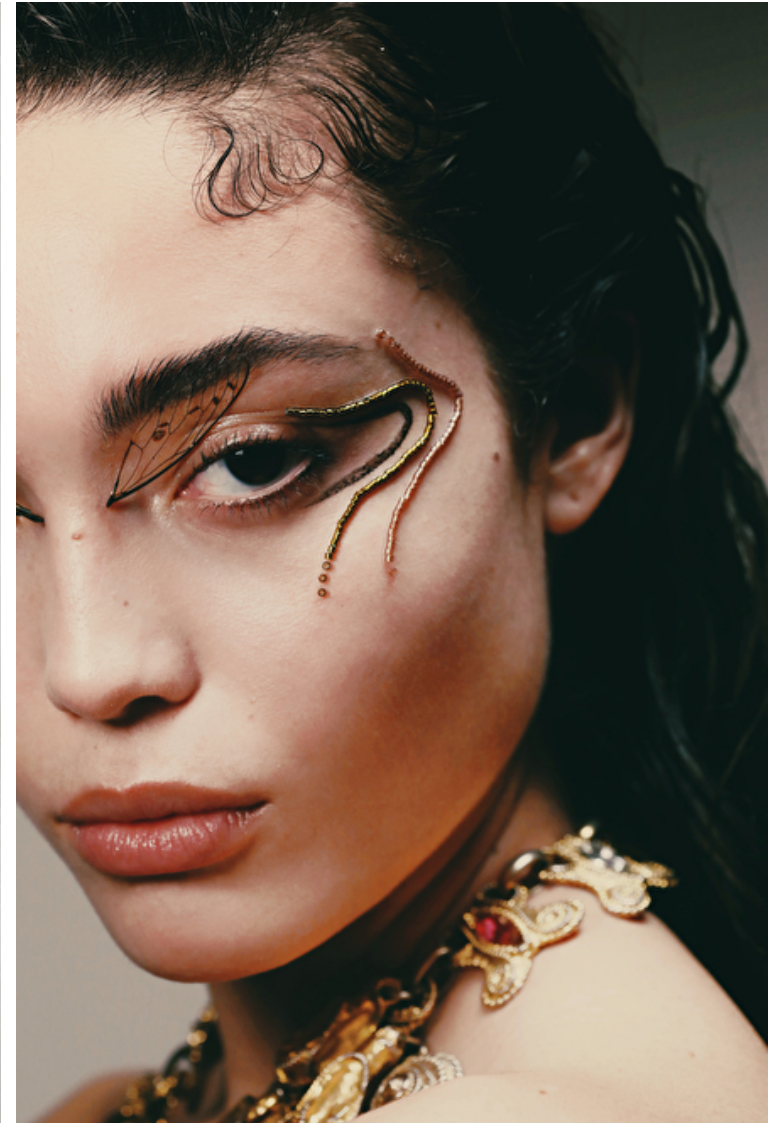

RAYSSA

Height 177cm / 5' 9.5"

Size EU/US 37

Bust 81cm / 32"

Waist 61cm / 24"

Hips 88cm / 34.5"

Shoes EU/US/UK 38 / 7.5 / 5

Eyes Dark brown

Hair Dark brown