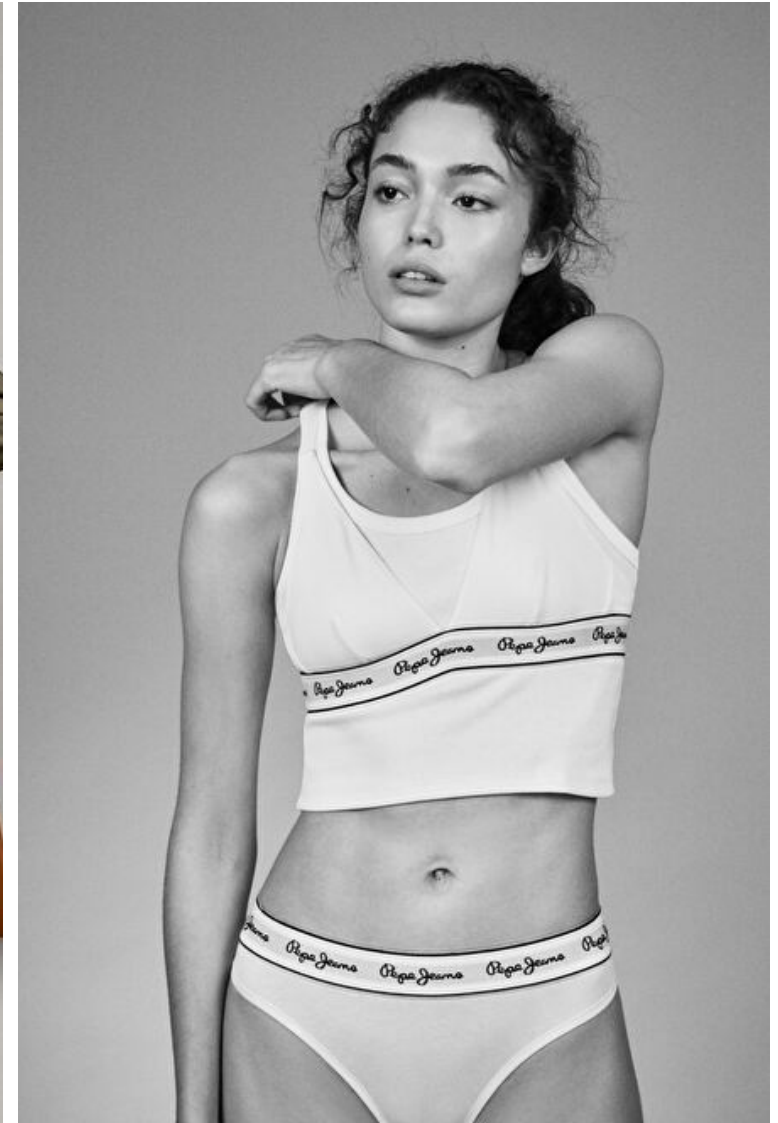

Select

MODEL MANAGEMENT

182 Rue de Rivoli, Paris, 75001, Île-de-France, France

Phone: +33 (0) 1 40 20 15 15 Email: info.paris@selectmodel.com Website: <https://selectmodel.com/>

Rayssa

Height 177cm / 5' 9.5"

Size EU/US 37

Bust 81cm / 32"

Waist 61cm / 24"

Hips 88cm / 34.5"

Shoes EU/US/UK 38 / 7.5 / 5

Eyes Dark brown

Hair Dark brown