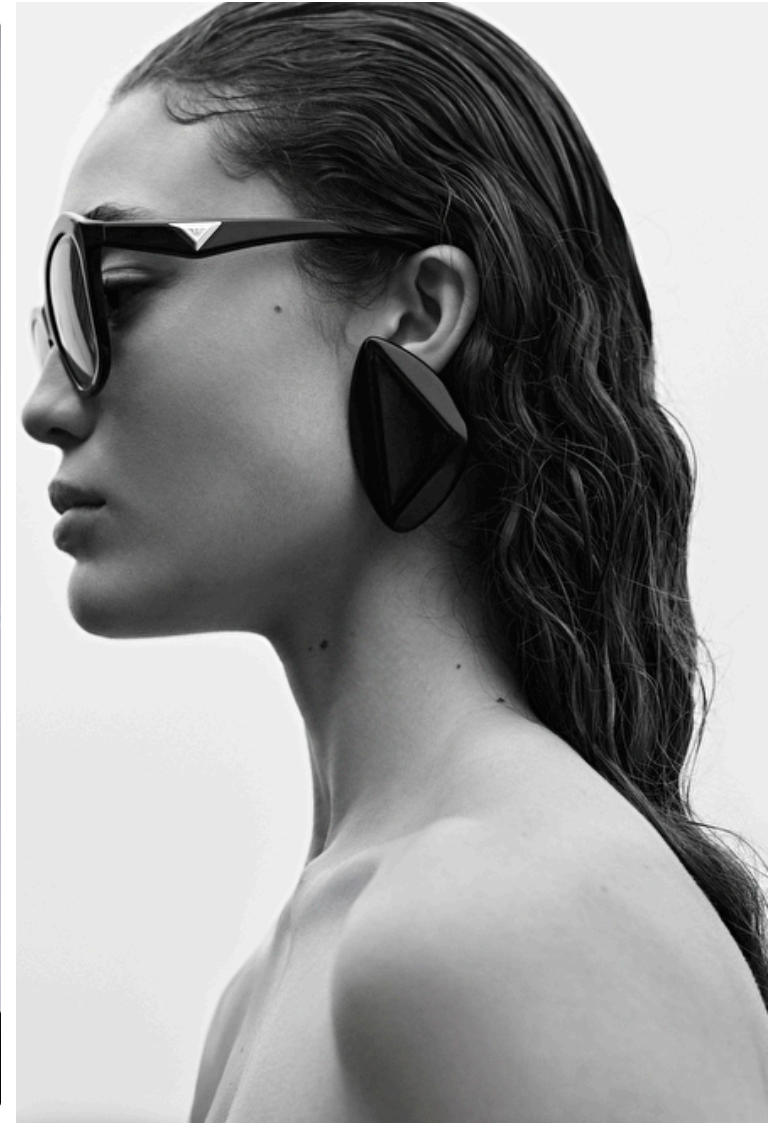

Select

MODEL MANAGEMENT

182 Rue de Rivoli, Paris, 75001, Île-de-France, France

Phone: +33 (0) 1 40 20 15 15 Email: info.paris@selectmodel.com Website: <https://selectmodel.com/>

Rayssa

Height 177cm / 5' 9.5"

Size EU/US 37

Bust 81cm / 32"

Waist 61cm / 24"

Hips 88cm / 34.5"

Shoes EU/US/UK 38 / 7.5 / 5

Eyes Dark brown

Hair Dark brown