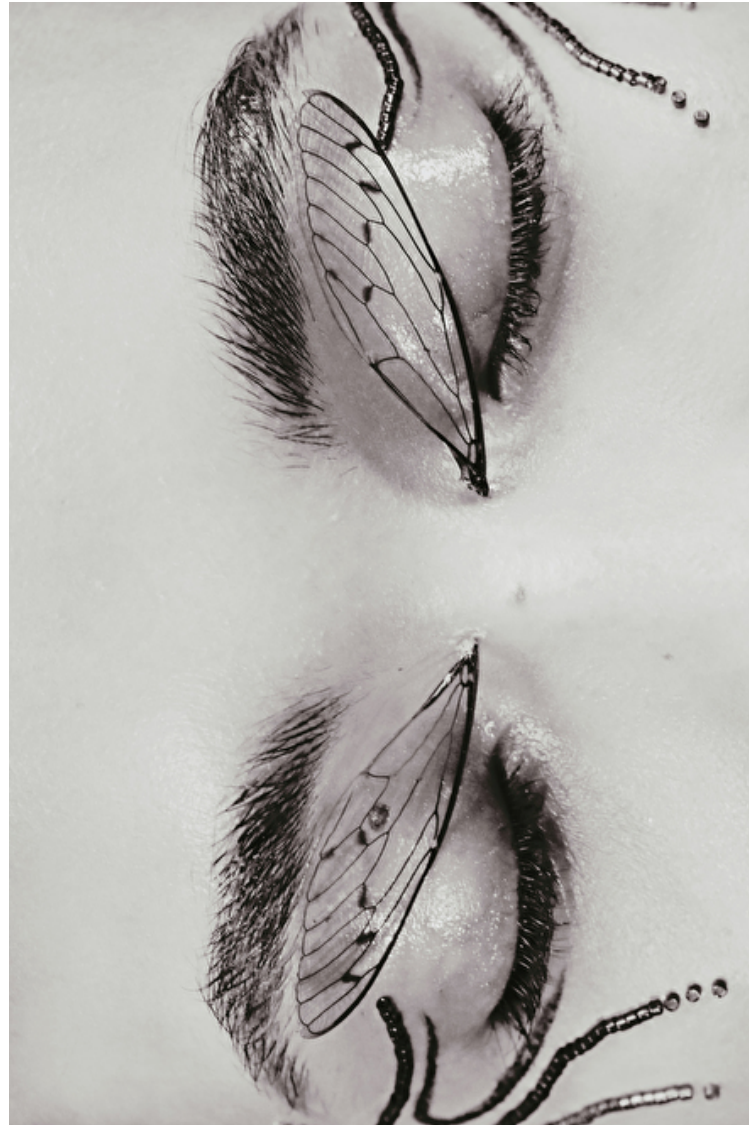

Size EU/US 37

Bust 81cm / 32"

Waist 61cm / 24"

Hips 88cm / 34.5"

Shoes EU/US/UK 38 / 7.5 / 5

Eyes Dark brown

Hair Dark brown

Rayssa