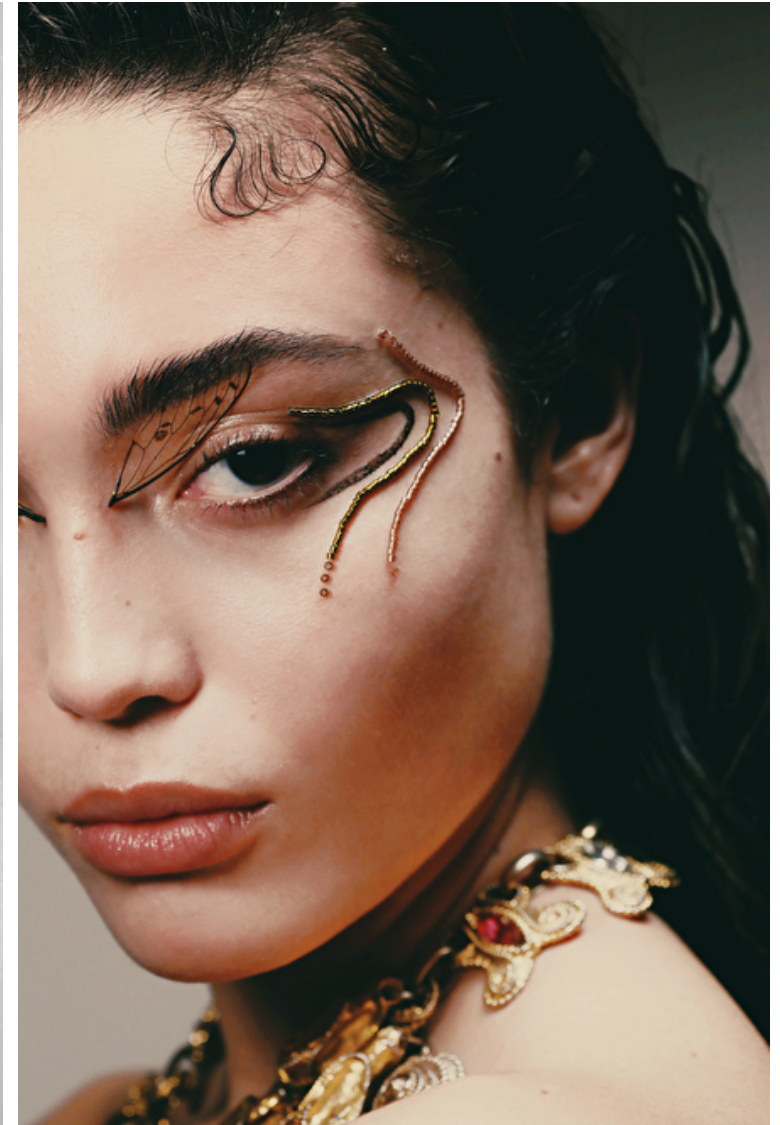

Size EU/US 37

Bust 81cm / 32"

Waist 61cm / 24"

Hips 88cm / 34.5"

Shoes EU/US/UK 38 / 7.5 / 5

Eyes Dark brown

Hair Dark brown

Rayssa