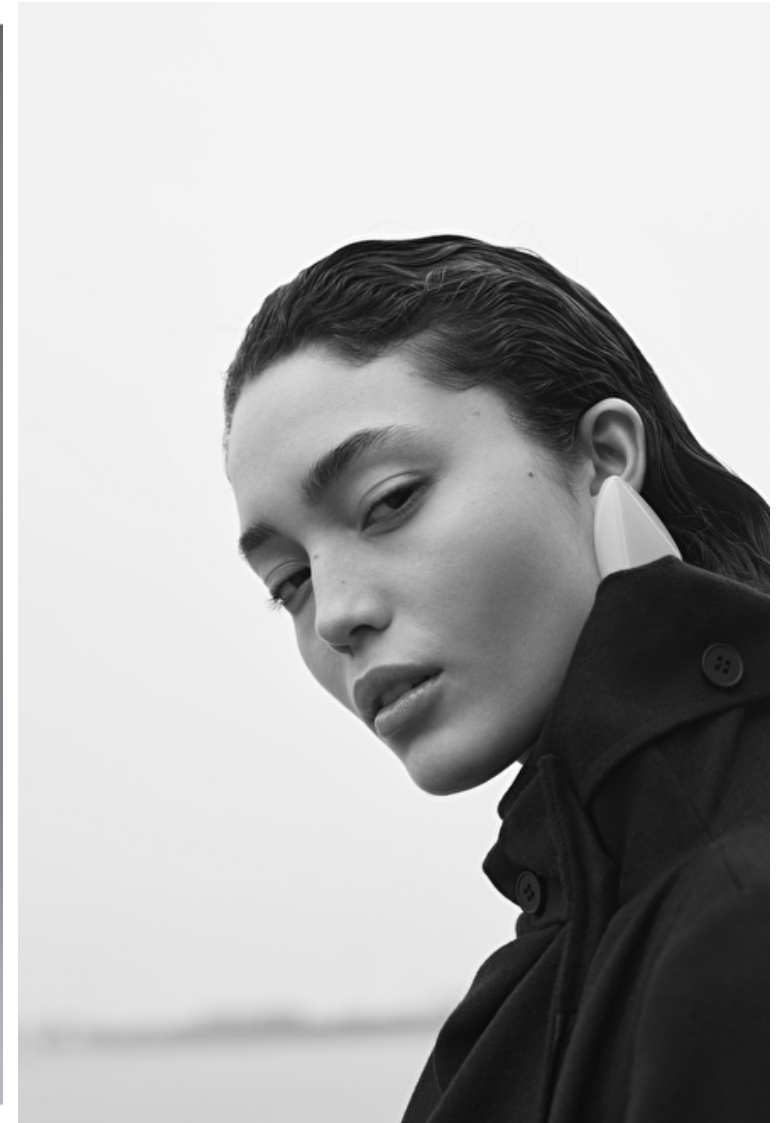

Bust 81cm / 32"

Waist 61cm / 24"

Hips 88cm / 34.5"

Shoes EU/US/UK 38 / 7.5 / 5

Eyes Dark brown

Hair Dark brown

Select

MODEL MANAGEMENT