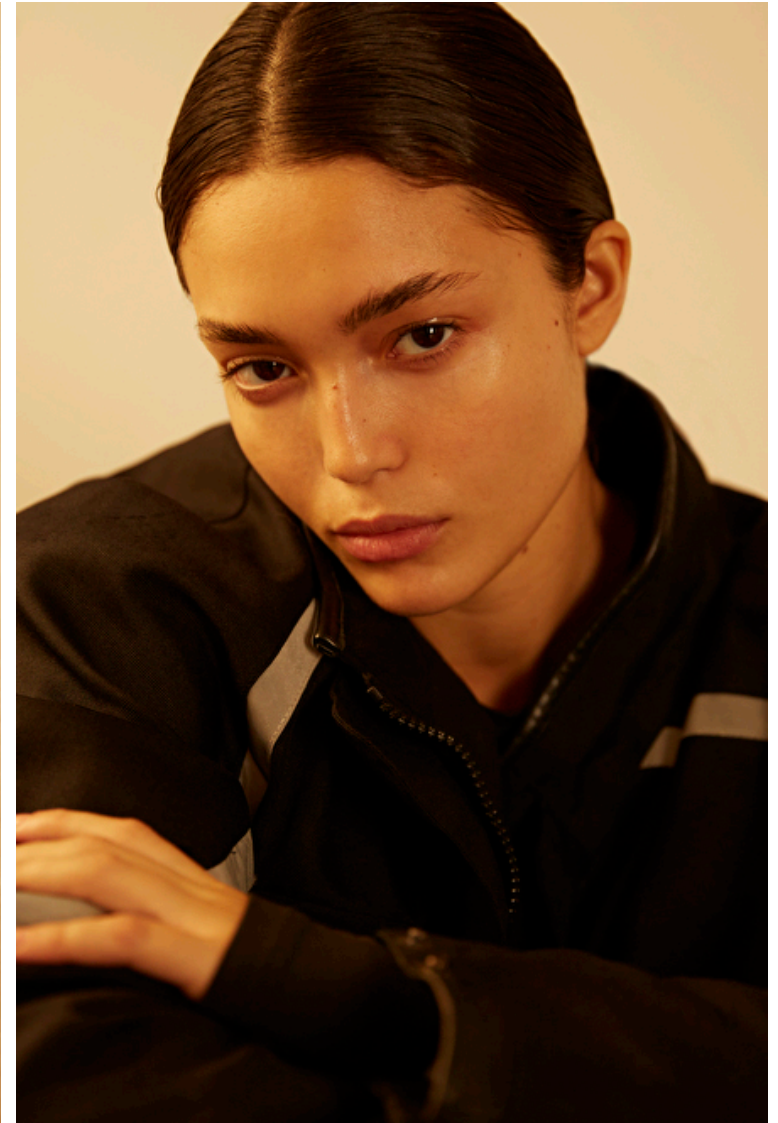

RAYSSA

Height 177cm / 5' 9.5"

Size EU/US 37

Bust 81cm / 32"

Waist 61cm / 24"

Hips 88cm / 34.5"

Shoes EU/US/UK 38 / 7.5 / 5

Eyes Dark brown

Hair Dark brown