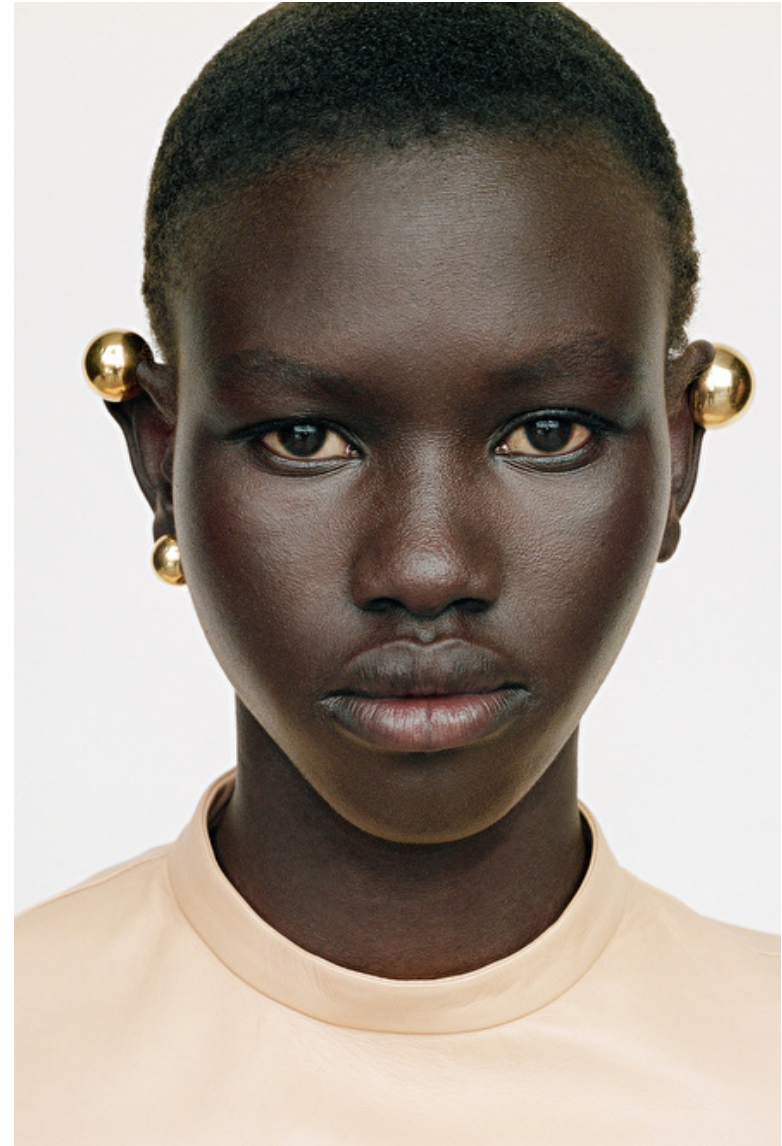

REJOICE CHUOL

Height 180cm / 5' 11.0"

Bust 75cm / 29.5"

Waist 59cm / 23"

Hips 87cm / 34.5"

Shoes EU/US/UK 40 / 9 / 7

Eyes Brown

Hair Black

Bust 75cm / 29.5"

Waist 59cm / 23"

Hips 87cm / 34.5"

Shoes EU/US/UK 40 / 9 / 7

Eyes Brown

Hair Black

Select

MODEL MANAGEMENT