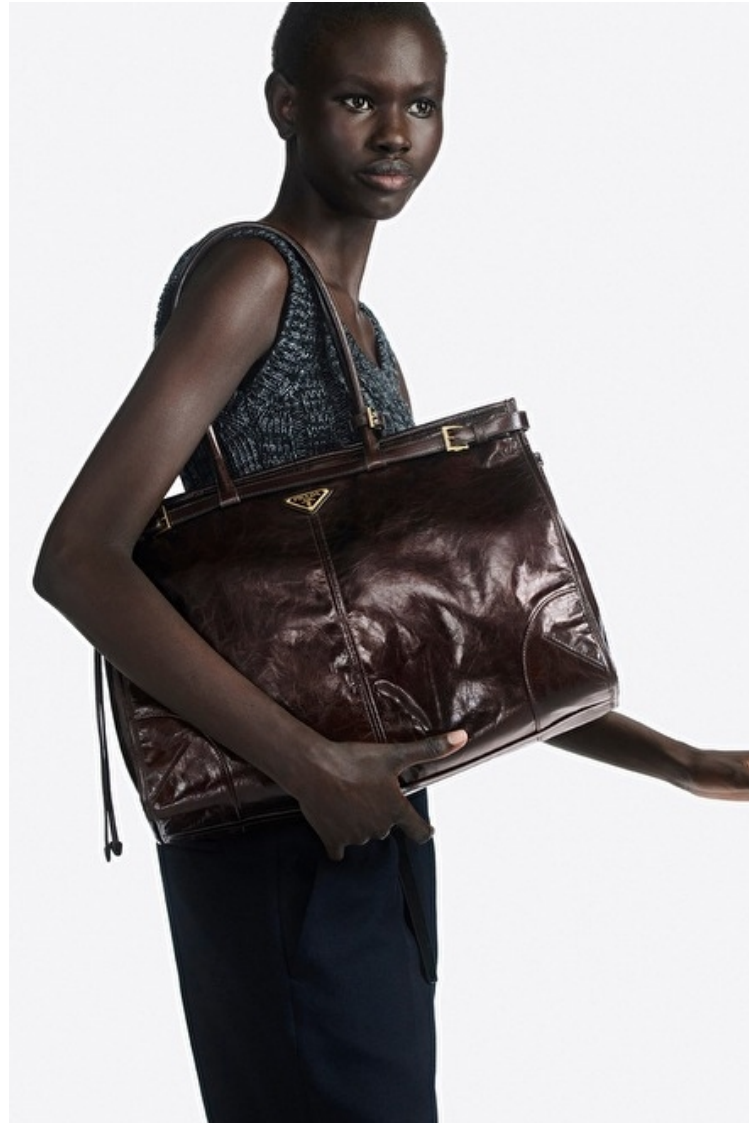

Select

MODEL MANAGEMENT

182 Rue de Rivoli, Paris, 75001, Ile-de-France, France

Phone: +33 (0) 1 40 20 15 15 Email: info.paris@selectmodel.com Website: <https://selectmodel.com/>

REJOICE CHUOL

Height 180cm / 5' 11.0"

Bust 75cm / 29.5"

Waist 59cm / 23"

Hips 87cm / 34.5"

Shoes EU/US/UK 40 / 9 / 7

Eyes Brown

Hair Black

PRADA