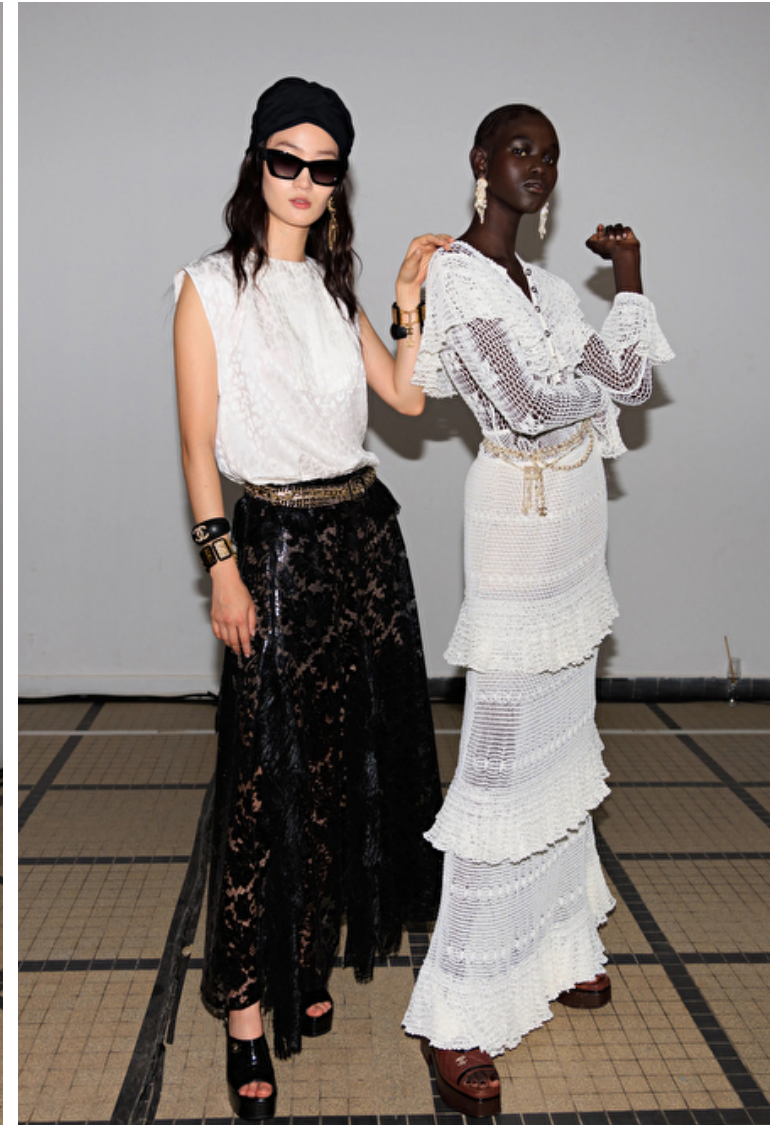

Height 180cm / 5' 11.0"

Bust 75cm / 29.5"

Waist 59cm / 23"

Hips 87cm / 34.5"

Shoes EU/US/UK 40 / 9 / 7

Eyes Brown

Hair Black

Select