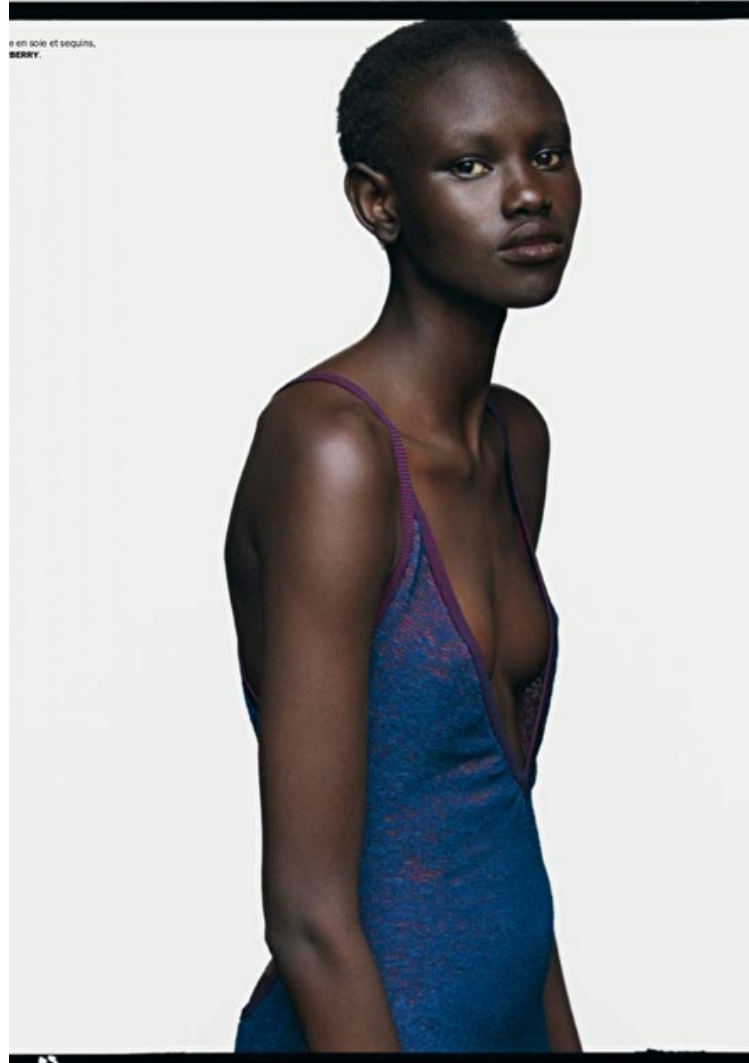

182 Rue de Rivoli, Paris, 75001, Île-de-France, France

Phone: +33 (0) 1 40 20 15 15 Email: info.paris@selectmodel.com Website: <https://selectmodel.com/>

REJOICE CHUOL

Height 180cm / 5' 11.0"

Bust 75cm / 29.5"

Waist 59cm / 23"

Hips 87cm / 34.5"

Shoes EU/US/UK 40 / 9 / 7

Eyes Brown

Hair Black

Select

MODEL MANAGEMENT

182 Rue de Rivoli, Paris, 75001, Île-de-France, France