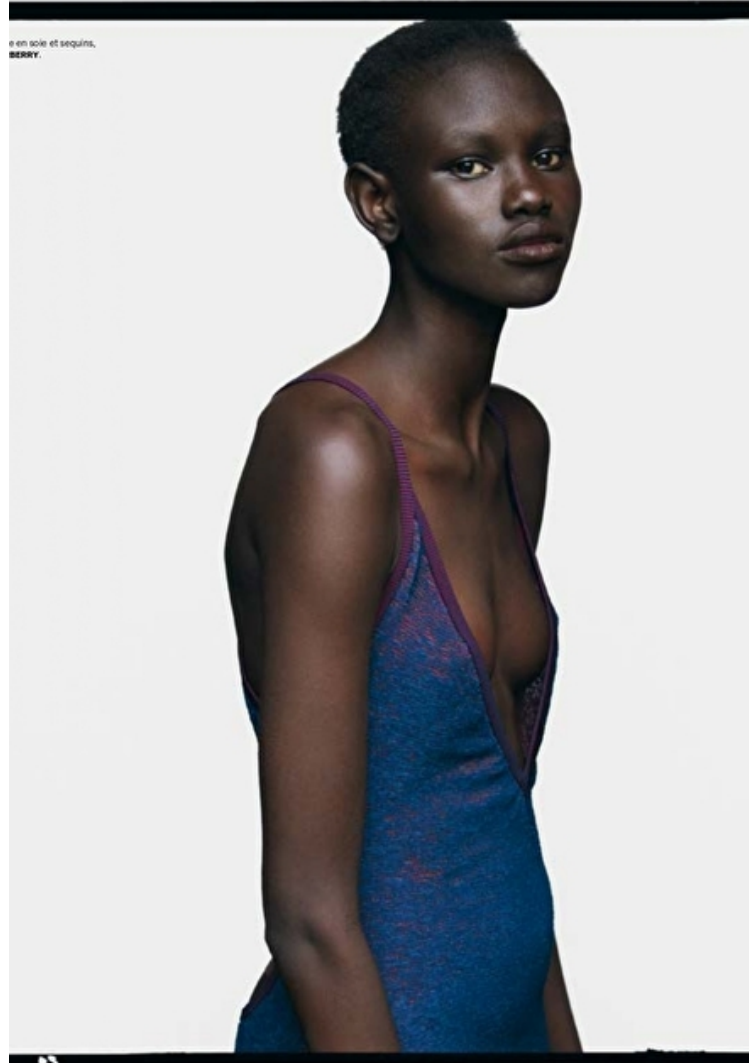

Waist 59cm / 23"

Hips 87cm / 34.5"

Shoes EU/US/UK 40 / 9 / 7

Eyes Brown

Hair Black

Select

MODEL MANAGEMENT

182 Rue de Rivoli, Paris, 75001, Ile-de-France, France