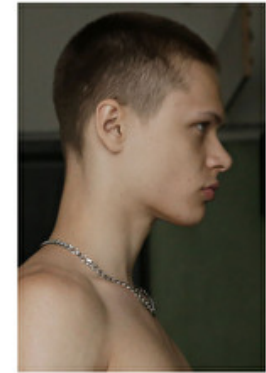

Select

MODEL MANAGEMENT

RENEJS VIKSNA

HEIGHT 187CM BUST 86CM WAIST 68CM HIPS 86CM EYES BLUE HAIR BLOND

182 RUE DE RIVOLI, 75001, PARIS
TEL: + 33 (0) 1 40 20 15 15