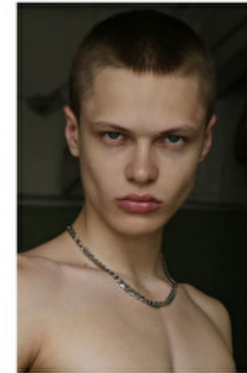

Select

MODEL MANAGEMENT

RENEJS VIKSNA

HEIGHT 187CM BUST 86CM WAIST 68CM HIPS 86CM EYES BLUE HAIR BLOND

182 RUE DE RIVOLI, 75001, PARIS
TEL: + 33 (0) 1 40 20 15 15