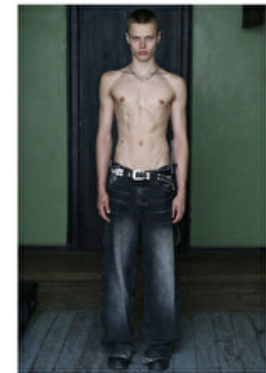

Select

MODEL MANAGEMENT

RENEJS VIKSNA

HEIGHT 187CM BUST 86CM WAIST 68CM HIPS 86CM EYES BLUE HAIR BLOND

182 RUE DE RIVOLI, 75001, PARIS
TEL: + 33 (0) 1 40 20 15 15