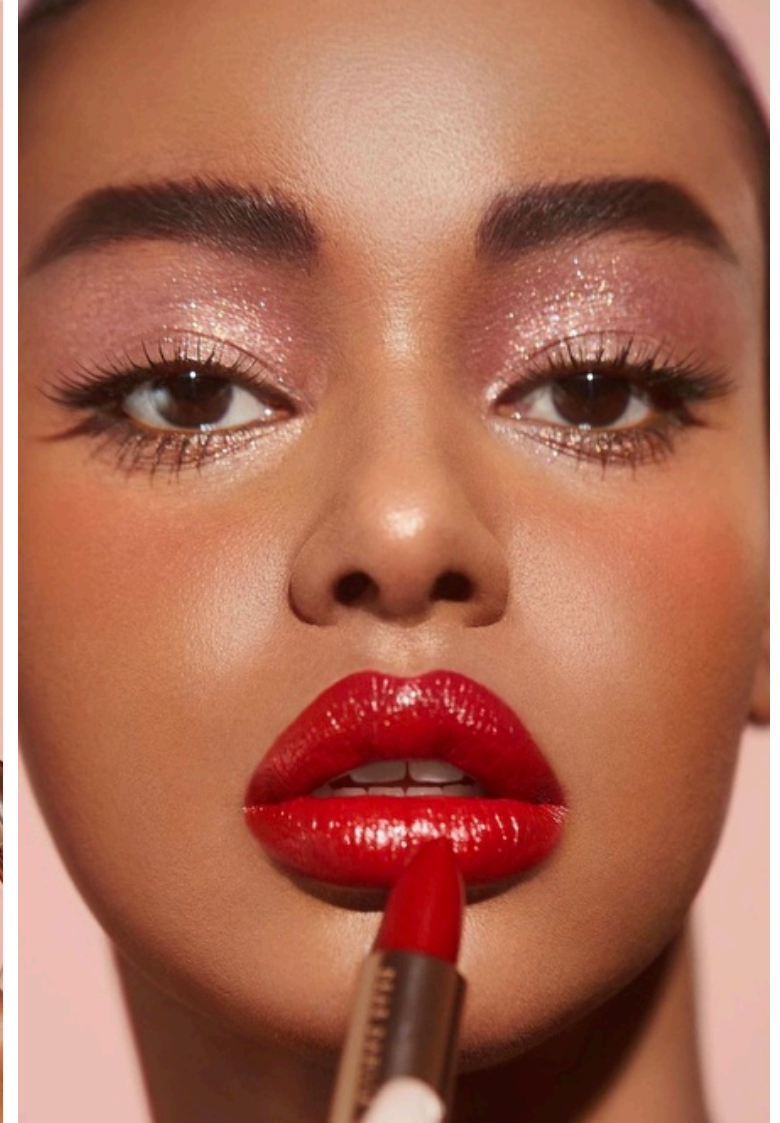

Ridwan Ibrahim

Height 181cm / 5' 11.5"

Bust 81cm / 32"

Waist 58cm / 23"

Hips 90cm / 35.5"

Shoes EU/US/UK 39 / 8 / 6

Select

MODEL MANAGEMENT