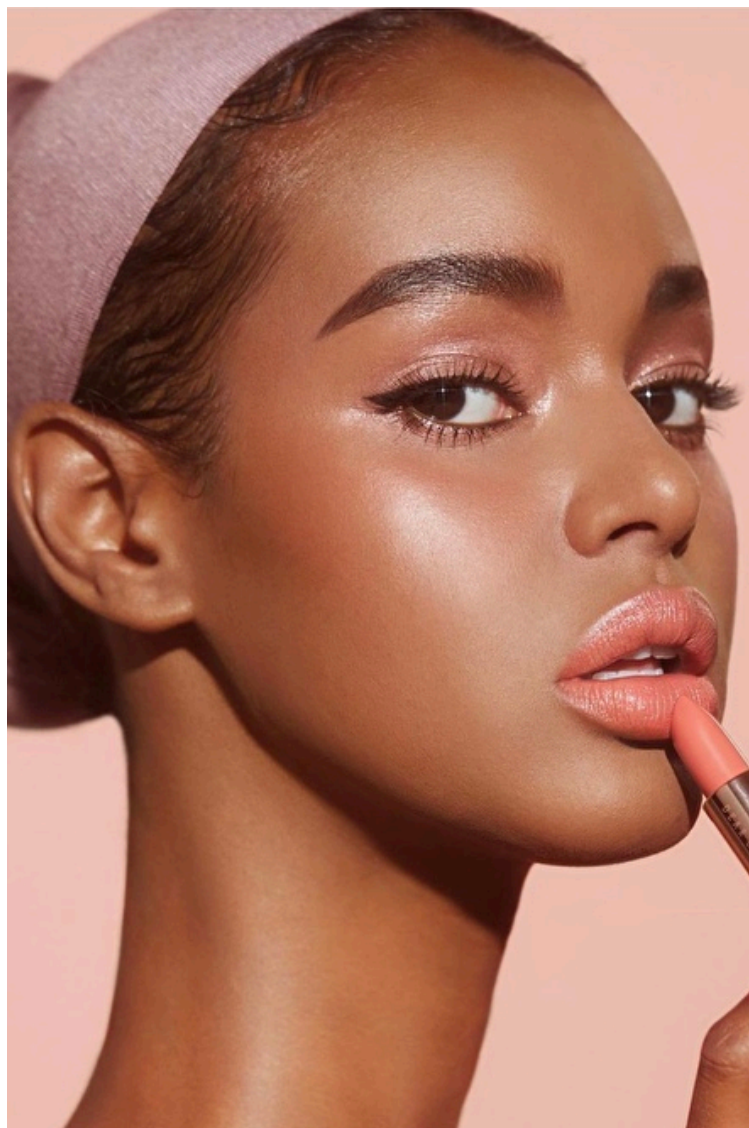

Ridwan Ibrahim

Height 181cm / 5' 11.5"

Bust 81cm / 32"

Waist 58cm / 23"

Hips 90cm / 35.5"

Shoes EU/US/UK 39 / 8 / 6

Select

MODEL MANAGEMENT