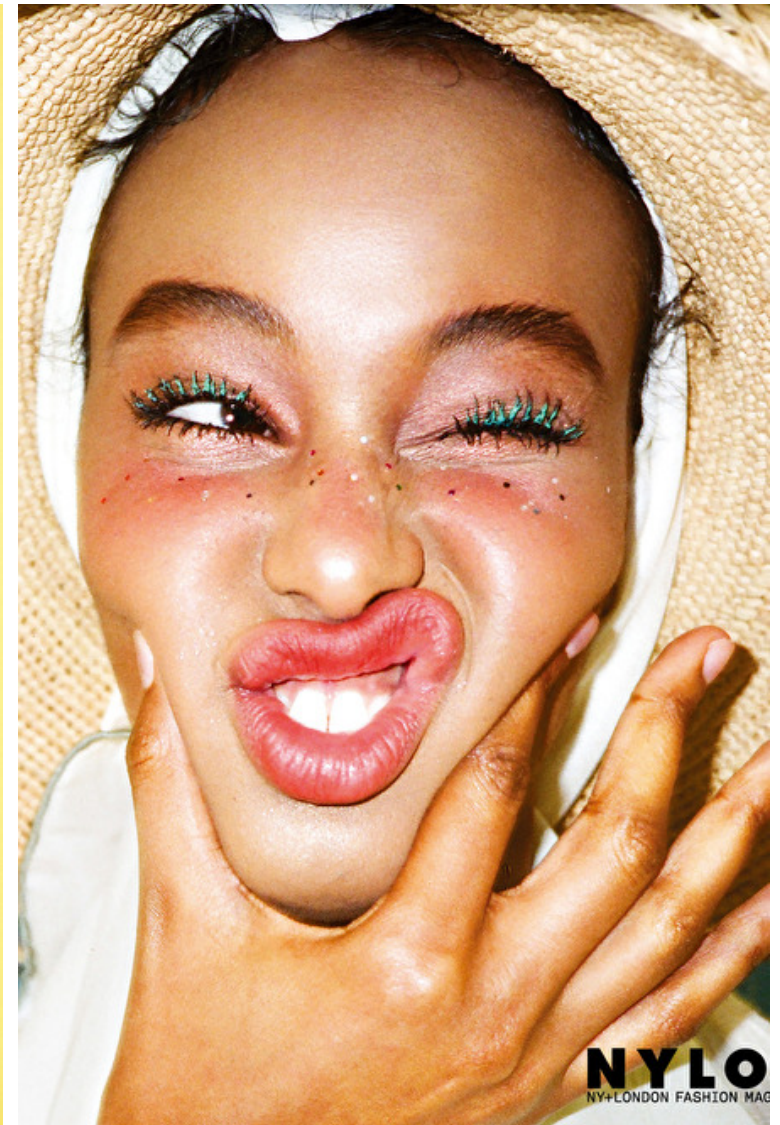

Select

MODEL MANAGEMENT

182 Rue de Rivoli, Paris, 75001, Île-de-France, France

Phone: +33 (0) 1 40 20 15 15 Email: info.paris@selectmodel.com Website: <https://selectmodel.com/>

Ridwan Ibrahim

Height 181cm / 5' 11.5"

Bust 81cm / 32"

Waist 58cm / 23"

Hips 90cm / 35.5"

Shoes EU/US/UK 39 / 8 / 6