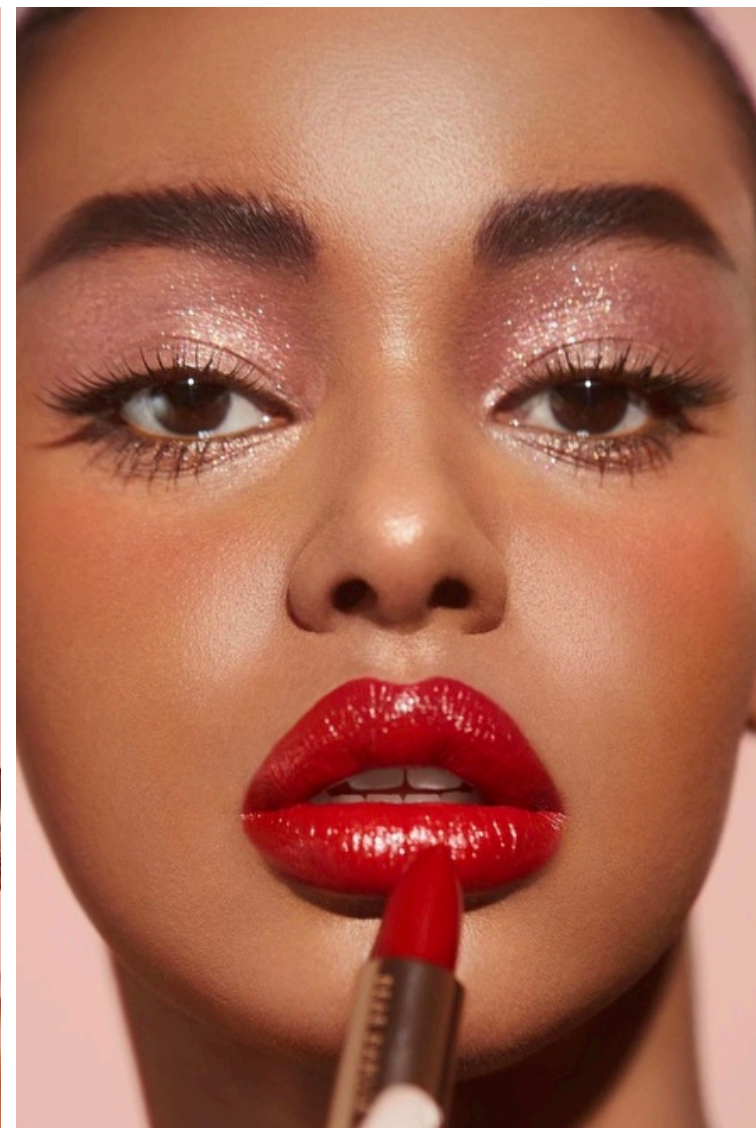

Ridwan Ibrahim

Height 181cm / 5' 11.5"

Bust 81cm / 32"

Waist 58cm / 23"

Hips 90cm / 35.5"

Shoes EU/US/UK 39 / 8 / 6

Select

MODEL MANAGEMENT