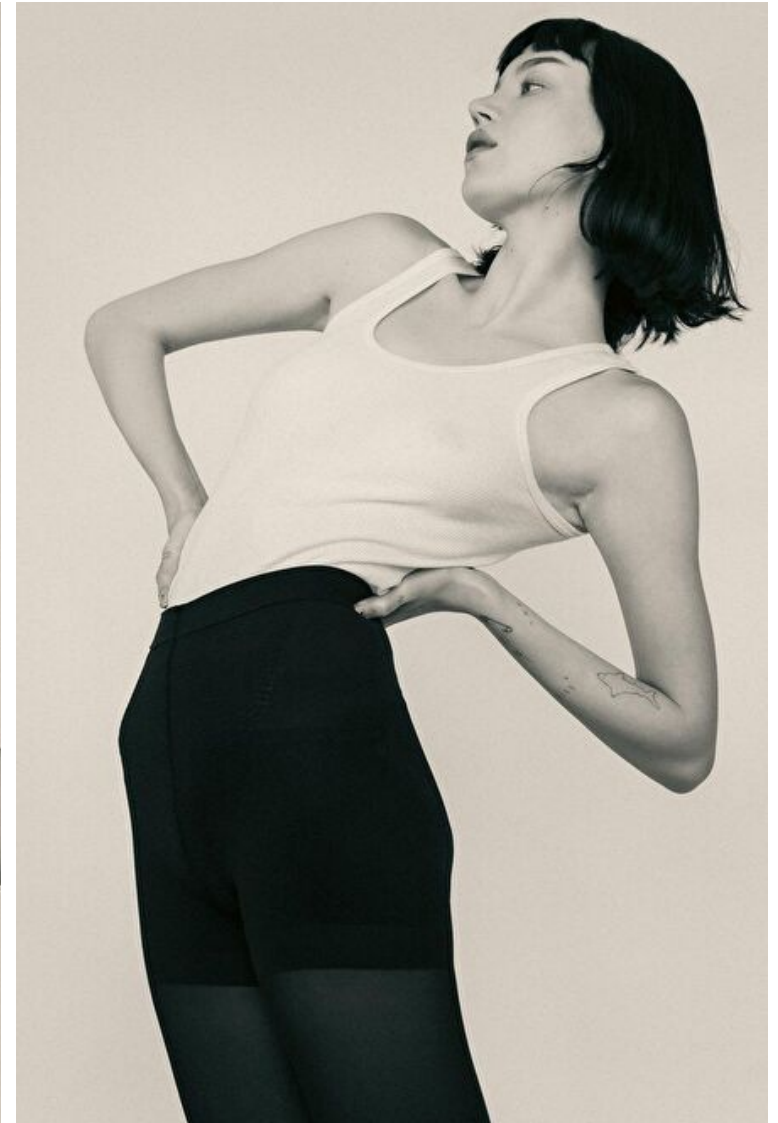

Rocky

Height 177cm / 5' 9.5"

Bust 85cm / 33.5"

Waist 61cm / 24"

Hips 89cm / 35"

Shoes EU/US/UK 40 / 9 / 7

Eyes Blue

Hair Black

Bust 85cm / 33.5"

Waist 61cm / 24"

Hips 89cm / 35"

Shoes EU/US/UK 40 / 9 / 7

Eyes Blue

Hair Black

Select

MODEL MANAGEMENT