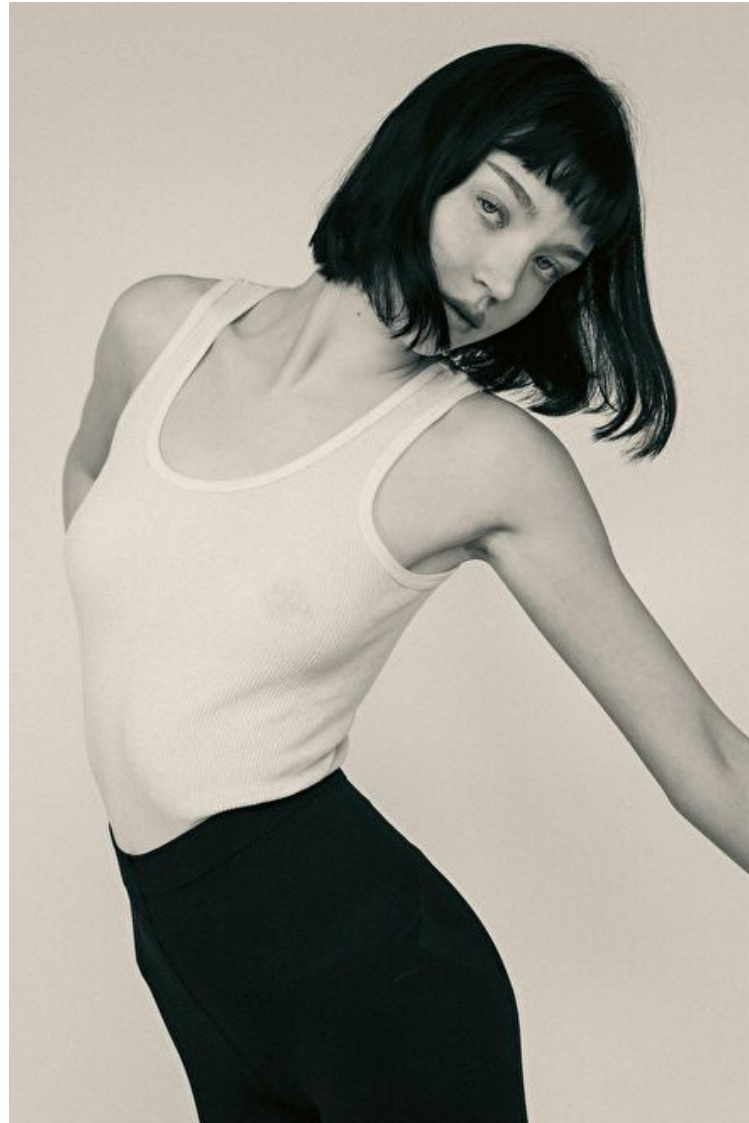

Select

MODEL MANAGEMENT

182 Rue de Rivoli, Paris, 75001, Île-de-France, France

Phone: +33 (0) 1 40 20 15 15 Email: info.paris@selectmodel.com Website: <https://selectmodel.com/>

Rocky

Height 177cm / 5' 9.5"

Bust 85cm / 33.5"

Waist 61cm / 24"

Hips 89cm / 35"

Shoes EU/US/UK 40 / 9 / 7

Eyes Blue

Hair Black