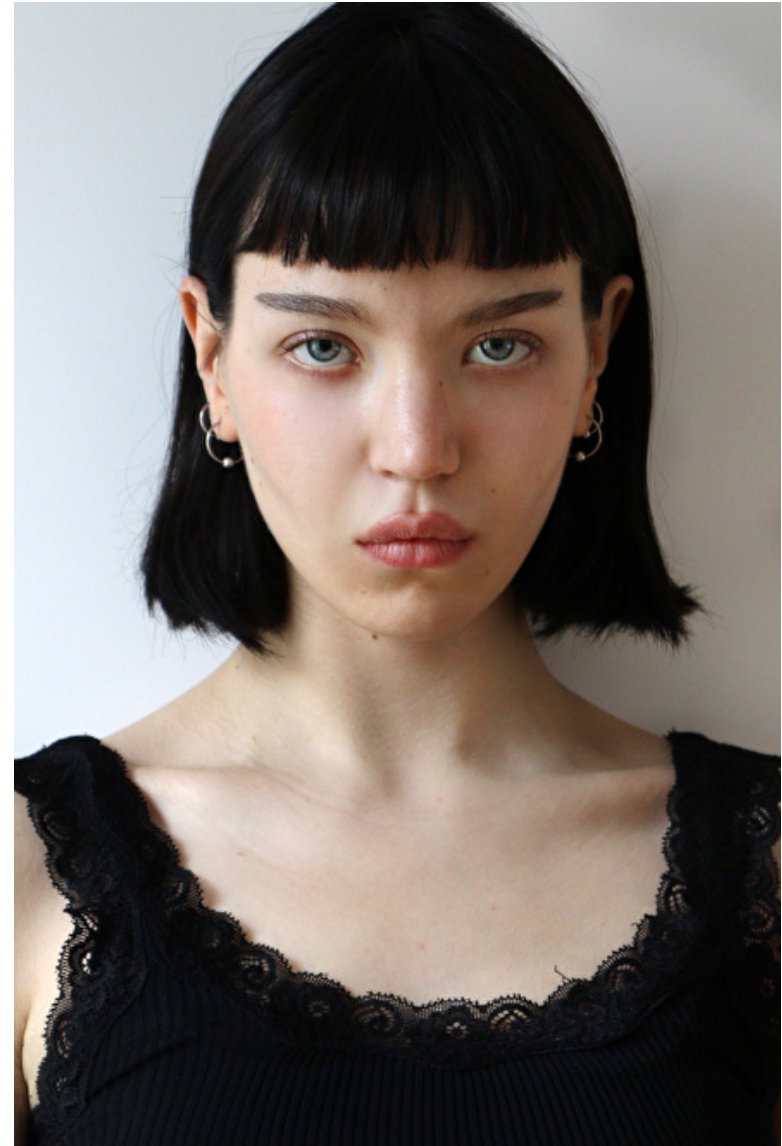

Rocky

Height 177cm / 5' 9.5"

Bust 85cm / 33.5"

Waist 61cm / 24"

Hips 89cm / 35"

Shoes EU/US/UK 40 / 9 / 7

Eyes Blue

Hair Black

Bust 85cm / 33.5"

Waist 61cm / 24"

Hips 89cm / 35"

Shoes EU/US/UK 40 / 9 / 7

Eyes Blue

Hair Black

Select

MODEL MANAGEMENT