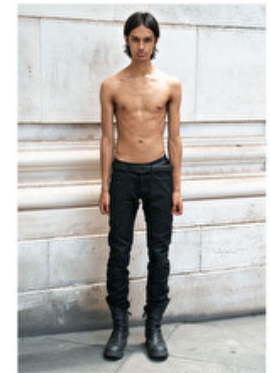

Select

MODEL MANAGEMENT

ROHAN ALEXANDER

HEIGHT 186CM BUST 84CM WAIST 68CM HIPS 93CM EYES BROWN HAIR BROWN

182 RUE DE RIVOLI, 75001, PARIS
TEL: + 33 (0) 1 40 20 15 15