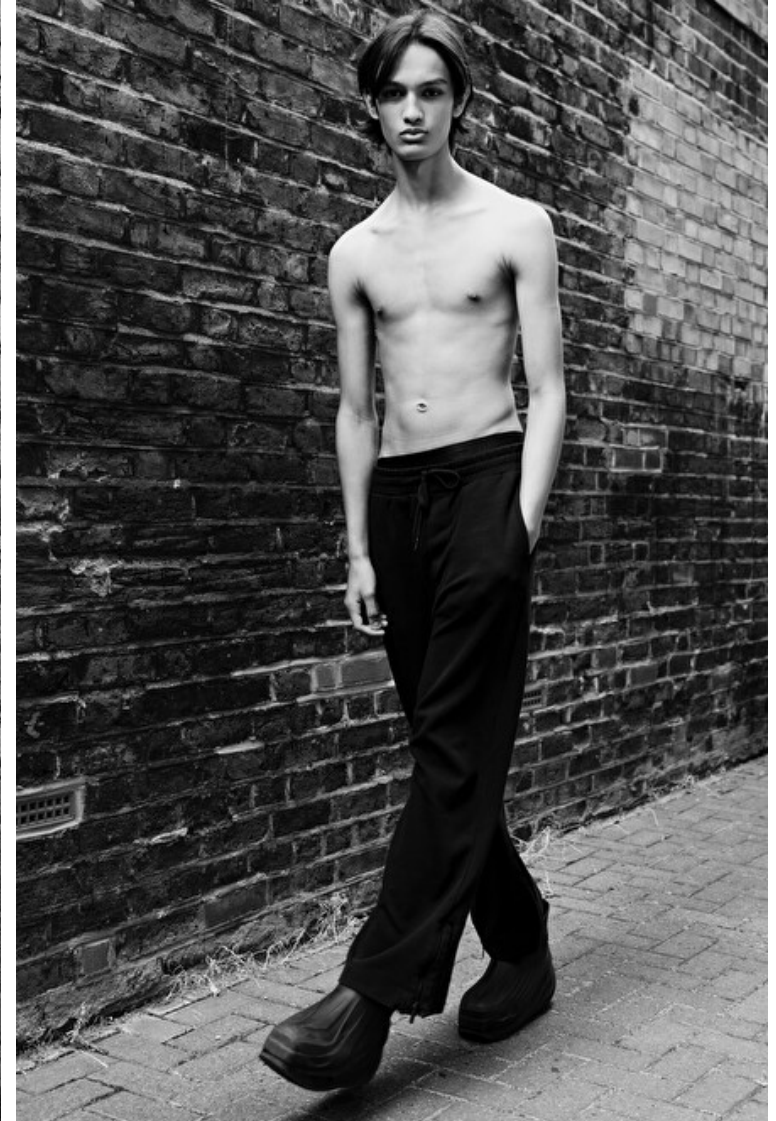

Chest 86cm / 34"

Waist 68cm / 27"

Hips 89cm / 35"

Shoes EU/US/UK 45 / 12 / 10.5

Eyes Brown

Hair Brown

Suit size 46cm / 36"

Select