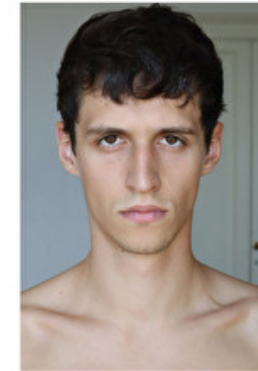

Select

MODEL MANAGEMENT

ROKAS KAVALIAUSKAS

HEIGHT 188CM BUST 88CM WAIST 73CM HIPS 91CM EYES BROWN HAIR BROWN

182 RUE DE RIVOLI, 75001, PARIS
TEL: + 33 (0) 1 40 20 15 15