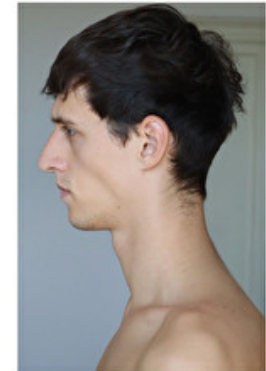

Select

MODEL MANAGEMENT

ROKAS KAVALIAUSKAS

HEIGHT 188CM BUST 88CM WAIST 73CM HIPS 91CM EYES BROWN HAIR BROWN

182 RUE DE RIVOLI, 75001, PARIS
TEL: + 33 (0) 1 40 20 15 15