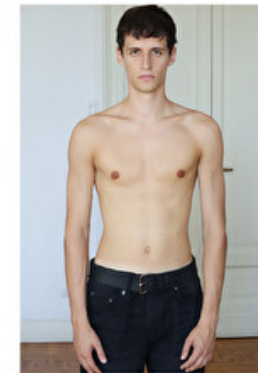

Select

MODEL MANAGEMENT

ROKAS KAVALIAUSKAS

HEIGHT 188CM BUST 88CM WAIST 73CM HIPS 91CM EYES BROWN HAIR BROWN

182 RUE DE RIVOLI, 75001, PARIS
TEL: + 33 (0) 1 40 20 15 15