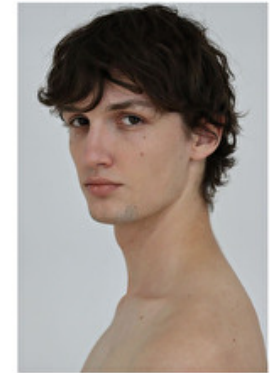

Select

MODEL MANAGEMENT

ROMAIN COZETTE

HEIGHT 188CM BUST 86CM WAIST 75CM HIPS 86CM EYES BROWN HAIR BROWN

182 RUE DE RIVOLI, 75001, PARIS
TEL: + 33 (0) 1 40 20 15 15