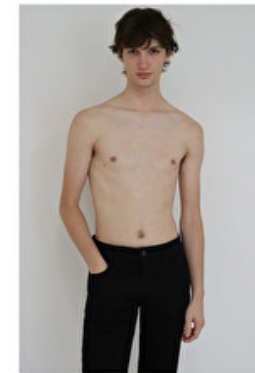

Select

MODEL MANAGEMENT

ROMAIN COZETTE

HEIGHT 188CM BUST 86CM WAIST 75CM HIPS 86CM EYES BROWN HAIR BROWN

182 RUE DE RIVOLI, 75001, PARIS
TEL: + 33 (0) 1 40 20 15 15