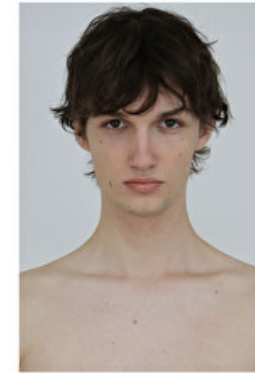

Select

MODEL MANAGEMENT

ROMAIN COZETTE

HEIGHT 188CM BUST 86CM WAIST 75CM HIPS 86CM EYES BROWN HAIR BROWN

182 RUE DE RIVOLI, 75001, PARIS
TEL: + 33 (0) 1 40 20 15 15