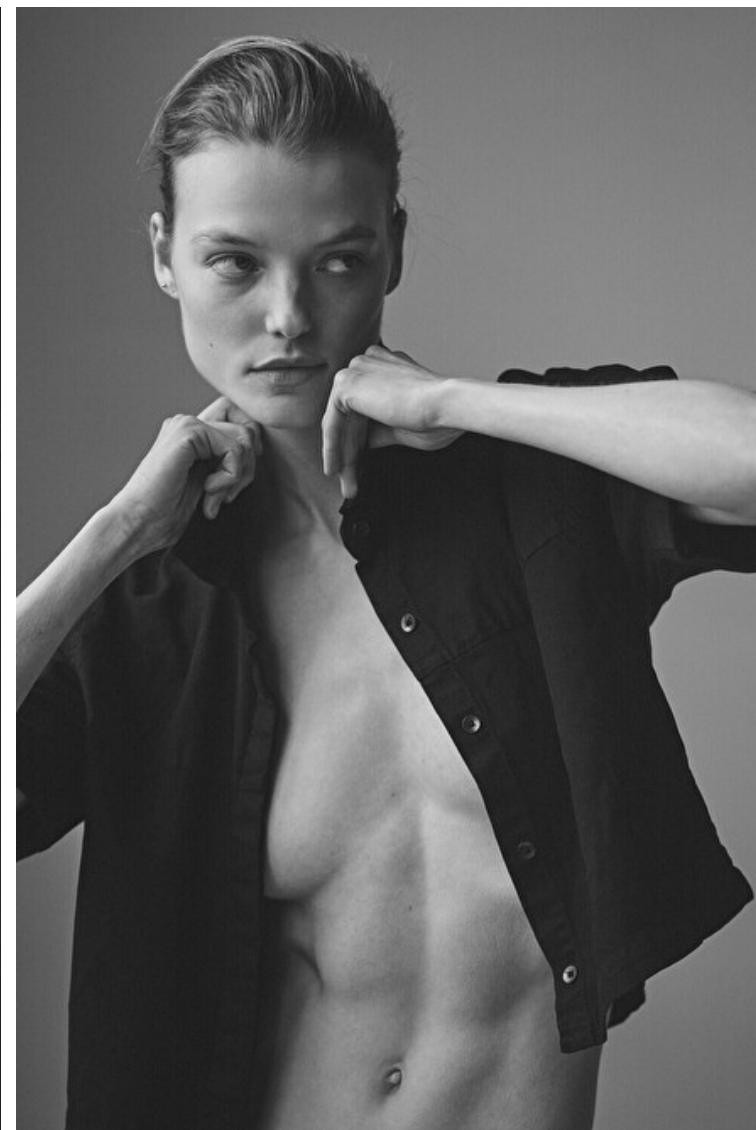

Waist 60cm / 23.5"

Hips 87cm / 34.5"

Shoes EU/US/UK 39 / 8 / 6

Eyes Blue

Hair Blond

Select

MODEL MANAGEMENT

182 Rue de Rivoli, Paris, 75001, Île-de-France, France