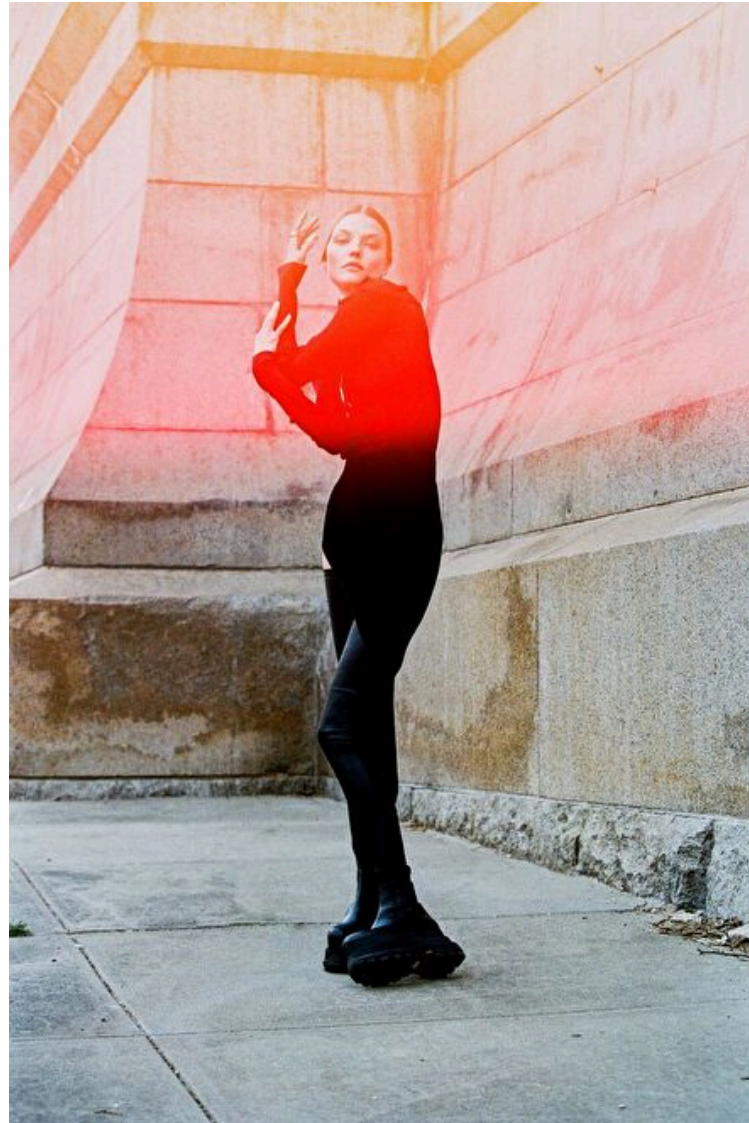

Select

MODEL MANAGEMENT

182 Rue de Rivoli, Paris, 75001, Île-de-France, France

Phone: +33 (0) 1 40 20 15 15 Email: info.paris@selectmodel.com Website: <https://selectmodel.com/>

Roos Abels

Height 180cm / 5' 11.0"

Bust 83cm / 32.5"

Waist 60cm / 23.5"

Hips 87cm / 34.5"

Shoes EU/US/UK 39 / 8 / 6

Eyes Blue

Hair Blond