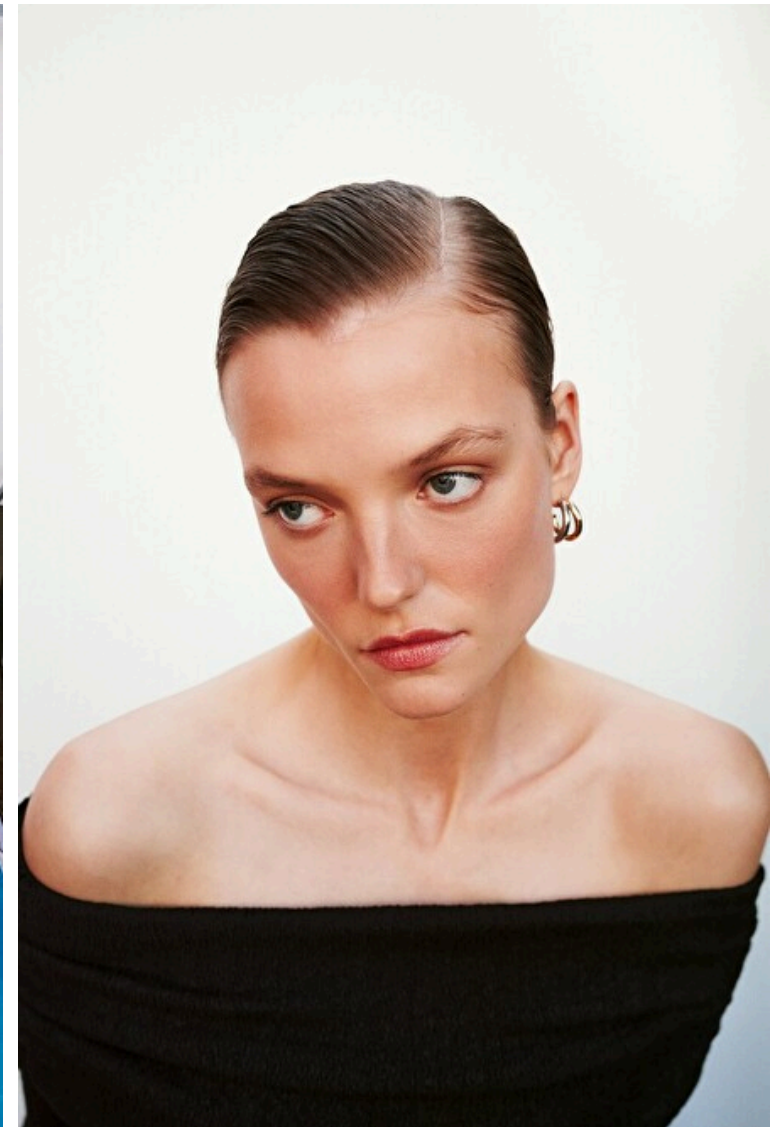

Bust 83cm / 32.5"

Waist 60cm / 23.5"

Hips 87cm / 34.5"

Shoes EU/US/UK 39 / 8 / 6

Eyes Blue

Hair Blond

Select

MODEL MANAGEMENT