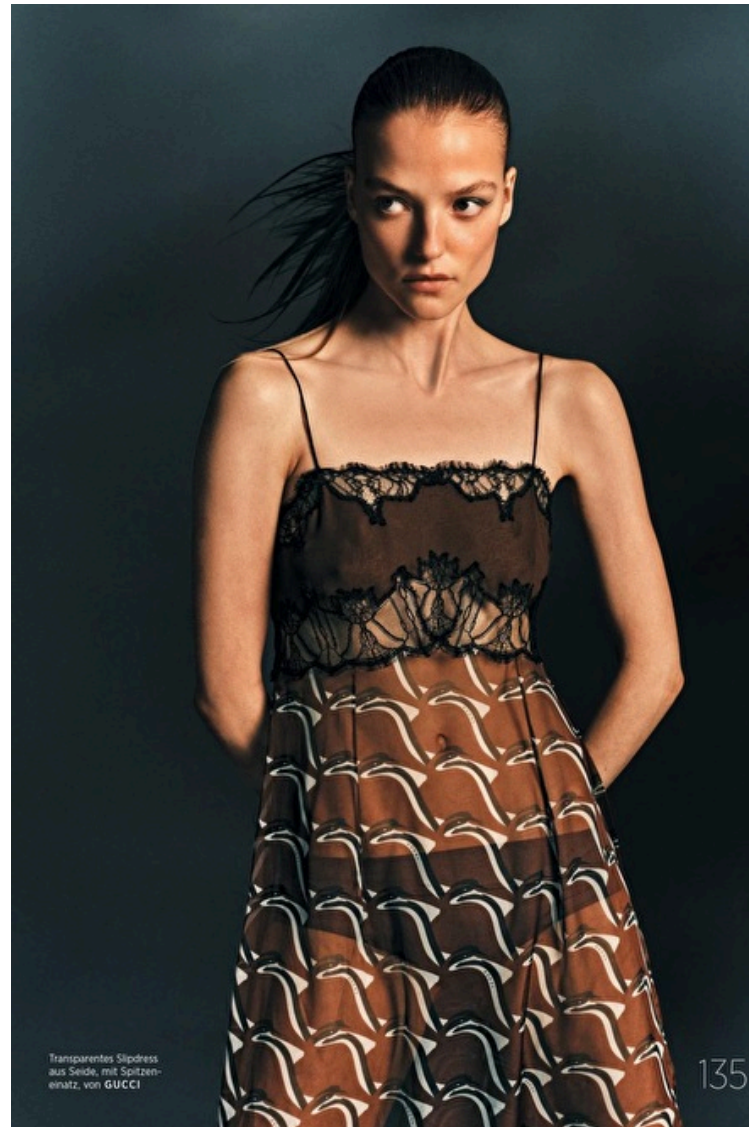

Select

MODEL MANAGEMENT

182 Rue de Rivoli, Paris, 75001, Île-de-France, France

Phone: +33 (0) 1 40 20 15 15 Email: info.paris@selectmodel.com Website: <https://selectmodel.com/>

Roos Abels

Height 180cm / 5' 11.0"

Bust 83cm / 32.5"

Waist 60cm / 23.5"

Hips 87cm / 34.5"

Shoes EU/US/UK 39 / 8 / 6

Eyes Blue

Hair Blond