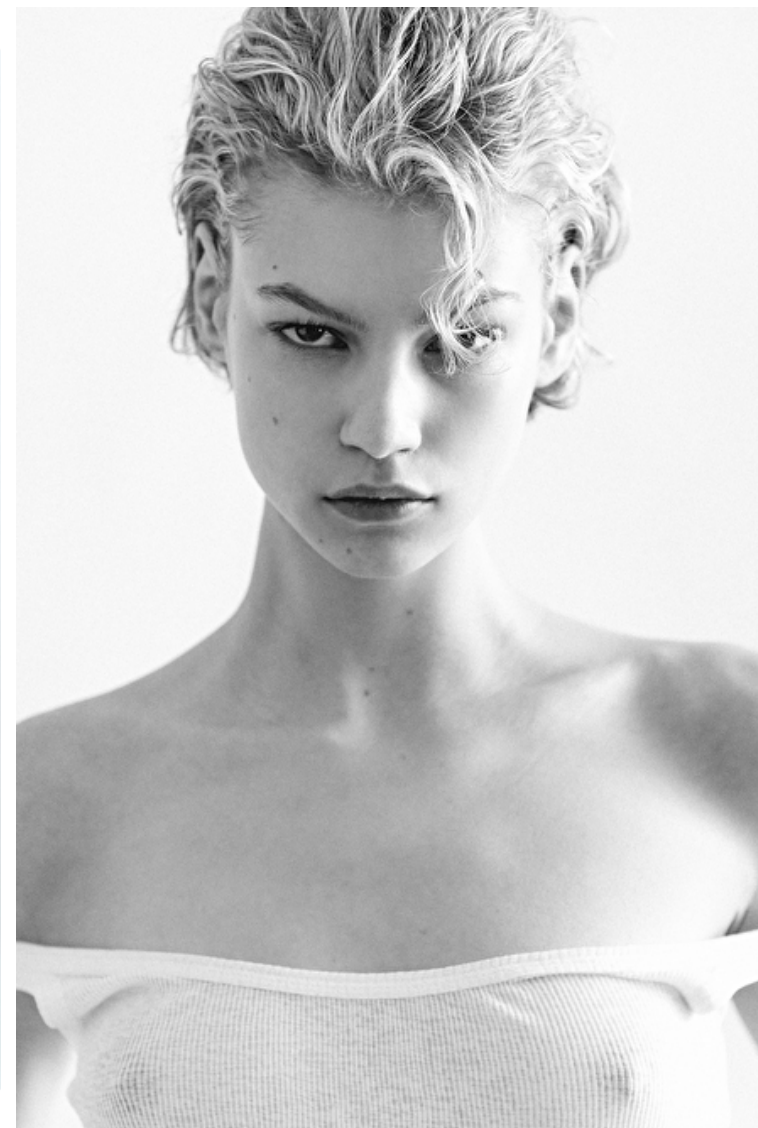

Rosa Eimann

Height 177cm / 5' 9.5"

Bust 80cm / 31.5"

Waist 61cm / 24"

Hips 90cm / 35.5"

Shoes EU/US/UK 38 / 7.5 / 5

Eyes Blue green

Hair Blond

Bust 80cm / 31.5"

Waist 61cm / 24"

Hips 90cm / 35.5"

Shoes EU/US/UK 38 / 7.5 / 5

Eyes Blue green

Hair Blond

Rosa Eimann

Height 177cm / 5' 9.5"