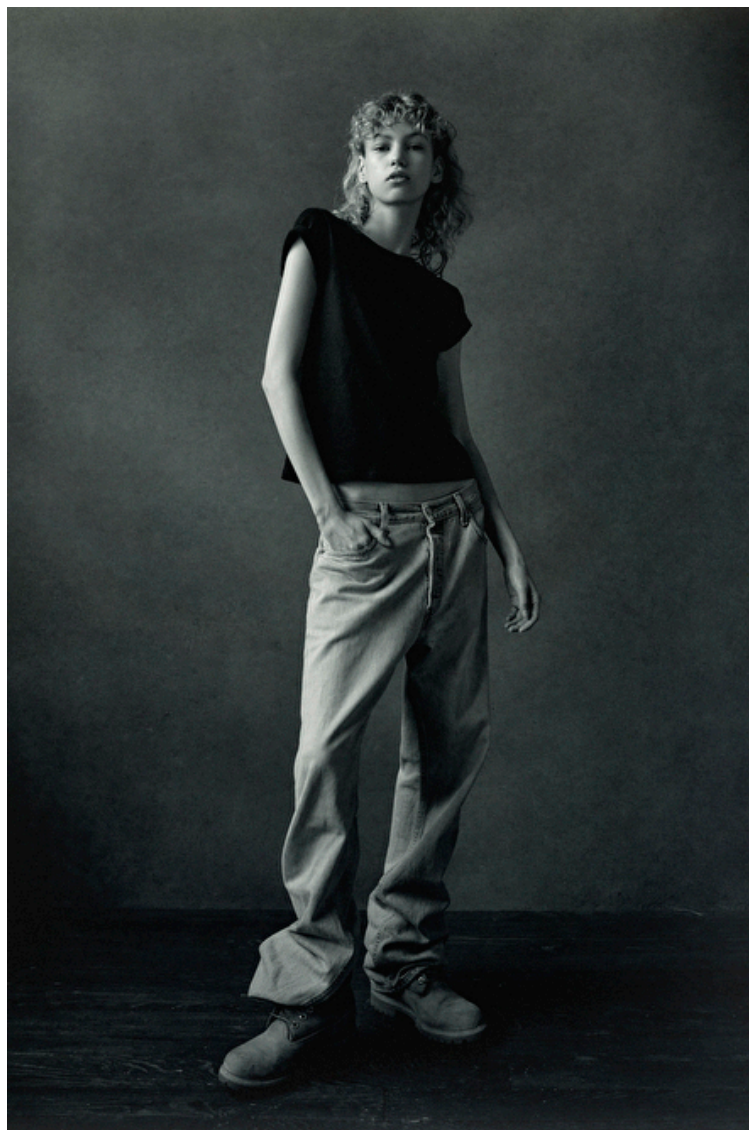

Rosa Eimann

Height 177cm / 5' 9.5"

Bust 80cm / 31.5"

Waist 60cm / 23.5"

Hips 87cm / 34.5"

Shoes EU/US/UK 38 / 7.5 / 5

Eyes Blue green

Hair Blond

Select

MODEL MANAGEMENT

182 Rue de Rivoli, Paris, 75001, Île-de-France, France

Phone: +33 (0) 1 40 20 15 15 Email: info.paris@selectmodel.com Website: <https://selectmodel.com/>

Rosa Eimann

Height 177cm / 5' 9.5"

Bust 80cm / 31.5"

Waist 60cm / 23.5"

Hips 87cm / 34.5"

Shoes EU/US/UK 38 / 7.5 / 5

Eyes Blue green

Hair Blond

Select

MODEL MANAGEMENT

182 Rue de Rivoli, Paris, 75001, Île-de-France, France

Phone: +33 (0) 1 40 20 15 15 Email: info.paris@selectmodel.com Website: <https://selectmodel.com/>

Rosa Eimann

Height 177cm / 5' 9.5"

Bust 80cm / 31.5"