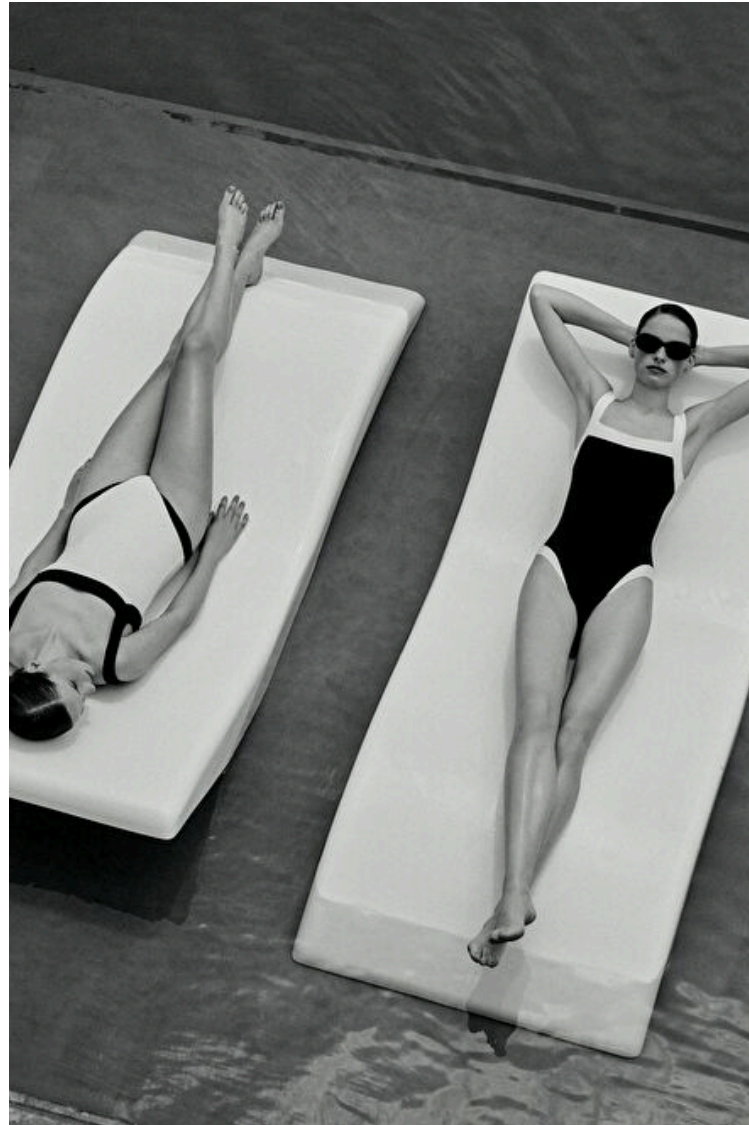

Height 180cm / 5' 11.0"

Bust 80cm / 31.5"

Waist 61cm / 24"

Hips 91cm / 36"

Shoes EU/US/UK 39.5 / 8.5 / 6

Eyes Blue

Hair Light brown

Rosanne Van Diepen