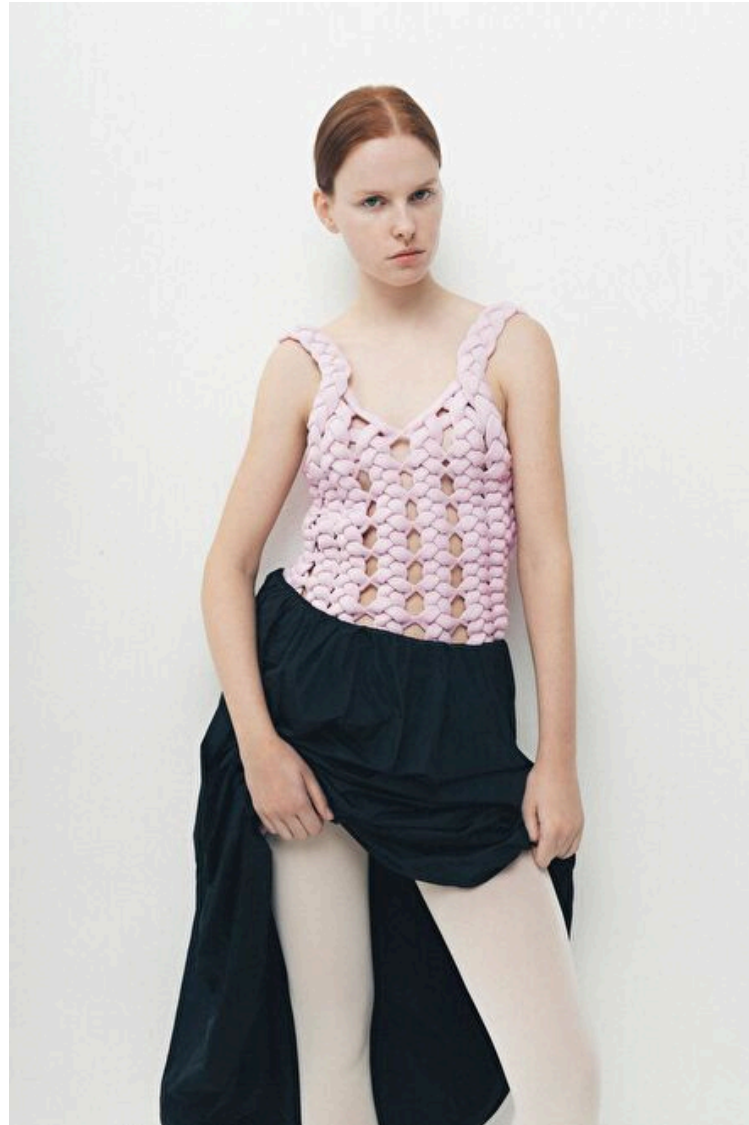

Height 180cm / 5' 11.0"

Bust 80cm / 31.5"

Waist 61cm / 24"

Hips 91cm / 36"

Shoes EU/US/UK 39.5 / 8.5 / 6

Eyes Blue

Hair Light brown

Rosanne Van Diepen