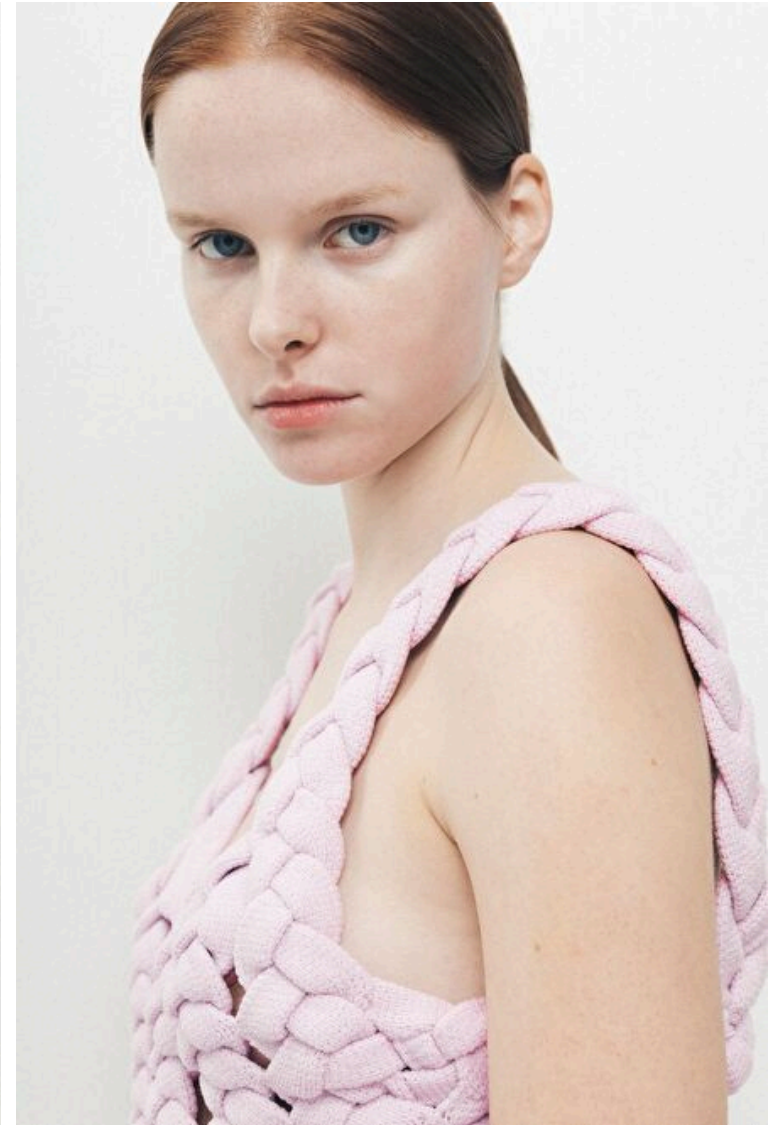

Height 180cm / 5' 11.0"

Bust 80cm / 31.5"

Waist 61cm / 24"

Hips 91cm / 36"

Shoes EU/US/UK 39.5 / 8.5 / 6

Eyes Blue

Hair Light brown

Rosanne Van Diepen