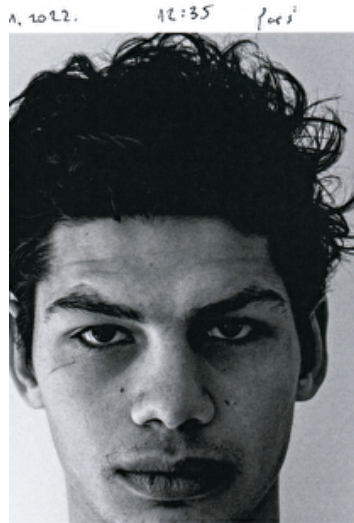

RUBEN MOREIRA

Height 188cm / 6' 2.0"

Chest 96cm / 38"

Waist 77cm / 30.5"

Hips 94cm / 37"

Shoes EU/US/UK 45 / 12 / 10.5

Eyes Brown

Hair Brown

Inseam 86cm / 34"

Neck 39cm / 15.5"

Suit size 48cm / 38"

He had his birthday a day before. Also he is dating a friend, he's super full of energy but has some wisdom in his eyes.

Select

MODEL MANAGEMENT

182 Rue de Rivoli, Paris, 75001, Ile-de-France, France