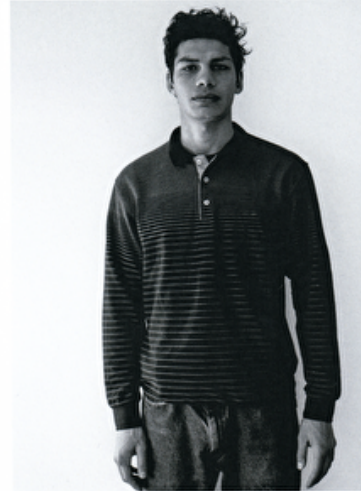

Inseam 86cm / 34"

Neck 39cm / 15.5"

Suit size 48cm / 38"

He had his birthday a day before. Also he is dating a friend, he's super full of energy but has some wisdom in his eyes.

Select

MODEL MANAGEMENT

182 Rue de Rivoli, Paris, 75001, Ile-de-France, France