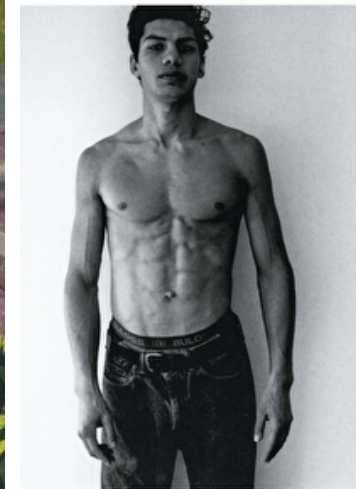

Select

MODEL MANAGEMENT

182 Rue de Rivoli, Paris, 75001, Ile-de-France, France

Phone: +33 (0) 1 40 20 15 15 Email: info.paris@selectmodel.com Website: https://selectmodel.com/

RUBEN MOREIRA

Height 188cm / 6' 2.0"

Chest 96cm / 38"

Waist 77cm / 30.5"

Hips 94cm / 37"

Shoes EU/US/UK 45 / 12 / 10.5

Eyes Brown

Hair Brown

Inseam 86cm / 34"

Neck 39cm / 15.5"

Suit size 48cm / 38"

He had his birthday a day before. Also he is dating a friend, he's super full of energy but has some sadness in his eyes.