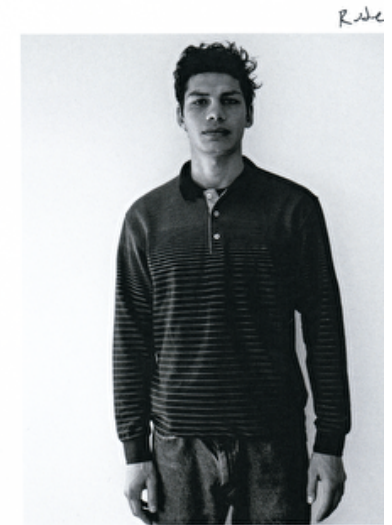

Select

MODEL MANAGEMENT

182 Rue de Rivoli, Paris, 75001, Ile-de-France, France

Phone: +33 (0) 1 40 20 15 15 Email: info.paris@selectmodel.com Website: https://selectmodel.com/

RUBEN MOREIRA

Height 188cm / 6' 2.0"

Chest 96cm / 38"

Waist 77cm / 30.5"

Hips 94cm / 37"

Shoes EU/US/UK 45 / 12 / 10.5

Eyes Brown

Hair Brown

Inseam 86cm / 34"

Neck 39cm / 15.5"

Suit size 48cm / 38"

He had his birthday a day before. Also he is dating a friend, he's super full of energy but has some sadness in his eyes.