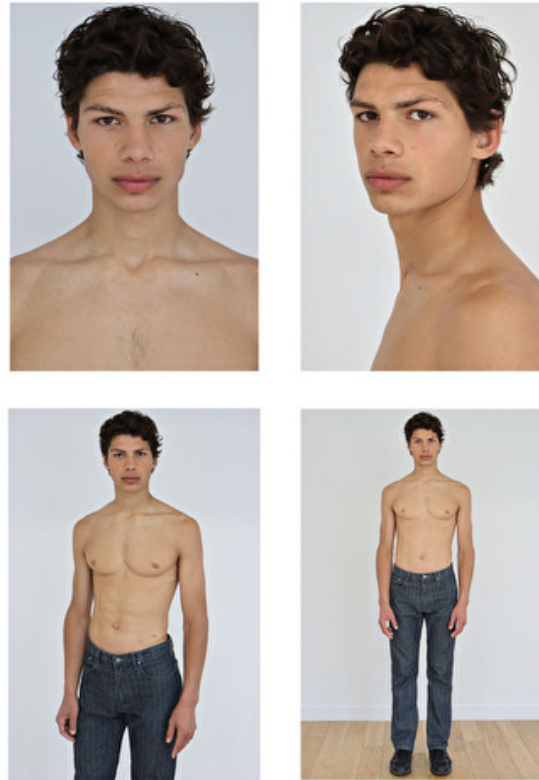

### Select

MODEL MANAGEMENT

Height 188cm / 6' 2.0"

Chest 96cm / 38"

Waist 77cm / 30.5"

Hips 94cm / 37"

Shoes EU/US/UK 45 / 12 / 10.5

Eyes Brown

Hair Brown

Inseam 86cm / 34"

Neck 39cm / 15.5"

Suit size 48cm / 38"