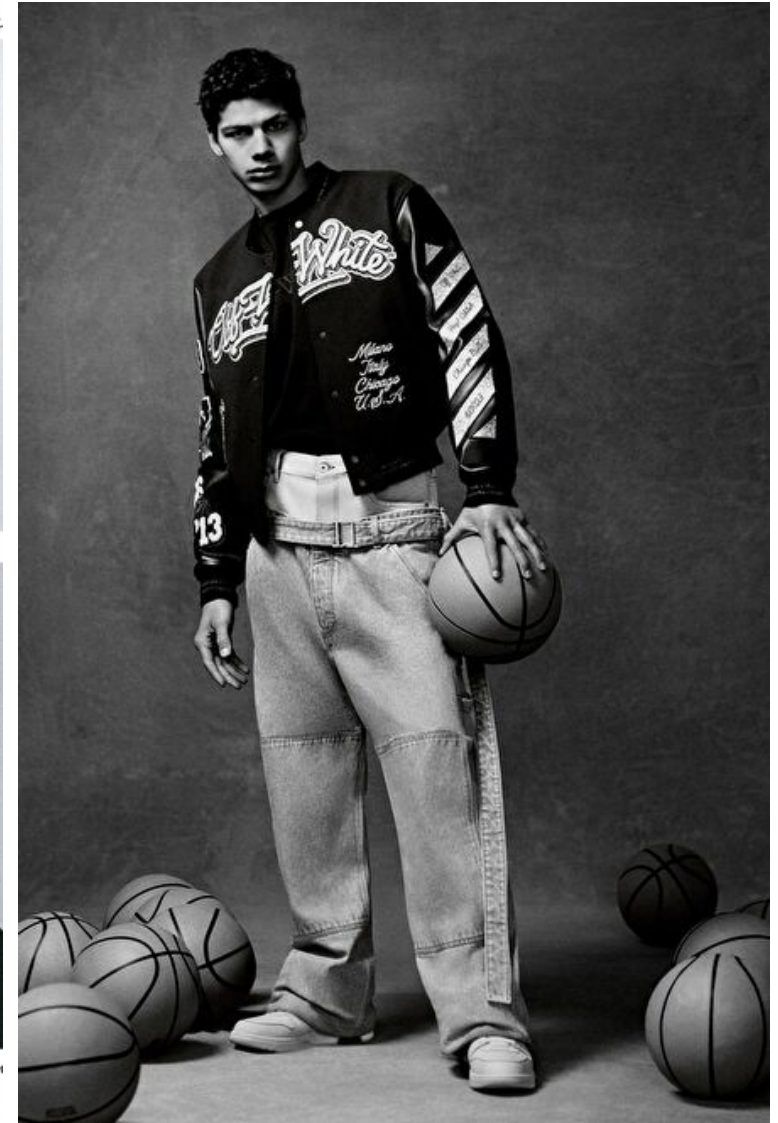

Inseam 86cm / 34"

Neck 39cm / 15.5"

Suit size 48cm / 38"

He had his birthday a day before. Also he is dating a friend, he's super full of energy but has some wisdom in his eyes.

Select

MODEL MANAGEMENT

182 Rue de Rivoli, Paris, 75001, Ile-de-France, France