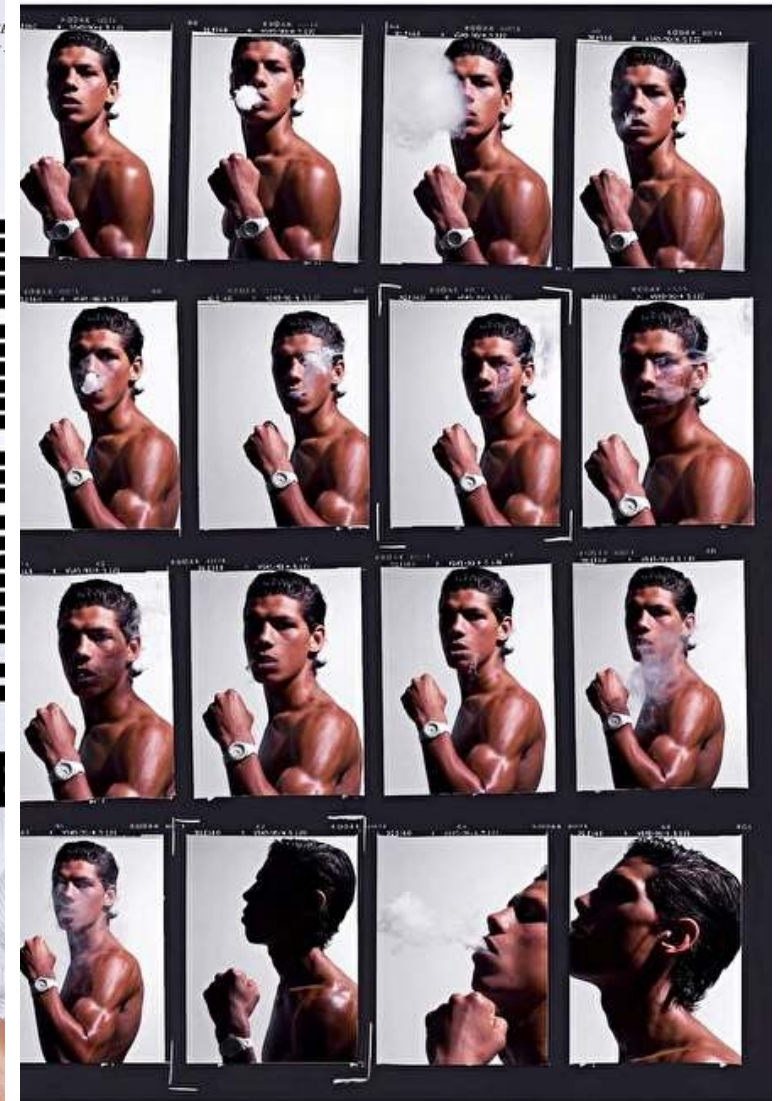

Select

MODEL MANAGEMENT

182 Rue de Rivoli, Paris, 75001, Ile-de-France, France

Phone: +33 (0) 1 40 20 15 15 Email: info.paris@selectmodel.com Website: <https://selectmodel.com/>

RUBEN MOREIRA

Height 188cm / 6' 2.0"

Chest 96cm / 38"

Waist 77cm / 30.5"

Hips 94cm / 37"

Shoes EU/US/UK 45 / 12 / 10.5

Eyes Brown

Hair Brown

Inseam 86cm / 34"

Neck 39cm / 15.5"

Suit size 48cm / 38"