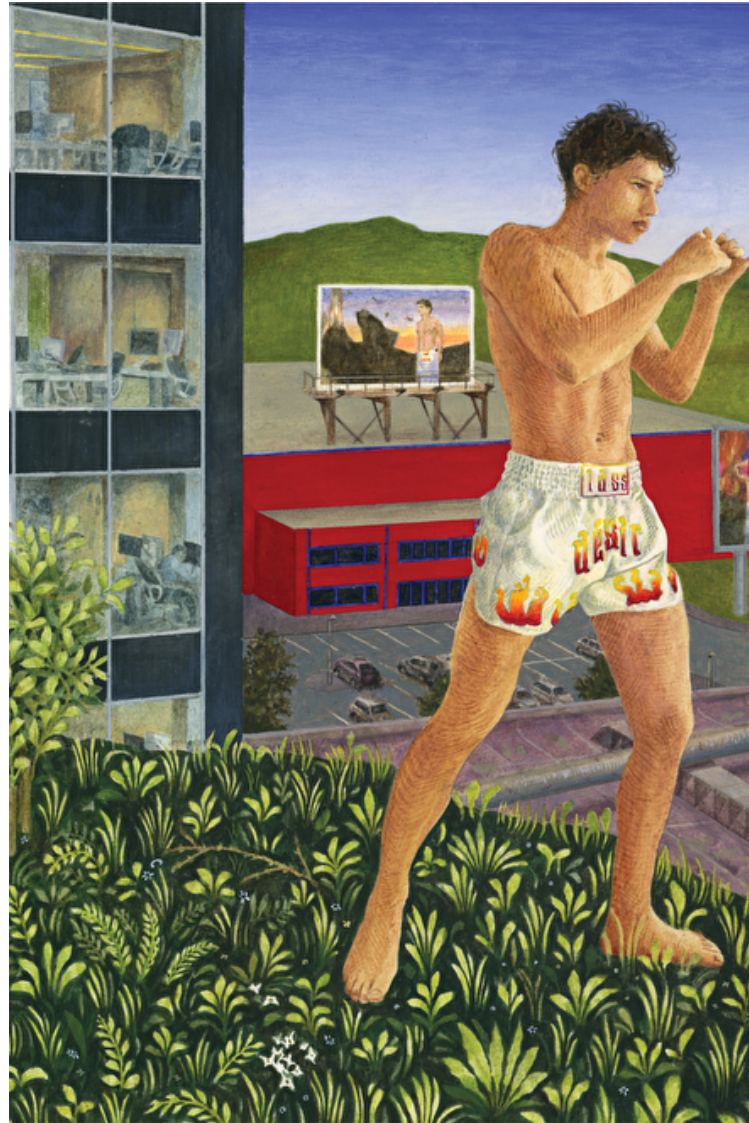

Select

MODEL MANAGEMENT

182 Rue de Rivoli, Paris, 75001, Ile-de-France, France

Phone: +33 (0) 1 40 20 15 15 Email: info.paris@selectmodel.com Website: https://selectmodel.com/

RUBEN MOREIRA

Height 188cm / 6' 2.0"

Chest 96cm / 38"

Waist 77cm / 30.5"

Hips 94cm / 37"

Shoes EU/US/UK 45 / 12 / 10.5

Eyes Brown

Hair Brown

Inseam 86cm / 34"

Neck 39cm / 15.5"

Suit size 48cm / 38"

He had his birthday a day before. Also he is dating a friend, he's super full of energy but has some sadness in his eyes.