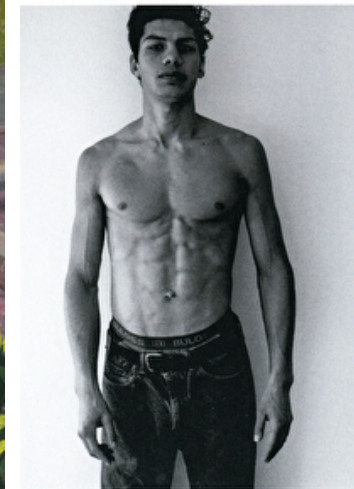

Select

MODEL MANAGEMENT

182 Rue de Rivoli, Paris, 75001, Île-de-France, France

Phone: +33 (0) 1 40 20 15 15 Email: info.paris@selectmodel.com Website: <https://selectmodel.com/>

RUBEN MOREIRA

Height 188cm / 6' 2.0"

Chest 96cm / 38"

Waist 77cm / 30.5"

Hips 94cm / 37"

Shoes EU/US/UK 45 / 12 / 10.5

Eyes Brown

Hair Brown

Inseam 86cm / 34"

Neck 39cm / 15.5"

Suit size 48cm / 38"

He had his birthday a day before. Also he is dating a friend, he's super full of energy but has some sadness in his eyes.