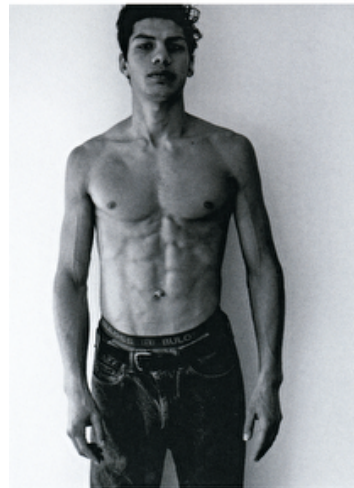

RUBEN MOREIRA

Height 188cm / 6' 2.0"

Chest 96cm / 38"

Waist 77cm / 30.5"

Hips 94cm / 37"

Shoes EU/US/UK 45 / 12 / 10.5

Eyes Brown

Hair Brown

Inseam 86cm / 34"

Neck 39cm / 15.5"

Suit size 48cm / 38"

He had his birthday a day before. Also he is dating a friend, he's super full of energy but has some wisdom in his eyes.

Select

MODEL MANAGEMENT

182 Rue de Rivoli, Paris, 75001, Ile-de-France, France