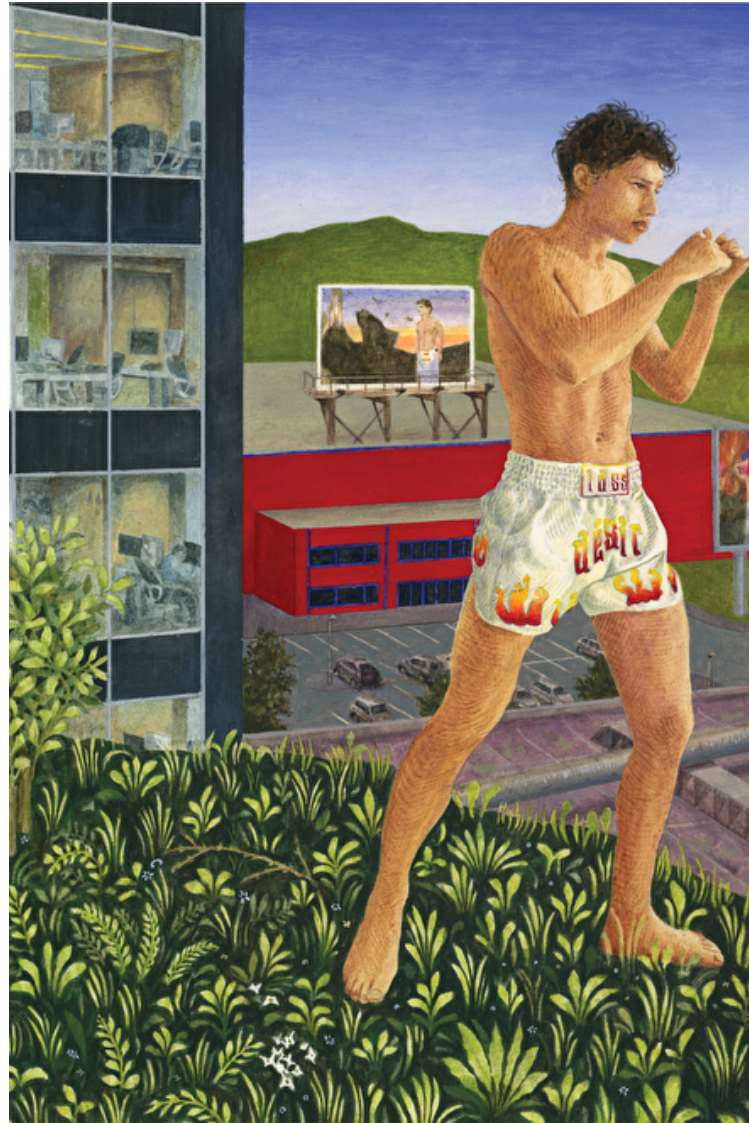

Select

MODEL MANAGEMENT

182 Rue de Rivoli, Paris, 75001, Île-de-France, France

Phone: +33 (0) 1 40 20 15 15 Email: info.paris@selectmodel.com Website: <https://selectmodel.com/>

RUBEN MOREIRA

Height 188cm / 6' 2.0"

Chest 96cm / 38"

Waist 77cm / 30.5"

Hips 94cm / 37"

Shoes EU/US/UK 45 / 12 / 10.5

Eyes Brown

Hair Brown

Inseam 86cm / 34"

Neck 39cm / 15.5"

Suit size 48cm / 38"

He had his birthday a day before. Also he is dating a friend, he's super full of energy but has some sadness in his eyes.