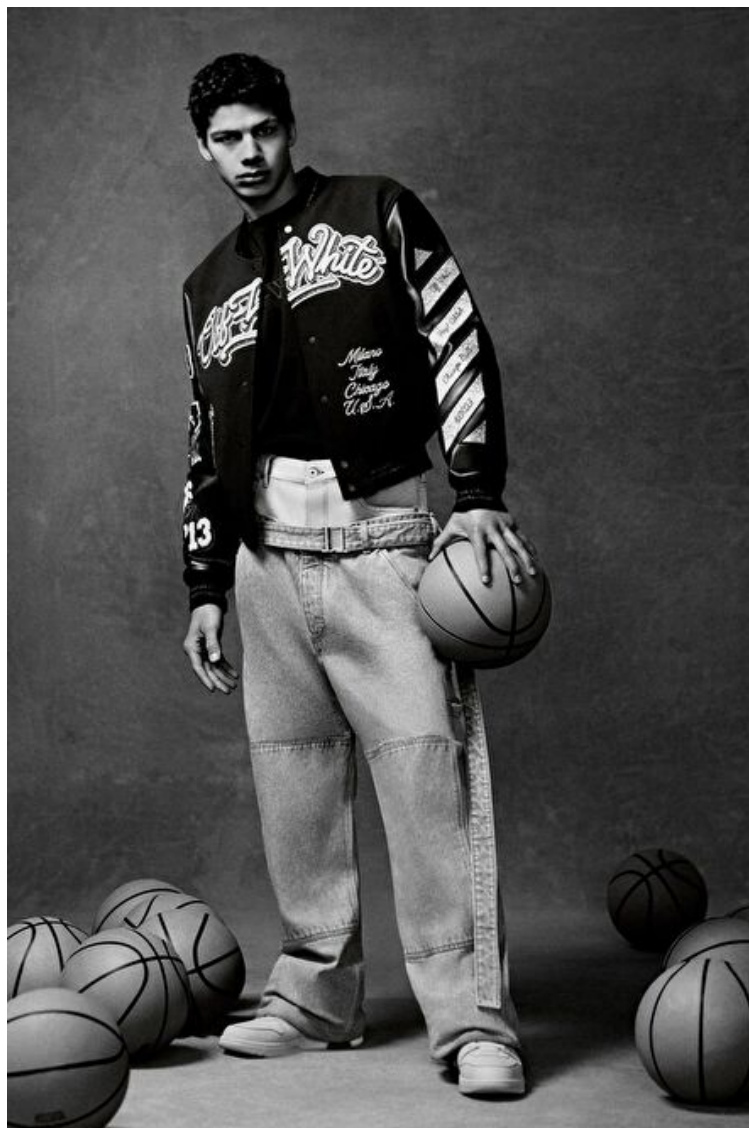

Select

MODEL MANAGEMENT

182 Rue de Rivoli, Paris, 75001, Île-de-France, France

Phone: +33 (0) 1 40 20 15 15 Email: info.paris@selectmodel.com Website: <https://selectmodel.com/>

RUBEN MOREIRA

Height 188cm / 6' 2.0"

Chest 96cm / 38"

Waist 77cm / 30.5"

Hips 94cm / 37"

Shoes EU/US/UK 45 / 12 / 10.5

Eyes Brown

Hair Brown

Inseam 86cm / 34"

Neck 39cm / 15.5"

Suit size 48cm / 38"