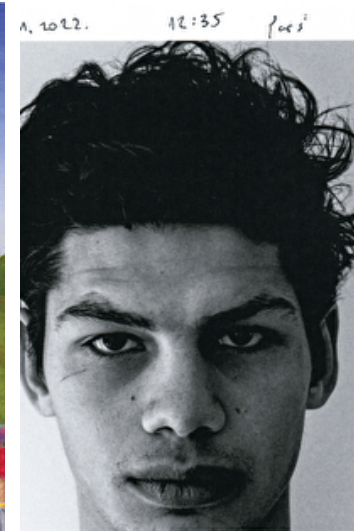

Select

MODEL MANAGEMENT

182 Rue de Rivoli, Paris, 75001, Île-de-France, France

Phone: +33 (0) 1 40 20 15 15 Email: info.paris@selectmodel.com Website: <https://selectmodel.com/>

RUBEN MOREIRA

Height 188cm / 6' 2.0"

Chest 96cm / 38"

Waist 77cm / 30.5"

Hips 94cm / 37"

Shoes EU/US/UK 45 / 12 / 10.5

Eyes Brown

Hair Brown

Inseam 86cm / 34"

Neck 39cm / 15.5"

Suit size 48cm / 38"

He had his birthday a day before. Also he is dating a friend, he's super full of energy but has some sadness in his eyes.