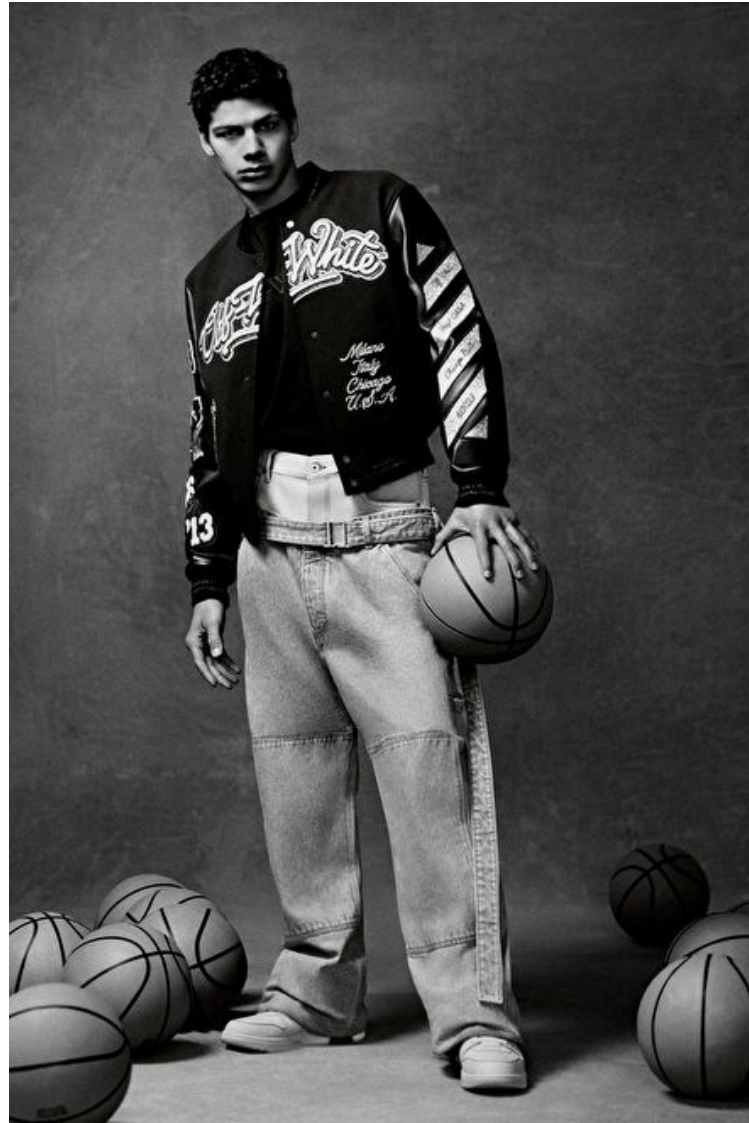

Hips 94cm / 37"

Shoes EU/US/UK 45 / 12 / 10.5

Eyes Brown

Hair Brown

Inseam 86cm / 34"

Neck 39cm / 15.5"

Suit size 48cm / 38"

RUBEN MOREIRA