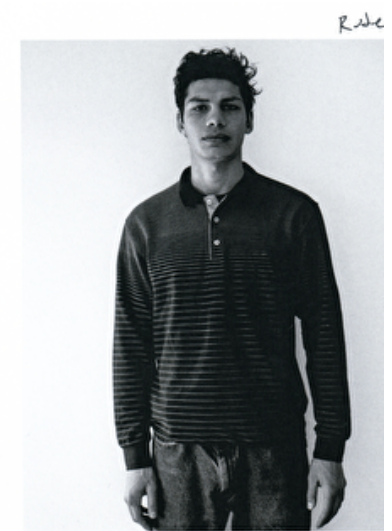

Select

MODEL MANAGEMENT

182 Rue de Rivoli, Paris, 75001, Île-de-France, France

Phone: +33 (0) 1 40 20 15 15 Email: info.paris@selectmodel.com Website: <https://selectmodel.com/>

RUBEN MOREIRA

Height 188cm / 6' 2.0"

Chest 96cm / 38"

Waist 77cm / 30.5"

Hips 94cm / 37"

Shoes EU/US/UK 45 / 12 / 10.5

Eyes Brown

Hair Brown

Inseam 86cm / 34"

Neck 39cm / 15.5"

Suit size 48cm / 38"

He had his birthday a day before. Also he is dating a friend, he's super full of energy but has some sadness in his eyes.