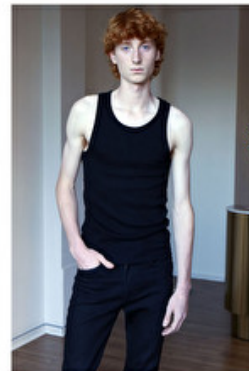

Select

MODEL MANAGEMENT

182 Rue de Rivoli, Paris, 75001, Île-de-France, France

Phone: +33 (0) 1 40 20 15 15 Email: info.paris@selectmodel.com Website: <https://selectmodel.com/>

RUFUS HOWARD- VYSE

Height 188cm / 6' 2.0"

Chest 90cm / 35.5"

Waist 72cm / 28.5"

Hips 88cm / 34.5"

Shoes EU/US/UK 43 / 10.5 / 9

Eyes Blue

Hair Red

Suit size 46cm / 36"

Select

MODEL MANAGEMENT

RUFUS HOWARD VYSE

HEIGHT 188CM BUST 90CM WAIST 72CM HIPS 88CM EYES BLUE HAIR RED

182 RUE DE RIVOLI, 75001, PARIS
TEL: + 33 (0) 1 40 20 15 15