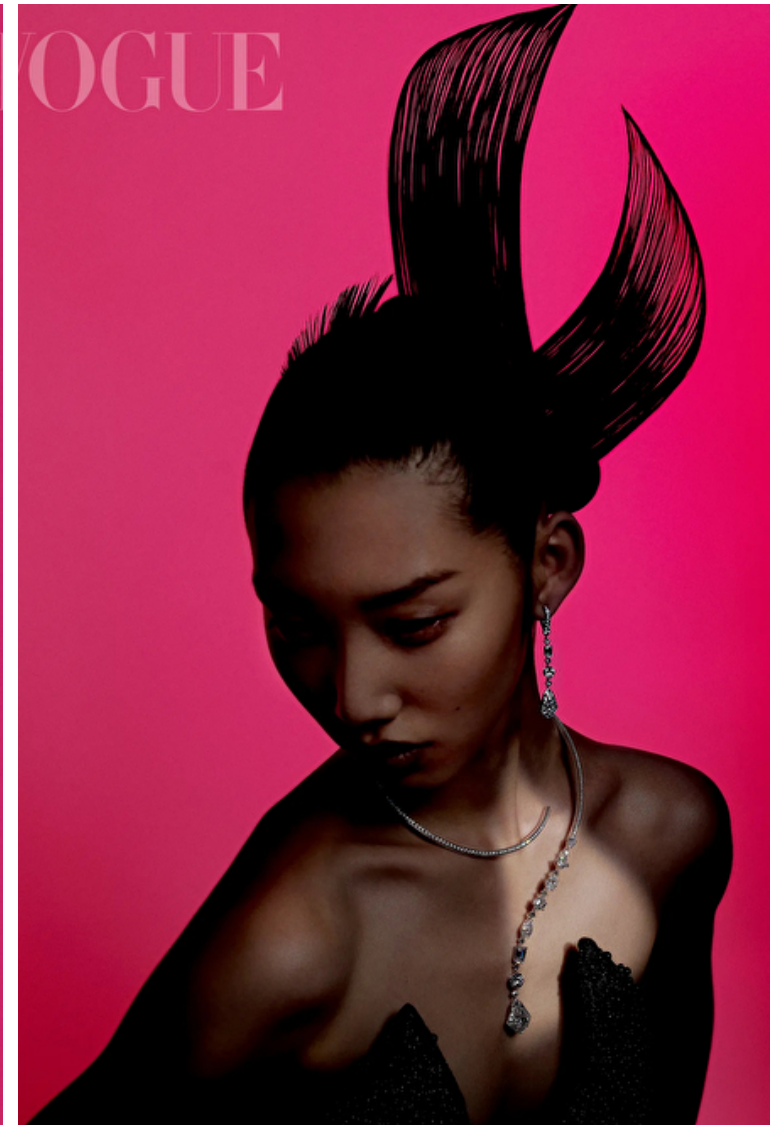

Select

MODEL MANAGEMENT

182 Rue de Rivoli, Paris, 75001, Ile-de-France, France

Phone: +33 (0) 1 40 20 15 15 Email: info.paris@selectmodel.com Website: <https://selectmodel.com/>

Roe Han

Height 179cm / 5' 10.5"

Bust 76cm / 30"

Waist 58cm / 23"

Hips 88cm / 34.5"

Shoes EU/US/UK 40 / 9 / 7

Eyes Black

Hair Black