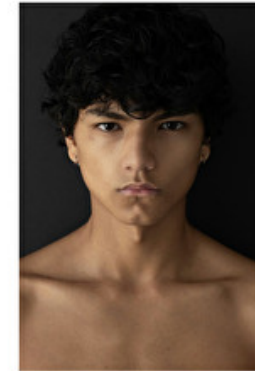

Select

MODEL MANAGEMENT