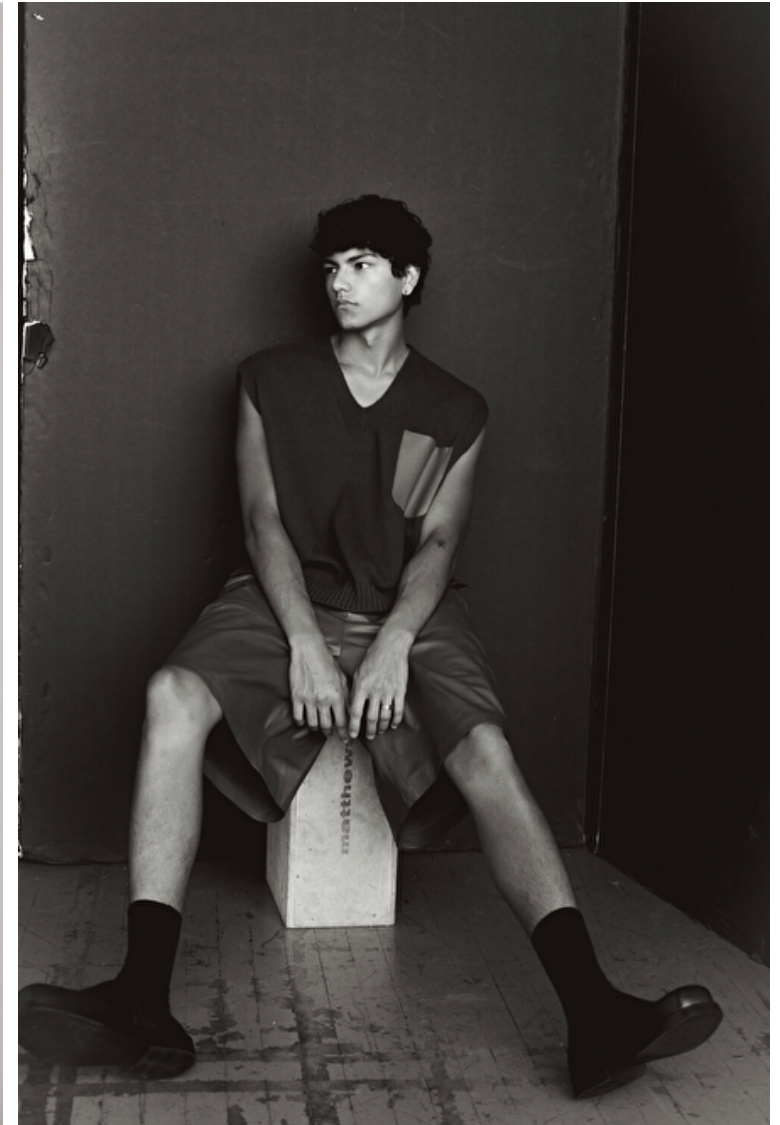

Select

MODEL MANAGEMENT

182 Rue de Rivoli, Paris, 75001, Île-de-France, France

Phone: +33 (0) 1 40 20 15 15 Email: info.paris@selectmodel.com Website: <https://selectmodel.com/>

RYAN OSWALD

Height 188cm / 6' 2.0"

Chest 90cm / 35.5"

Waist 74cm / 29"

Hips 90cm / 35.5"

Shoes EU/US/UK 44.5 / 11.5 /
10

Eyes Brown

Hair Black

Inseam 81cm / 32"

Sleeve 81cm / 32"

Suit size 48cm / 38"