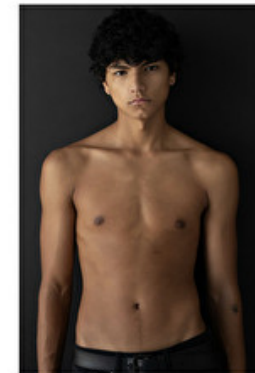

Select

MODEL MANAGEMENT