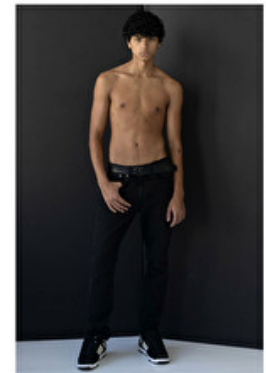

Select

MODEL MANAGEMENT