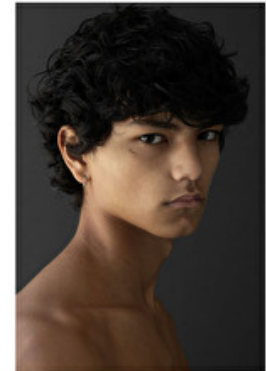

Select

MODEL MANAGEMENT