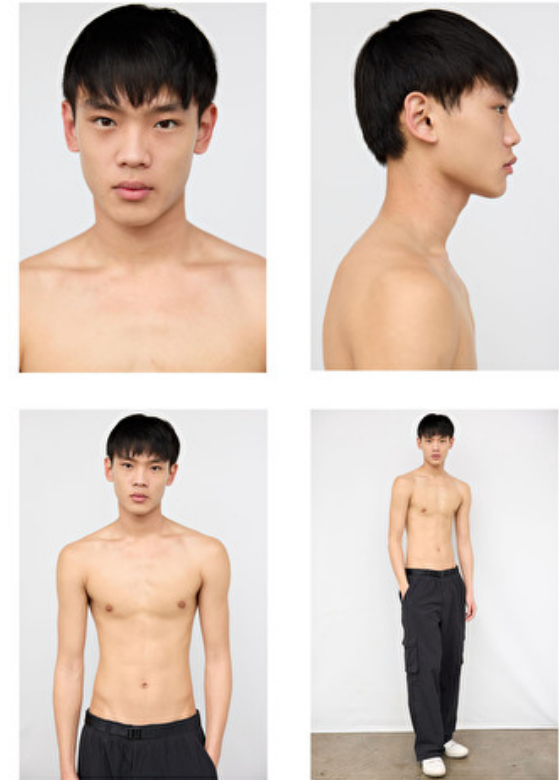

RYAN SUI

Height 188cm / 6' 2.0"

Chest 86cm / 34"

Waist 68cm / 27"

Hips 89cm / 35"

Shoes EU/US/UK 44 / 11 / 9.5

Eyes Brown

Hair Black

Suit size 46cm / 36"

Select

MODEL MANAGEMENT

RYAN SUI

HEIGHT 188CM BUST 86CM WAIST 70CM HIPS 89CM EYES BROWN HAIR BROWN

182 RUE DE RIVOLI, 75001, PARIS
TEL: + 33 (0) 1 40 20 15 15