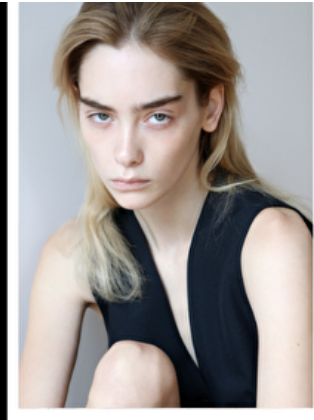

Bust 79cm / 31"

Waist 58cm / 23"

Hips 85cm / 33.5"

Shoes EU/US/UK 38.5 / 7.5 / 5

Eyes Green

Hair Blond

Select

MODEL MANAGEMENT

Waist 58cm / 23"

Hips 85cm / 33.5"

Shoes EU/US/UK 38.5 / 7.5 / 5

Eyes Green

Hair Blond

Top Newcomers S/S 2025

Models.com Selects: First Season

Ryleabeth

Rylea Beth

Height 179cm / 5' 10.5"

Bust 79cm / 31"

Waist 58cm / 23"

Hips 85cm / 33.5"

Shoes EU/US/UK 38.5 / 7.5 / 5

Eyes Green

Hair Blond