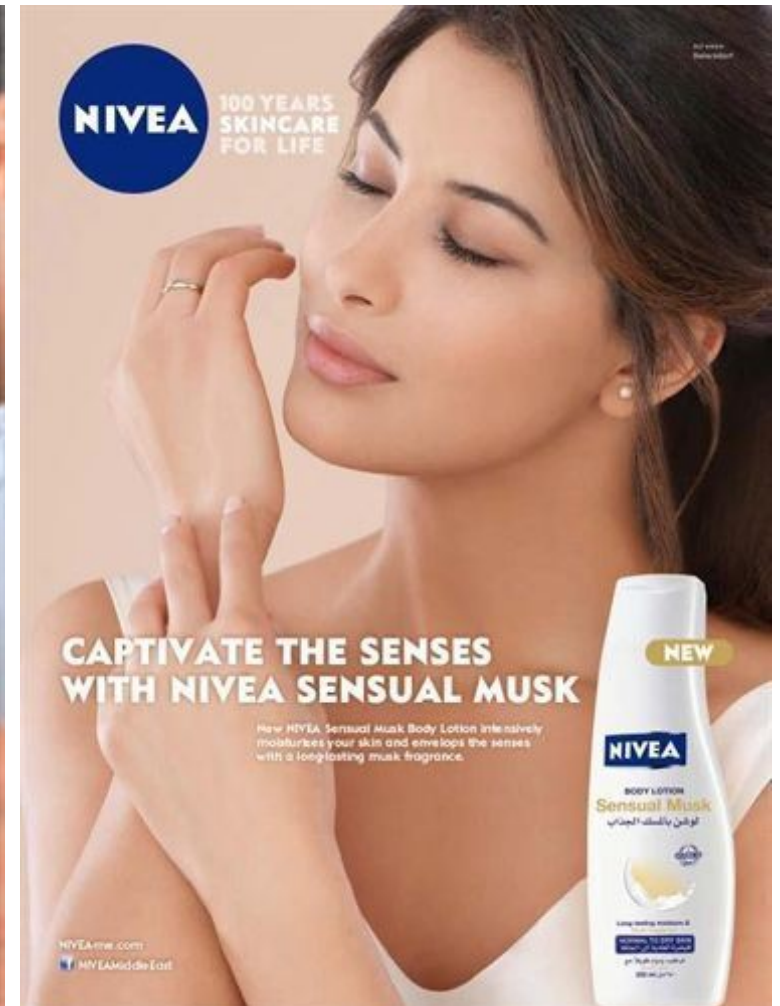

Height 181cm / 5' 11.5"

Bust 86cm / 34"

Waist 65cm / 25.5"

Hips 92cm / 36"

Shoes EU/US/UK 41 / 9.5 / 8

Hair Dark brown

Eyes Brown

Cup B