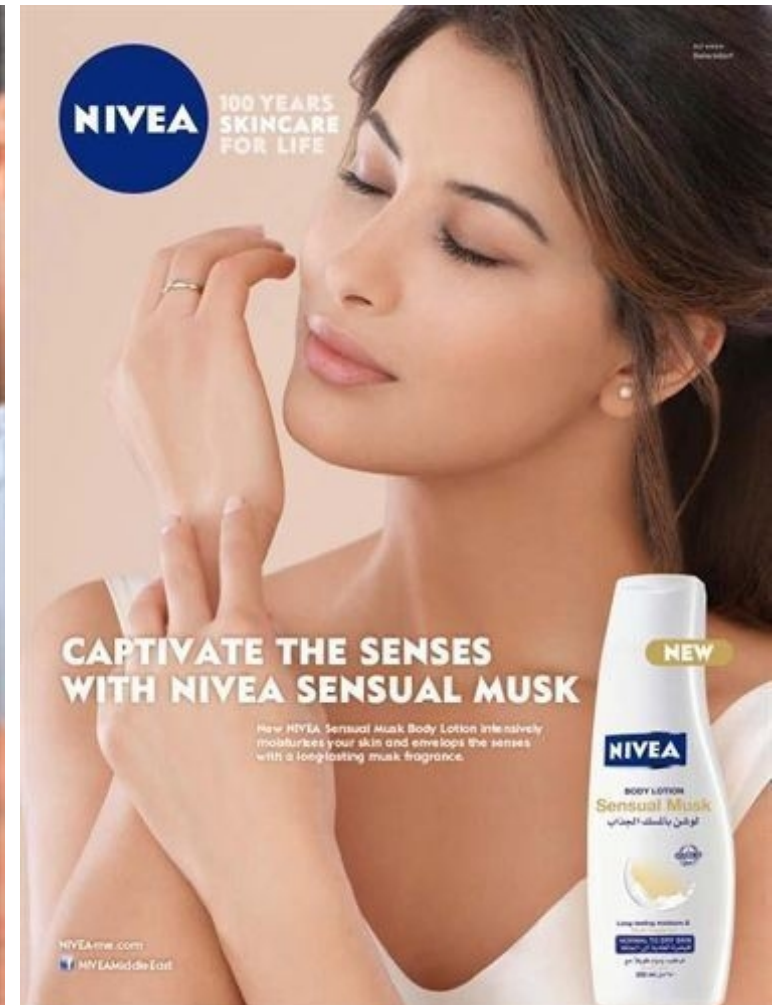

Height 181cm / 5' 11.5"

Bust 86cm / 34"

Waist 65cm / 25.5"

Hips 92cm / 36"

Shoes EU/US/UK 41 / 9.5 / 8

Hair Dark brown

Eyes Brown

Cup B