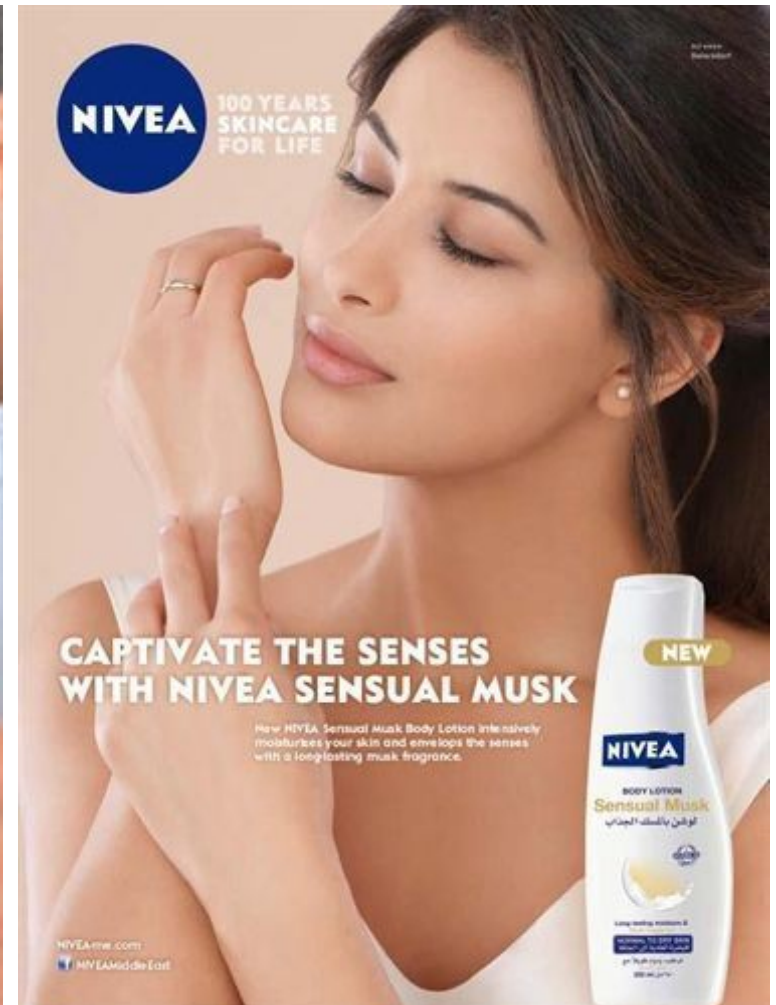

Height 181cm / 5' 11.5"

Bust 86cm / 34"

Waist 65cm / 25.5"

Hips 92cm / 36"

Shoes EU/US/UK 41 / 9.5 / 8

Hair Dark brown

Eyes Brown

Cup B