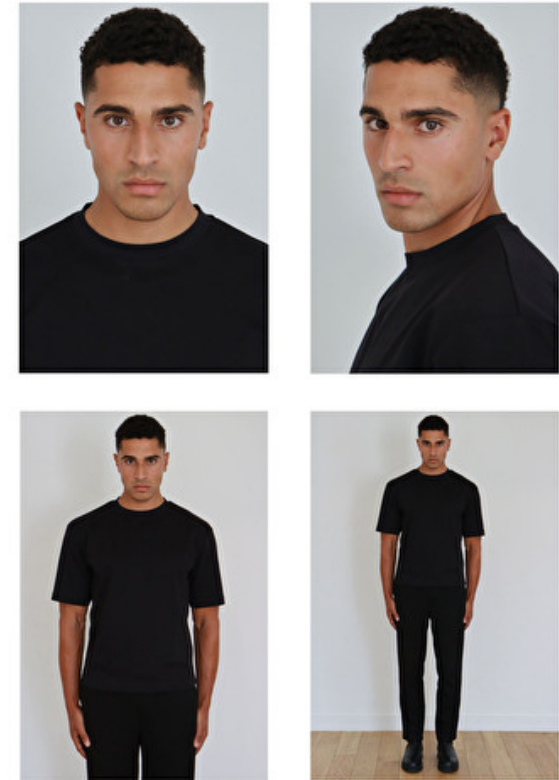

Eyes Brown

Hair Black

Inseam 90cm / 35.5"

Neck 39cm / 15.5"

Suit size 50cm / 40"

Select

MODEL MANAGEMENT

SABER DRIDI

HEIGHT 188CM BUST 99CM WAIST 75CM HIPS 92CM EYES BROWN HAIR BLACK

182 RUE DE RIVOLI, 75001, PARIS
TEL: + 33 (0) 1 40 20 15 15