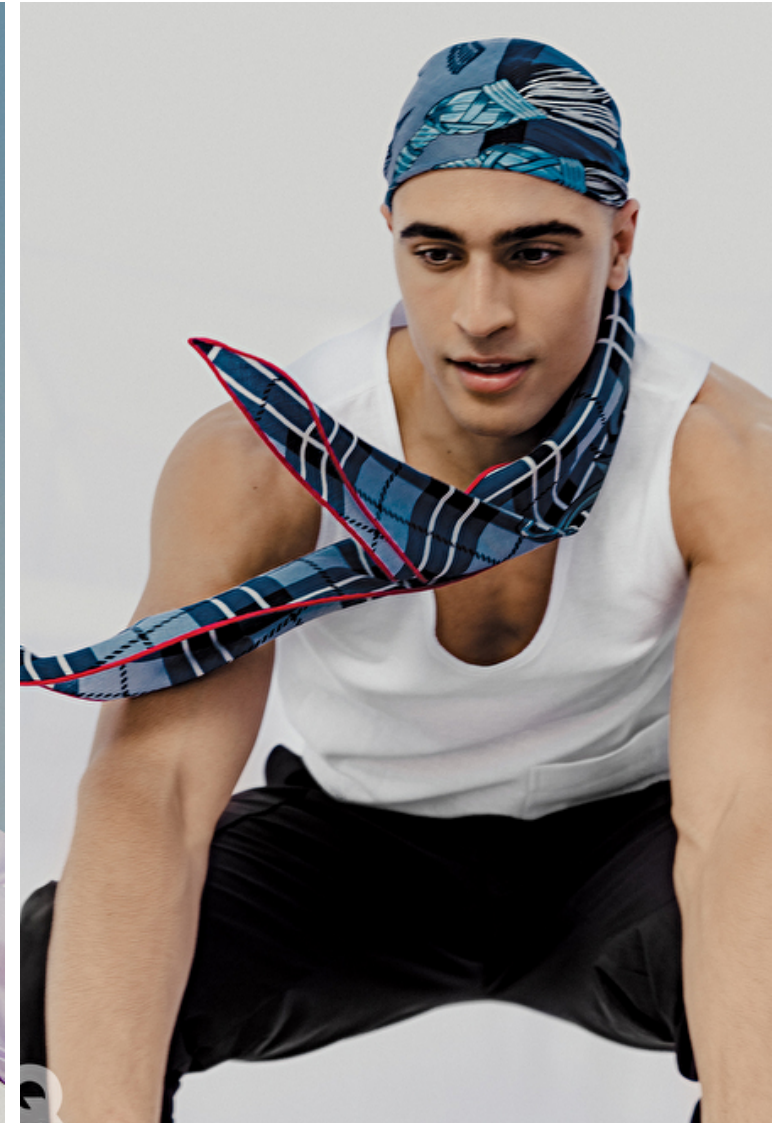

Shoes EU/US/UK 46 / 12.5 / 11

Eyes Brown

Hair Black

Inseam 90cm / 35.5"

Neck 39cm / 15.5"

Suit size 50cm / 40"

Select

MODEL MANAGEMENT