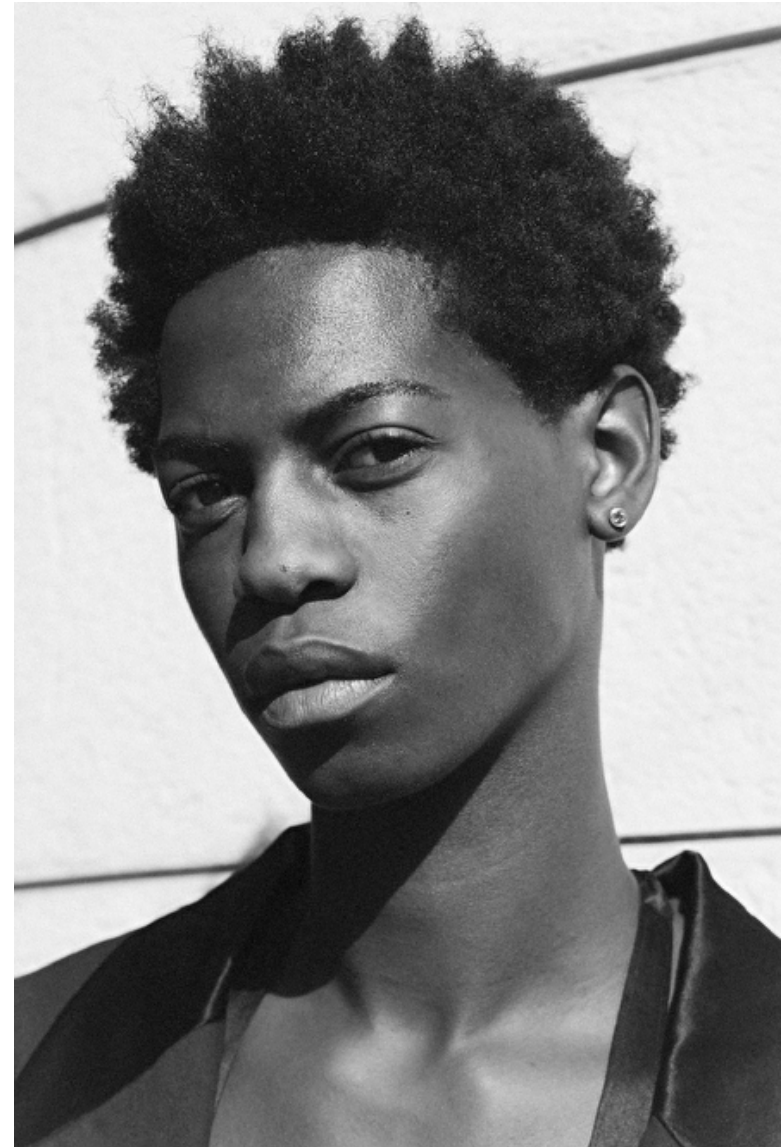

SALIFI SISCA

Height 189cm / 6' 2.5"

Chest 86cm / 34"

Waist 70cm / 27.5"

Hips 86cm / 34"

Shoes EU/US/UK 45.5 / 12.5 / 10.5

Eyes Black

Hair Black

Suit size 48cm / 38"