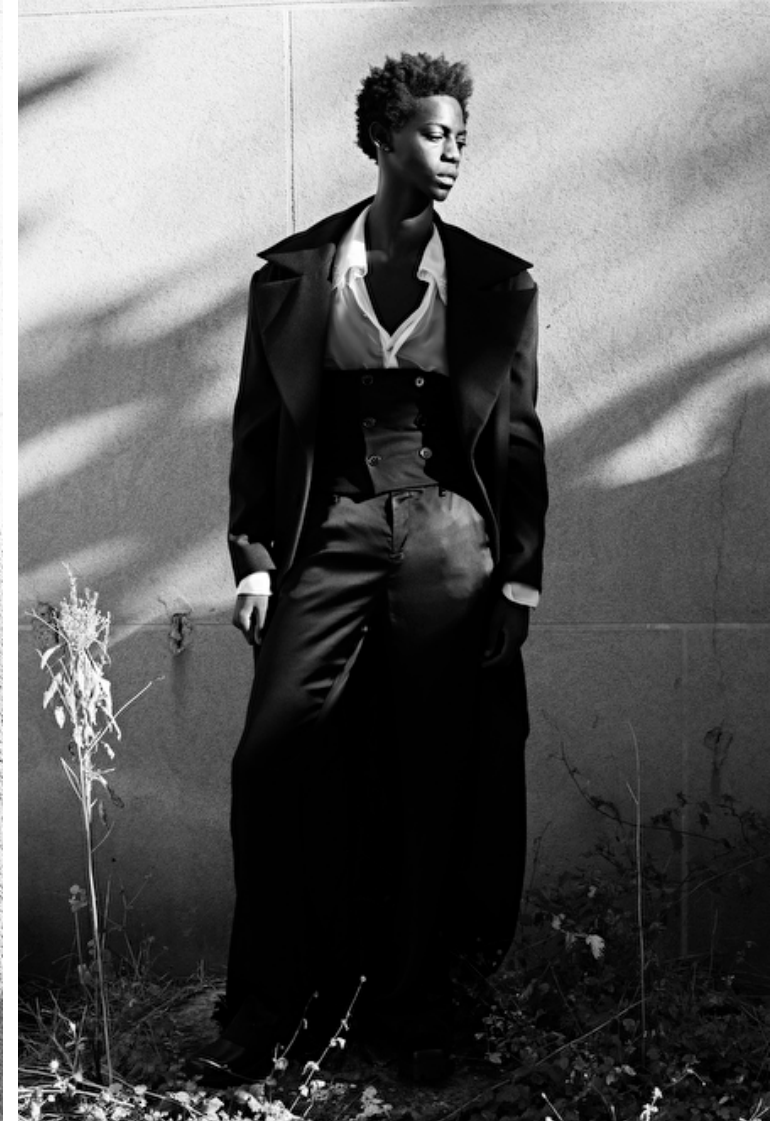

Select

MODEL MANAGEMENT

182 Rue de Rivoli, Paris, 75001, Île-de-France, France

Phone: +33 (0) 1 40 20 15 15 Email: info.paris@selectmodel.com Website: <https://selectmodel.com/>

SALIFI SISCA

Height 189cm / 6' 2.5"

Chest 86cm / 34"

Waist 70cm / 27.5"

Hips 86cm / 34"

Shoes EU/US/UK 45.5 / 12.5 /
10.5

Eyes Black

Hair Black

Suit size 48cm / 38"