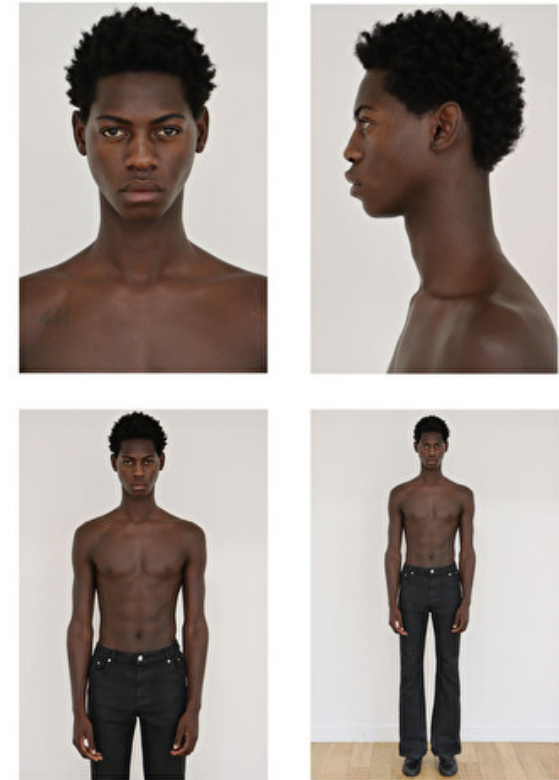

Select

MODEL MANAGEMENT