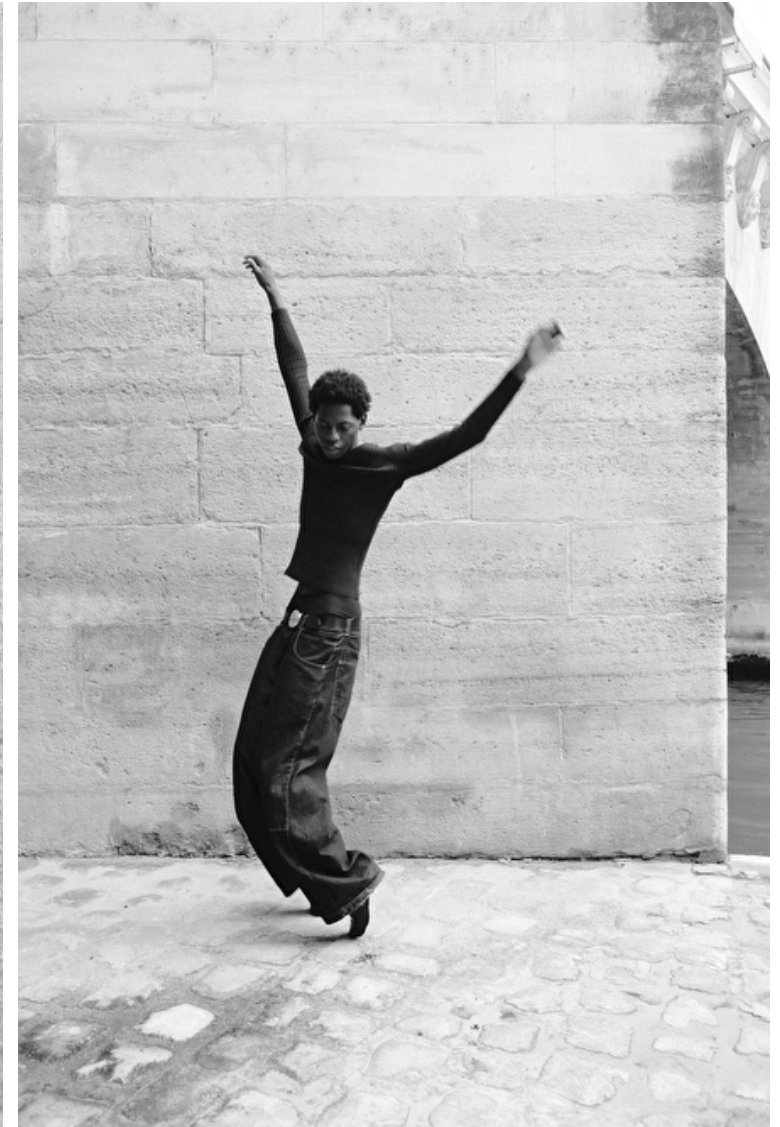

SALIFI SISCA

Height 189cm / 6' 2.5"

Chest 86cm / 34"

Waist 70cm / 27.5"

Hips 86cm / 34"

Shoes EU/US/UK 45.5 / 12.5 /
10.5

Eyes Black

Hair Black

Suit size 48cm / 38"