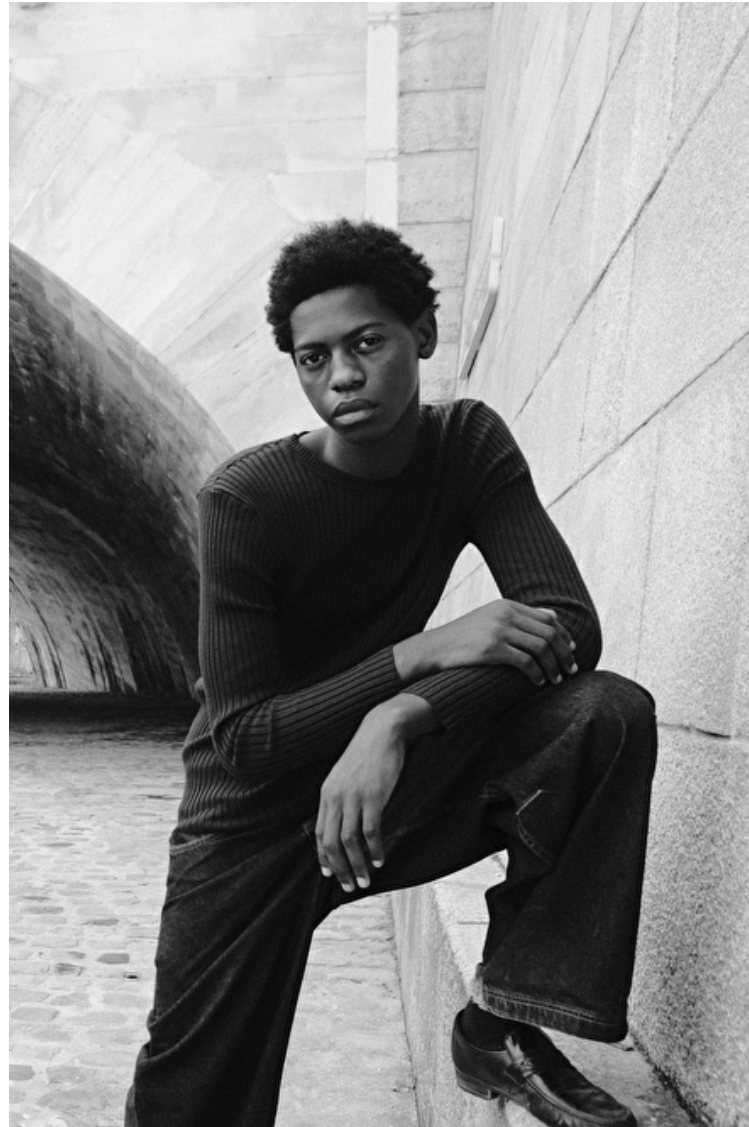

SALIFI SISCA

Height 189cm / 6' 2.5"

Chest 86cm / 34"

Waist 70cm / 27.5"

Hips 86cm / 34"

Shoes EU/US/UK 45.5 / 12.5 /
10.5

Eyes Black

Hair Black

Suit size 48cm / 38"