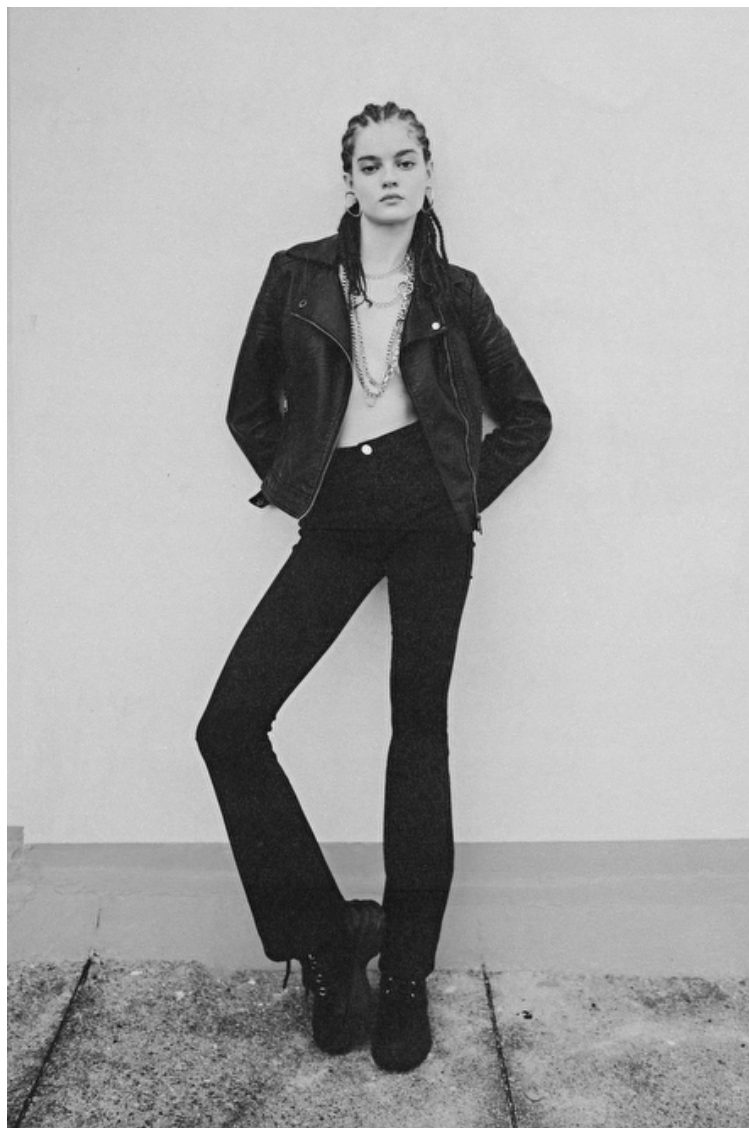

## Samira Heringer

Height 177cm / 5' 9.5"

Bust 82cm / 32.5"

Waist 60cm / 23.5"

Hips 87cm / 34.5"

Shoes EU/US/UK 38 / 7.5 / 5

Eyes Green

Hair Brown