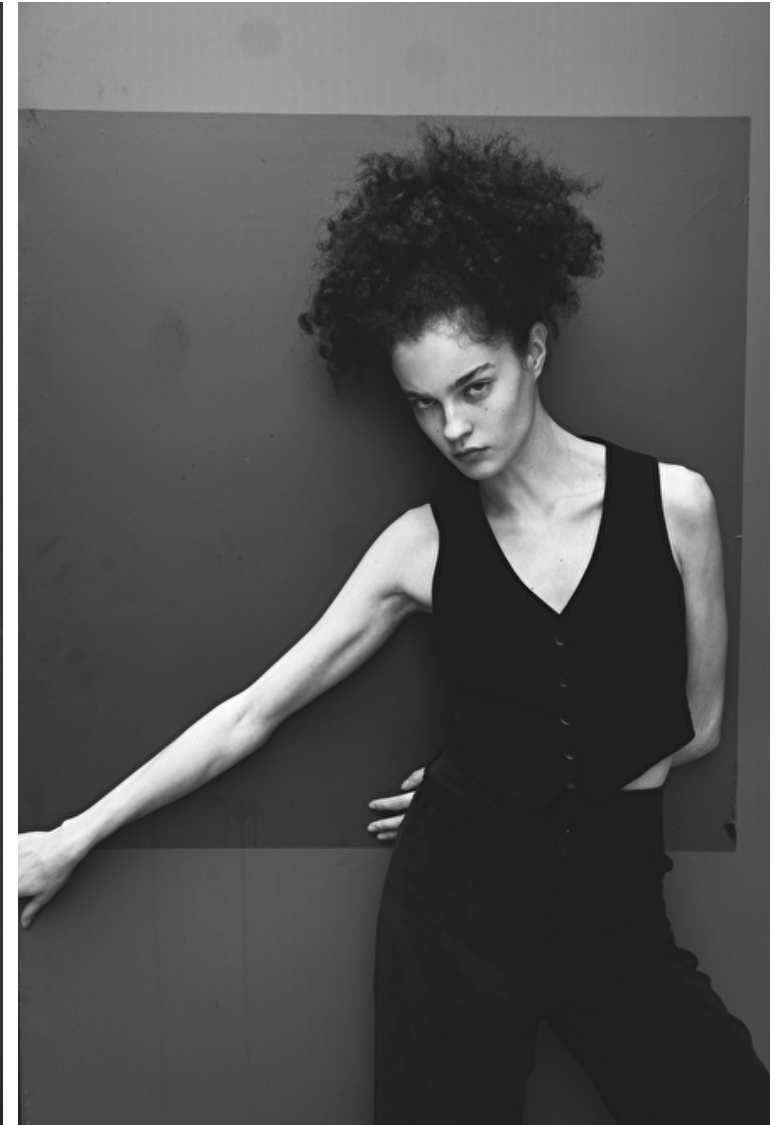

Samira Heringer

Height 177cm / 5' 9.5"

Bust 82cm / 32.5"

Waist 60cm / 23.5"

Hips 87cm / 34.5"

Shoes EU/US/UK 38 / 7.5 / 5

Eyes Green

Hair Brown

Bust 82cm / 32.5"

Waist 60cm / 23.5"

Hips 87cm / 34.5"

Shoes EU/US/UK 38 / 7.5 / 5

Eyes Green

Hair Brown

Select

MODEL MANAGEMENT

Waist 60cm / 23.5"

Hips 87cm / 34.5"

Shoes EU/US/UK 38 / 7.5 / 5

Eyes Green

Hair Brown

Select

MODEL MANAGEMENT

182 Rue de Rivoli, Paris, 75001, Ile-de-France, France