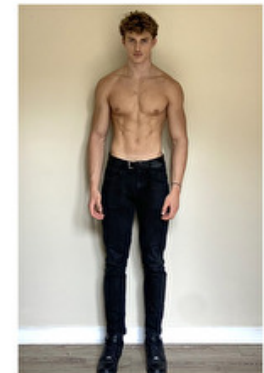

Select

MODEL MANAGEMENT

SAMY BELRHITI

HEIGHT 188CM BUST 96CM WAIST 73CM HIPS 94CM EYES GREEN HAIR BROWN

182 RUE DE RIVOLI, 75001, PARIS
TEL: + 33 (0) 1 40 20 15 15