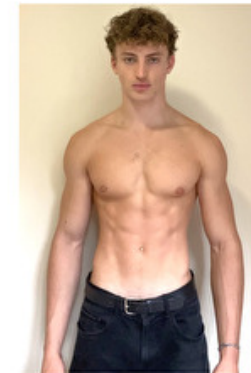

Select

MODEL MANAGEMENT

SAMY BELRHITI

HEIGHT 188CM BUST 96CM WAIST 73CM HIPS 94CM EYES GREEN HAIR BROWN

182 RUE DE RIVOLI, 75001, PARIS
TEL: + 33 (0) 1 40 20 15 15