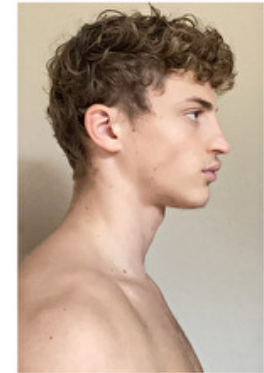

Select

MODEL MANAGEMENT

SAMY BELRHITI

HEIGHT 188CM BUST 96CM WAIST 73CM HIPS 94CM EYES GREEN HAIR BROWN

182 RUE DE RIVOLI, 75001, PARIS
TEL: + 33 (0) 1 40 20 15 15