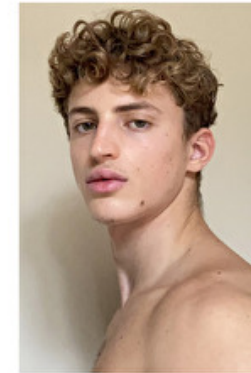

Select

MODEL MANAGEMENT

SAMY BELRHITI

HEIGHT 188CM BUST 96CM WAIST 73CM HIPS 94CM EYES GREEN HAIR BROWN

182 RUE DE RIVOLI, 75001, PARIS
TEL: + 33 (0) 1 40 20 15 15