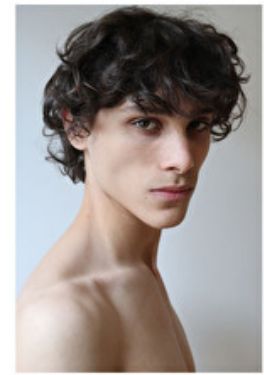

Eyes Hazel

Hair Brown

Suit size 46cm / 36"

Select

MODEL MANAGEMENT

SANTIAGO POGGI

HEIGHT 188CM BUST 77CM WAIST 65CM HIPS 84CM EYES HAZEL HAIR BROWN

182 RUE DE RIVOLI, 75001, PARIS
TEL: + 33 (0) 1 40 20 15 15