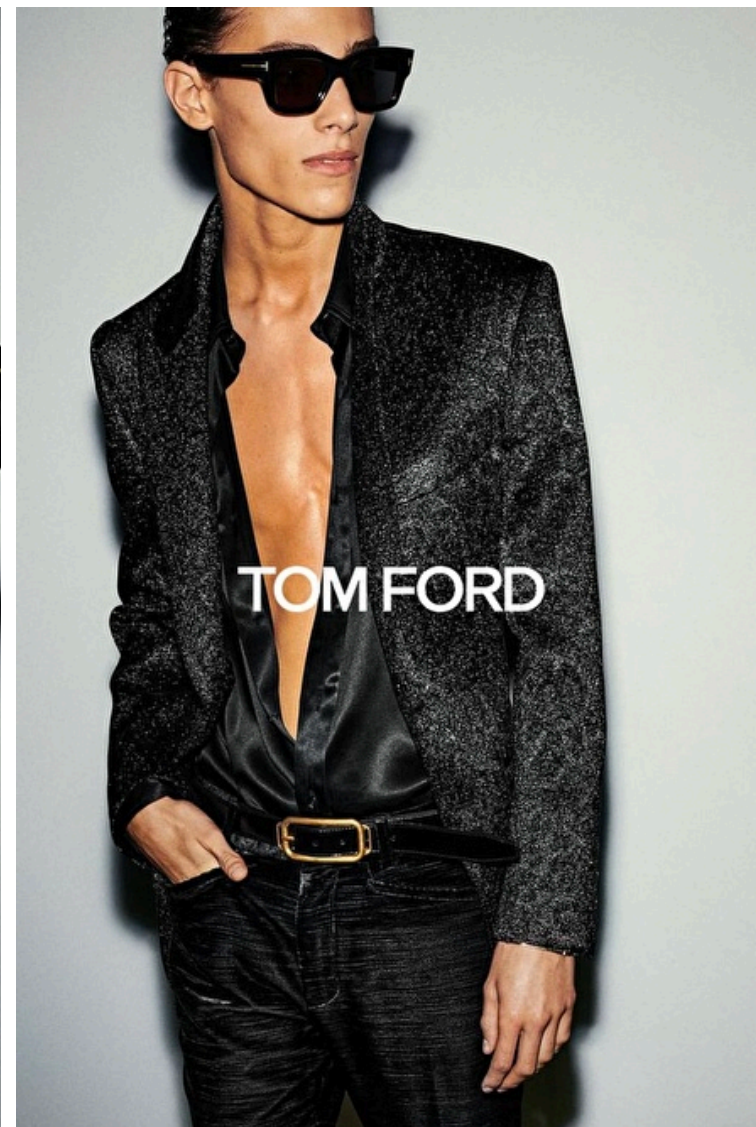

SANTIAGO POGGI

Height 188cm / 6' 2.0"

Chest 77cm / 30.5"

Waist 65cm / 25.5"

Hips 84cm / 33"

Shoes EU/US/UK 43 / 10.5 / 9

Eyes Hazel

Hair Brown

Suit size 46cm / 36"