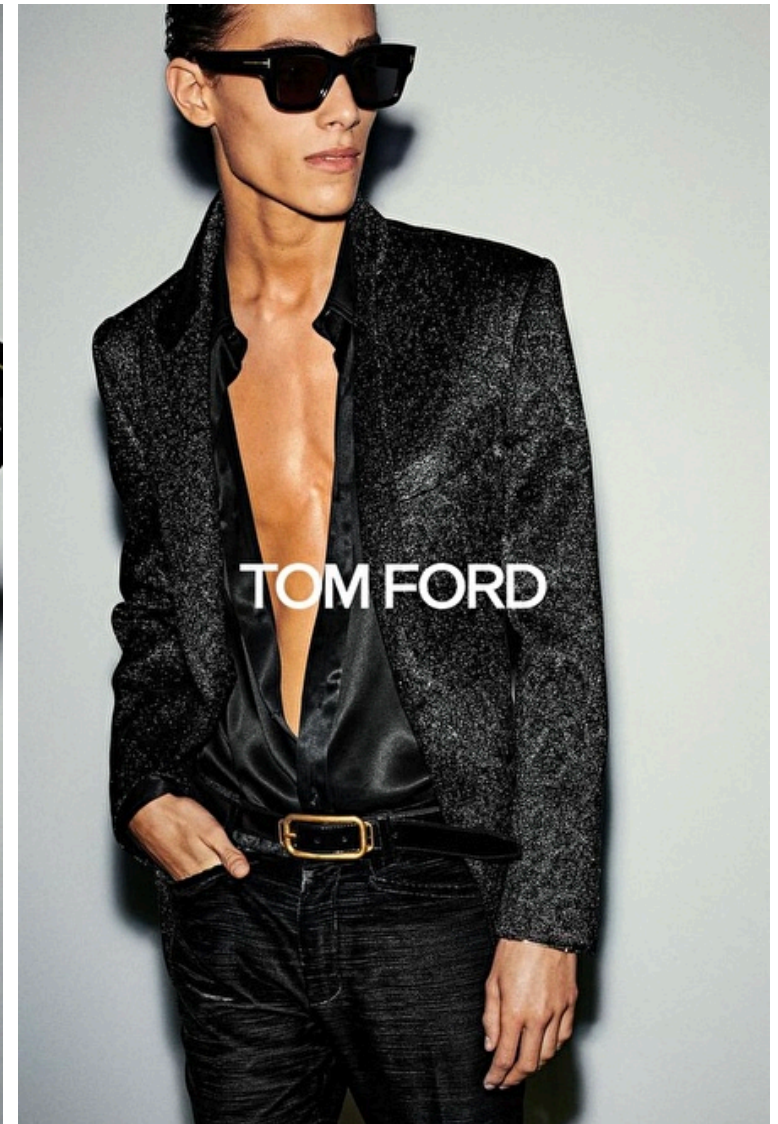

SANTIAGO POGGI

Height 188cm / 6' 2.0"

Chest 77cm / 30.5"

Waist 65cm / 25.5"

Hips 84cm / 33"

Shoes EU/US/UK 43 / 10.5 / 9

Eyes Hazel

Hair Brown

Suit size 46cm / 36"