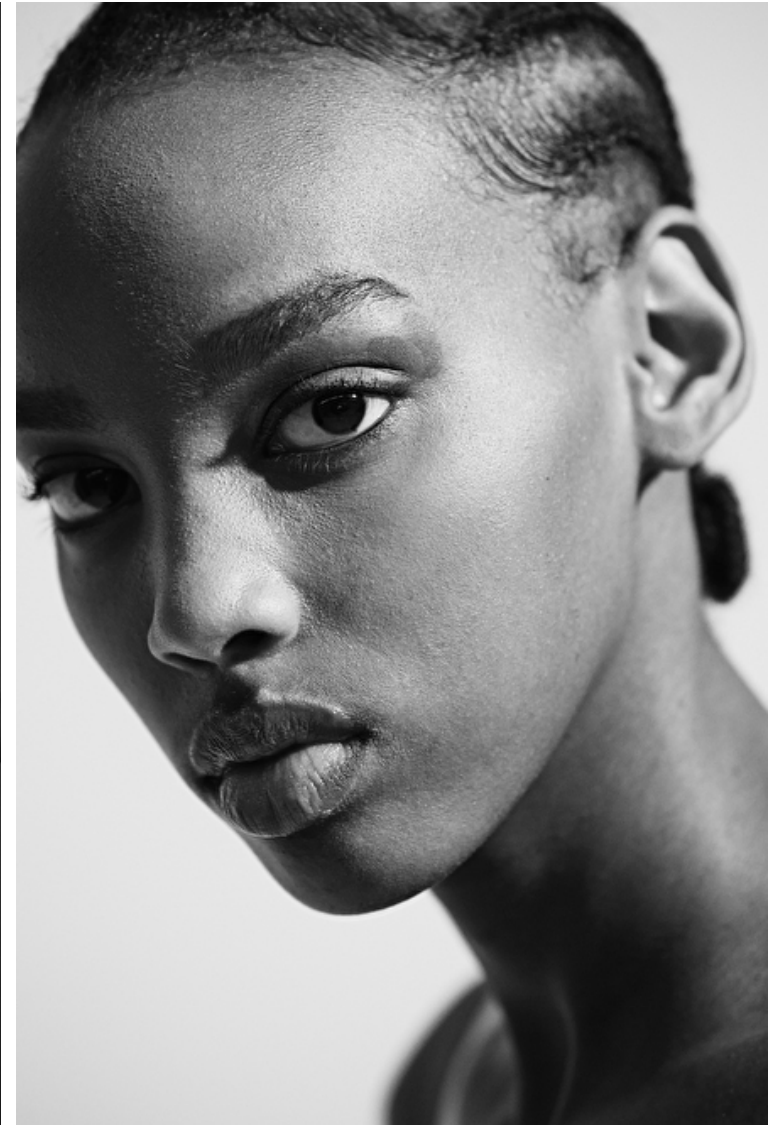

## Sarah Ishimwe

Height 175cm / 5' 9.0"

Bust 80cm / 31.5"

Waist 59cm / 23"

Hips 88cm / 34.5"

Shoes EU/US/UK 40 / 9 / 7

Eyes Brown

Hair Black