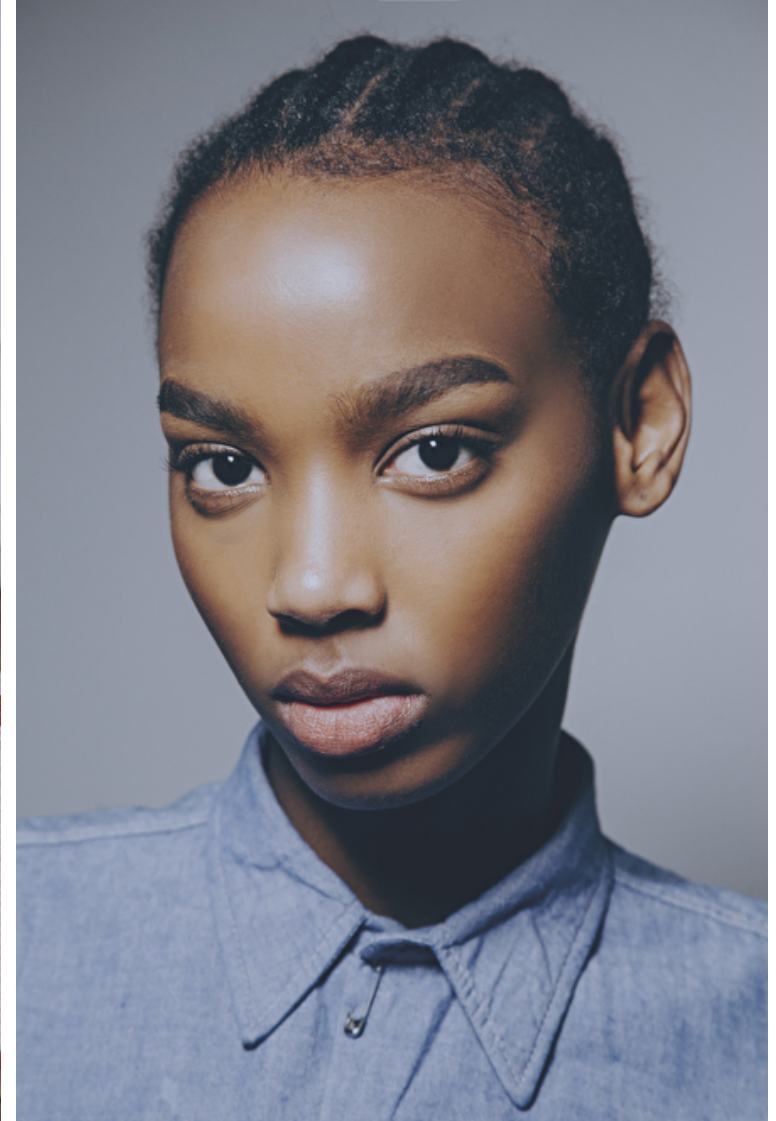

## Sarah Ishimwe

Height 175cm / 5' 9.0"

Bust 80cm / 31.5"

Waist 59cm / 23"

Hips 88cm / 34.5"

Shoes EU/US/UK 40 / 9 / 7

Eyes Brown

Hair Black