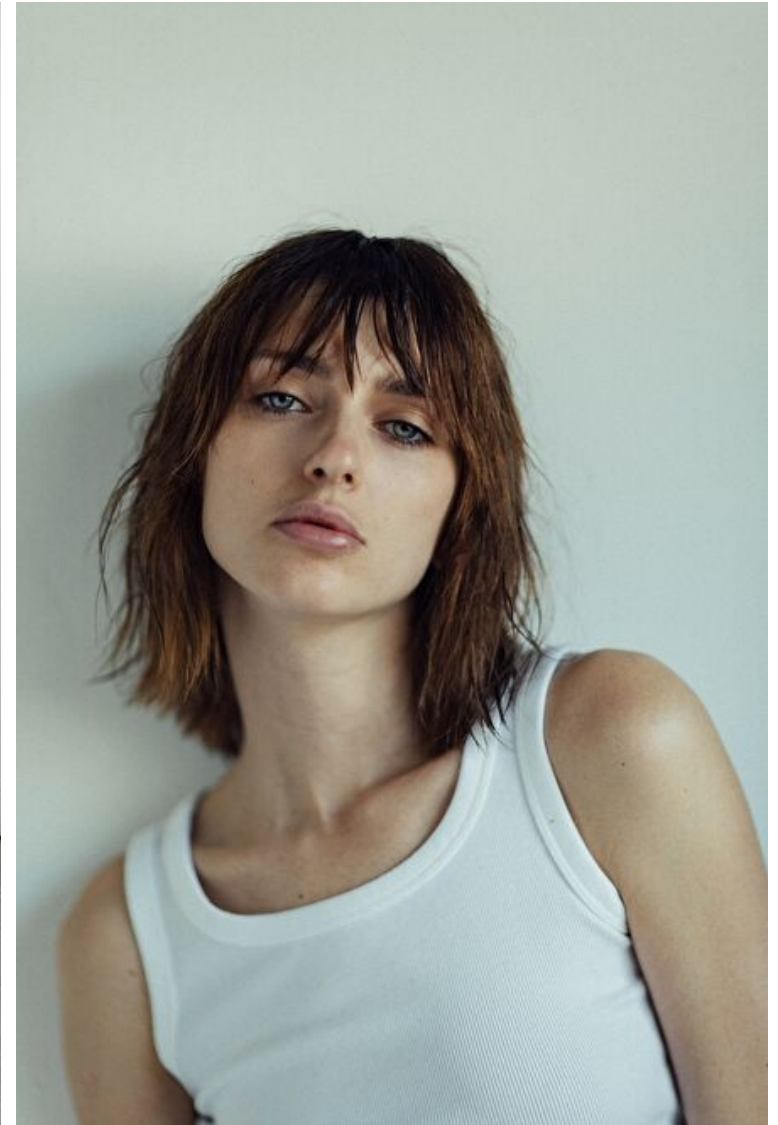

Sasha Rudakova

Height 176cm / 5' 9.5"

Bust 82cm / 32.5"

Waist 61cm / 24"

Hips 91cm / 36"

Shoes EU/US/UK 39 / 8 / 6

Eyes Green

Hair Light brown