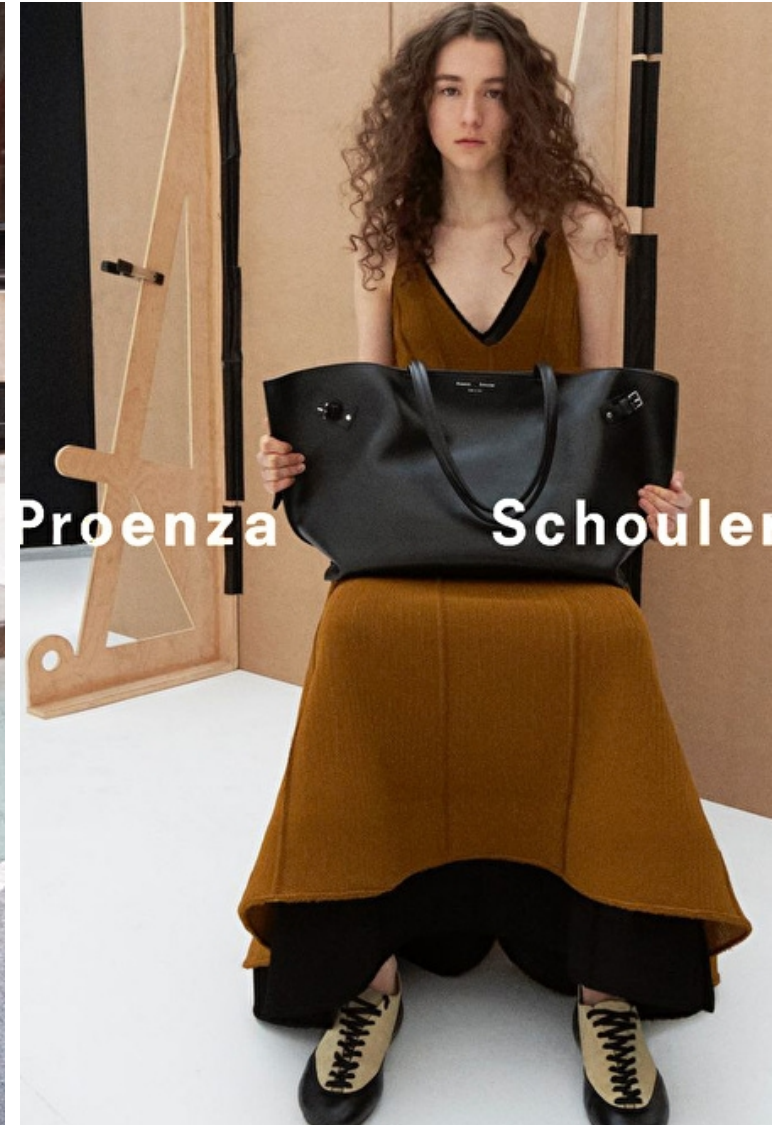

Bust 76cm / 30"

Waist 57cm / 22.5"

Hips 89cm / 35"

Shoes EU/US/UK 39 / 8 / 6

Eyes Hazel

Hair Brown

Sasha Winter

Height 180cm / 5' 11.0"