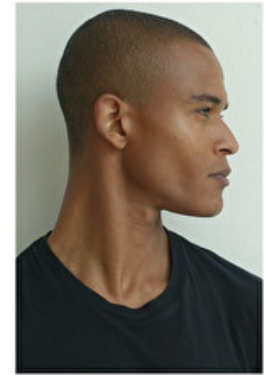

Waist 75cm / 29.5"

Hips 92cm / 36"

Shoes EU/US/UK 44 / 11 / 9.5

Eyes Brown

Hair Black

Suit size 48cm / 38"

Select

MODEL MANAGEMENT