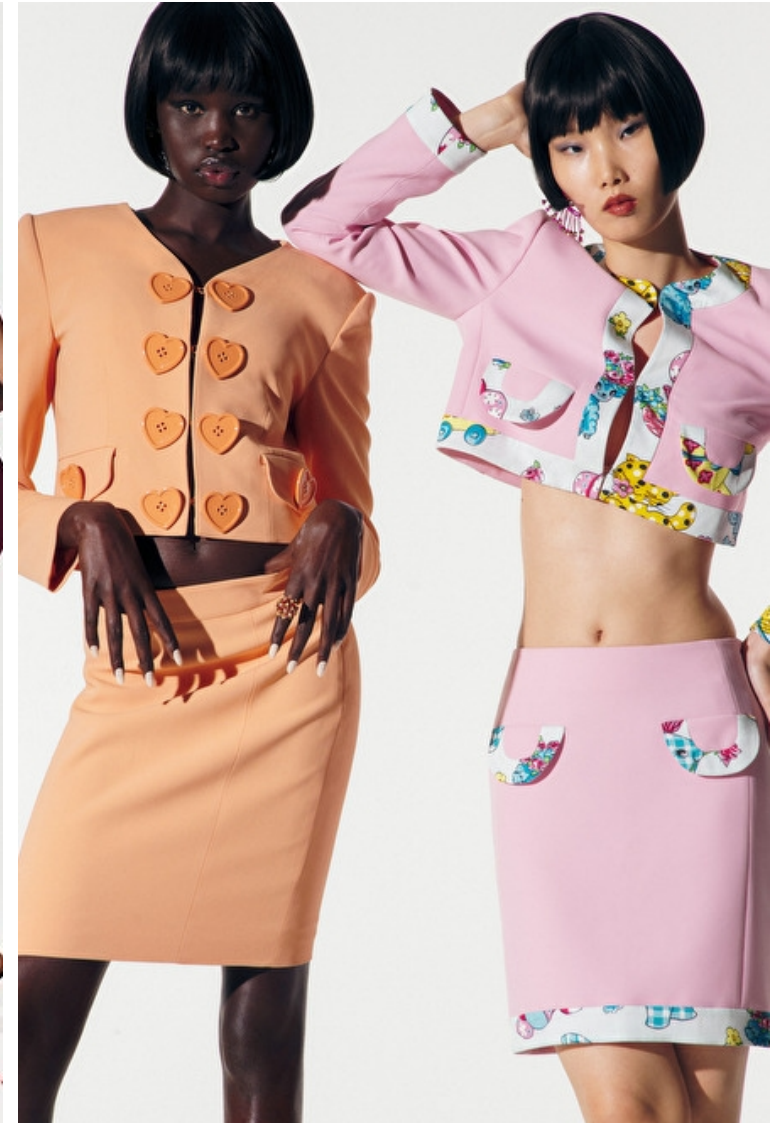

Select

MODEL MANAGEMENT

182 Rue de Rivoli, Paris, 75001, Ile-de-France, France

Phone: +33 (0) 1 40 20 15 15 Email: info.paris@selectmodel.com Website: <https://selectmodel.com/>

SEOHYUN KIM

Height 177cm / 5' 9.5"

Bust 79cm / 31"

Hips 85cm / 33.5"

Waist 56cm / 22"

Shoes EU/US/UK 39 / 8 / 6

Hair Black

Hair length 1

Eyes Brown