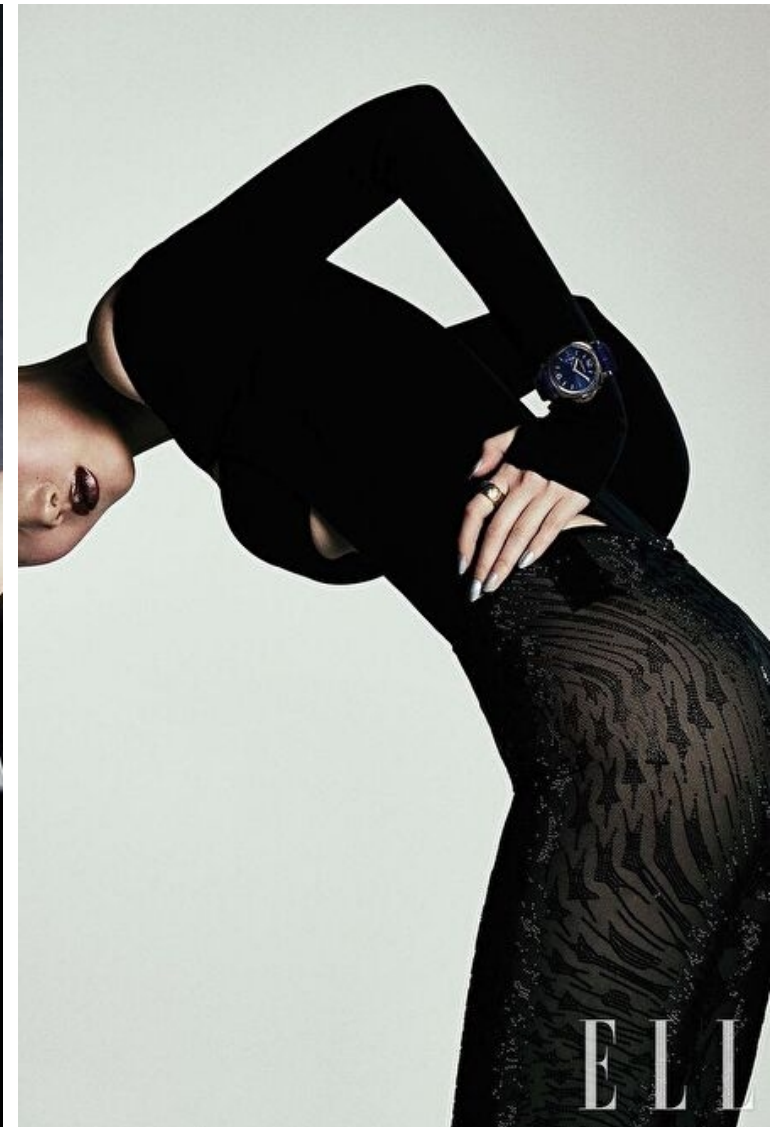

Select

MODEL MANAGEMENT

182 Rue de Rivoli, Paris, 75001, Ile-de-France, France

Phone: +33 (0) 1 40 20 15 15 Email: info.paris@selectmodel.com Website: <https://selectmodel.com/>

SEOHYUN KIM

Height 177cm / 5' 9.5"

Bust 79cm / 31"

Hips 85cm / 33.5"

Waist 56cm / 22"

Shoes EU/US/UK 39 / 8 / 6

Hair Black

Hair length 1

Eyes Brown