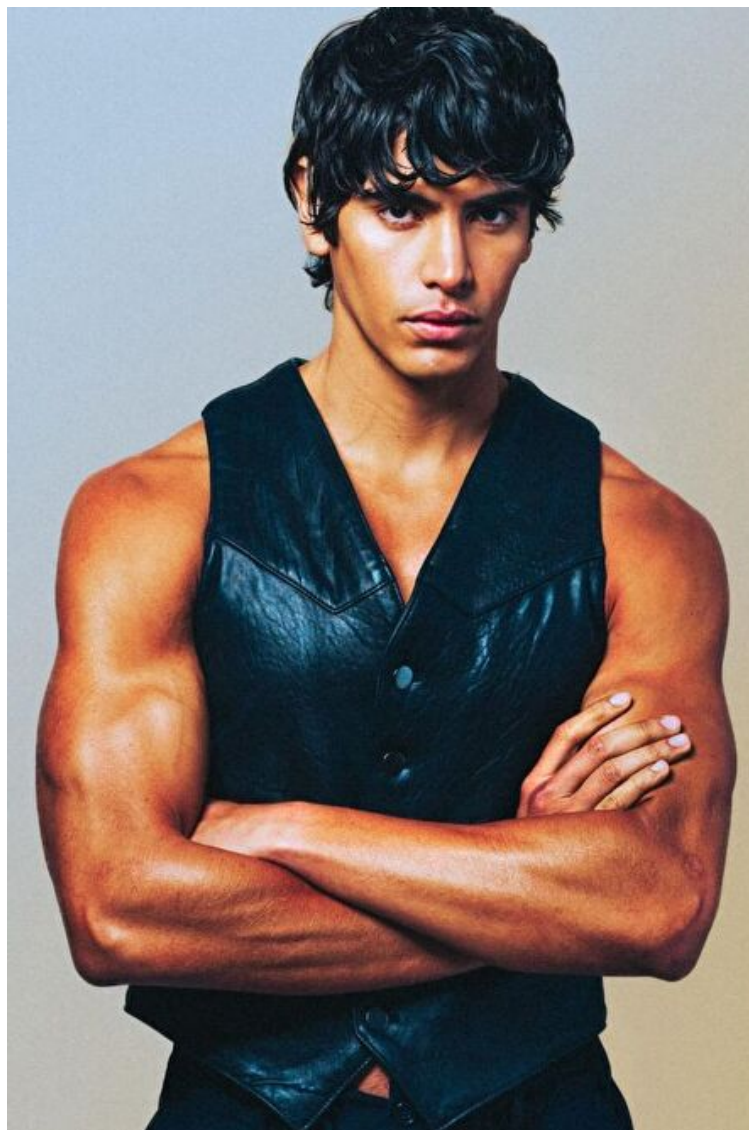

SERGIO PERDOMO

Height 187cm / 6' 1.5"

Chest 97cm / 38"

Waist 80cm / 31.5"

Hips 95cm / 37.5"

Shoes EU/US/UK 44 / 11 / 9.5

Eyes Brown

Hair Brown

Suit size 48cm / 38"