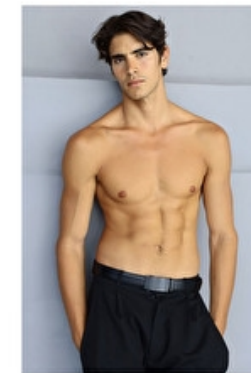

Chest 90cm / 35.5"

Waist 71cm / 28"

Hips 88cm / 34.5"

Shoes EU/US/UK 44 / 11 / 9.5

Eyes Brown

Hair Brown

Suit size 48cm / 38"

Select

MODEL MANAGEMENT

SERGIO PERDOMO

HEIGHT 188CM BUST 90CM WAIST 71CM HIPS 88CM EYES BROWN HAIR BROWN

182 RUE DE RIVOLI 75001, PARIS
TEL : +33 (0) 1 40 20 15 15