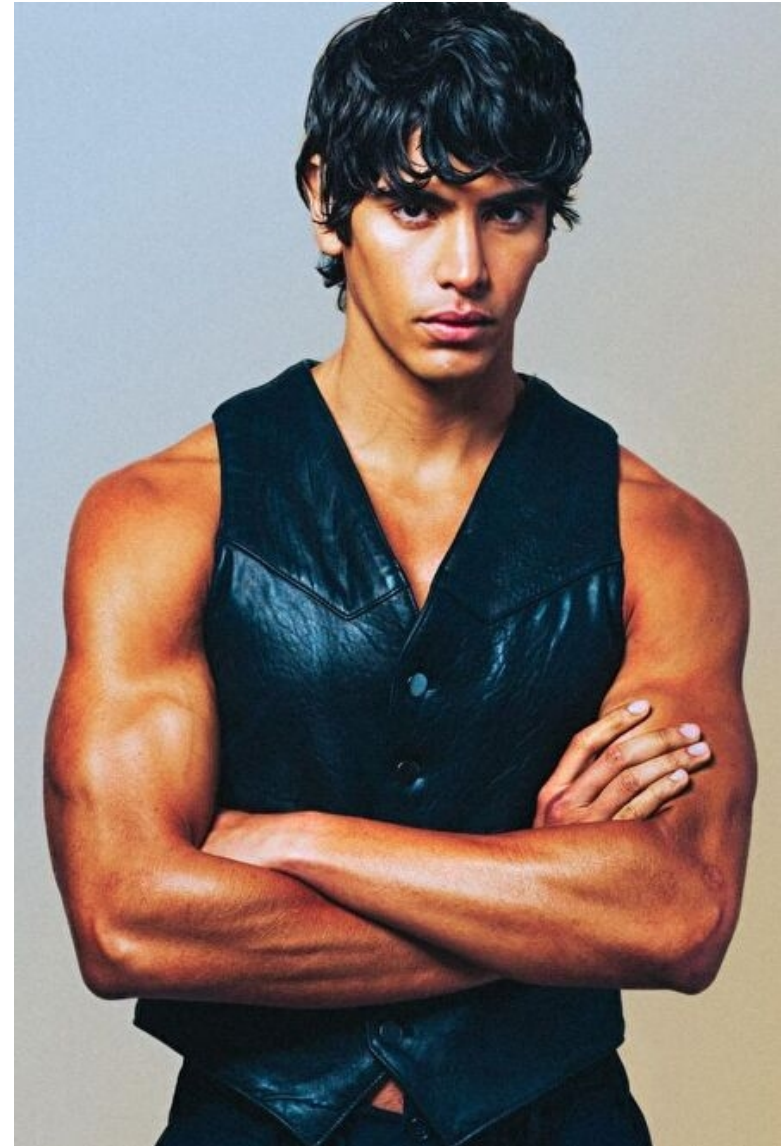

SERGIO PERDOMO

Height 188cm / 6' 2.0"

Chest 90cm / 35.5"

Waist 71cm / 28"

Hips 88cm / 34.5"

Shoes EU/US/UK 44 / 11 / 9.5

Eyes Brown

Hair Brown

Suit size 48cm / 38"

SERGIO PERDOMO

Height 188cm / 6' 2.0"

Chest 90cm / 35.5"

Waist 71cm / 28"

Hips 88cm / 34.5"

Shoes EU/US/UK 44 / 11 / 9.5

Eyes Brown