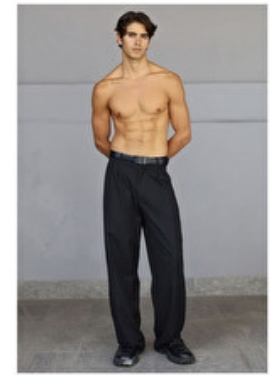

Chest 90cm / 35.5"

Waist 71cm / 28"

Hips 88cm / 34.5"

Shoes EU/US/UK 44 / 11 / 9.5

Eyes Brown

Hair Brown

Suit size 48cm / 38"

Select

MODEL MANAGEMENT

SERGIO PERDOMO

HEIGHT 188CM BUST 90CM WAIST 71CM HIPS 88CM EYES BROWN HAIR BROWN

182 RUE DE RIVOLI 75001, PARIS
TEL : +33 (0) 1 40 20 15 15