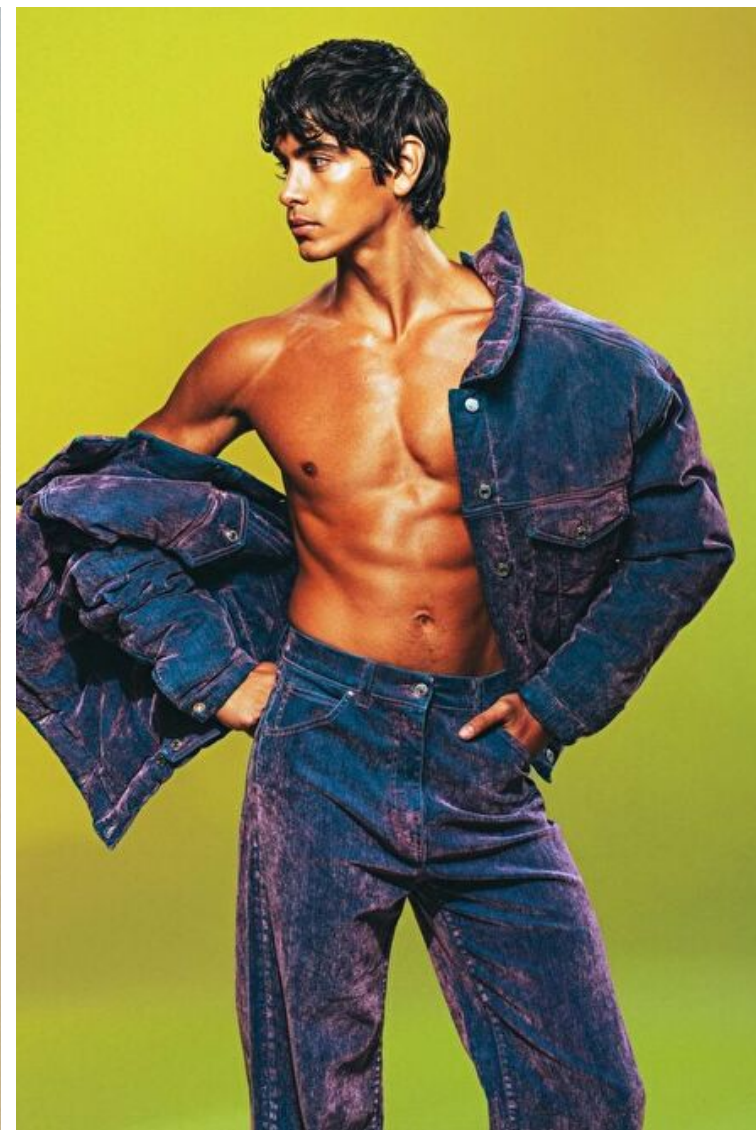

SERGIO PERDOMO

Height 187cm / 6' 1.5"

Chest 97cm / 38"

Waist 80cm / 31.5"

Hips 95cm / 37.5"

Shoes EU/US/UK 44 / 11 / 9.5

Eyes Brown

Hair Brown

Suit size 48cm / 38"