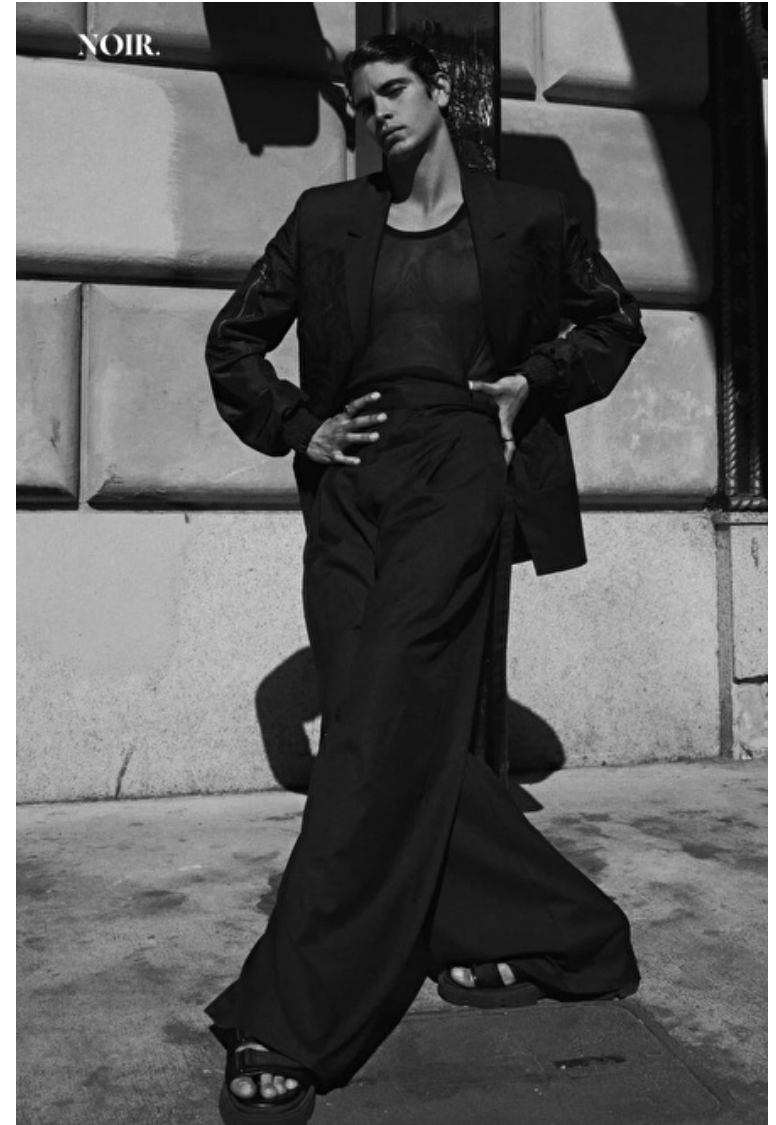

SERGIO PERDOMO

Height 188cm / 6' 2.0"

Chest 90cm / 35.5"

Waist 71cm / 28"

Hips 88cm / 34.5"

Shoes EU/US/UK 44 / 11 / 9.5

Eyes Brown

Hair Brown

Suit size 48cm / 38"

NOIR.