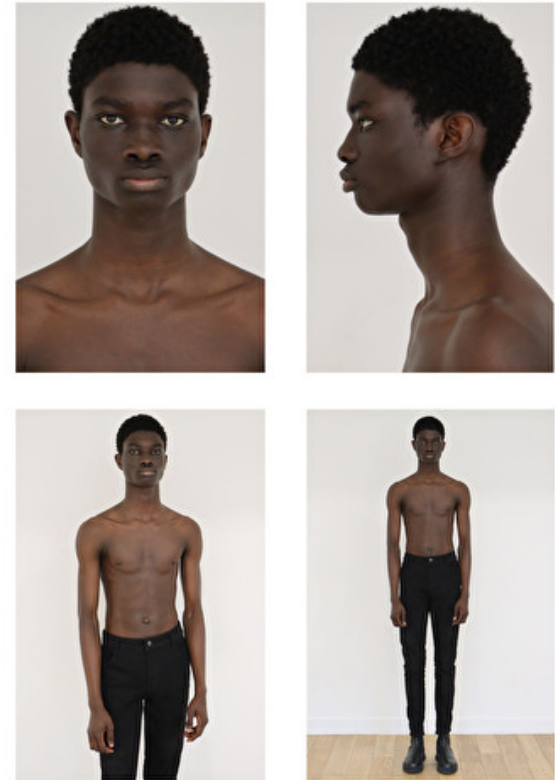

Chest 84cm / 33"

Waist 67cm / 26.5"

Hips 84cm / 33"

Shoes EU/US/UK 45 / 12 / 10.5

Eyes Brown

Hair Black

Suit size 46cm / 36"

Select

Waist 67cm / 26.5"

Hips 84cm / 33"

Shoes EU/US/UK 45 / 12 / 10.5

Eyes Brown

Hair Black

Suit size 46cm / 36"

Select

MODEL MANAGEMENT

Eyes Brown

Hair Black

Suit size 46cm / 36"

Select

MODEL MANAGEMENT

SEYI

HEIGHT 187CM BUST 78CM WAIST 65CM HIPS 84CM EYES BROWN HAIR BLACK

182 RUE DE RIVOLI, 75001, PARIS
TEL: + 33 (0) 1 40 20 15 15