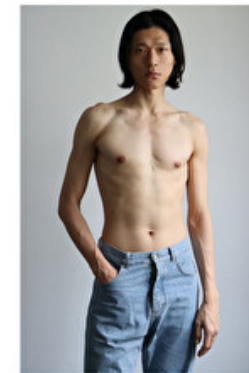

Chest 92cm / 36"

Waist 71cm / 28"

Hips 94cm / 37"

Shoes EU/US/UK 43 / 10.5 / 9

Eyes Black

Hair Black

Inseam 84cm / 33"

Neck 36cm / 14"

Sleeve 62cm / 24.5"

Suit size 48cm / 38"

Select

MODEL MANAGEMENT

SHELDON

HEIGHT 187CM BUST 93CM WAIST 69CM HIPS 90CM EYES BLACK HAIR BLACK

182 RUE DE RIVOLI, 75001, PARIS
TEL: + 33 (0) 1 40 20 15 15