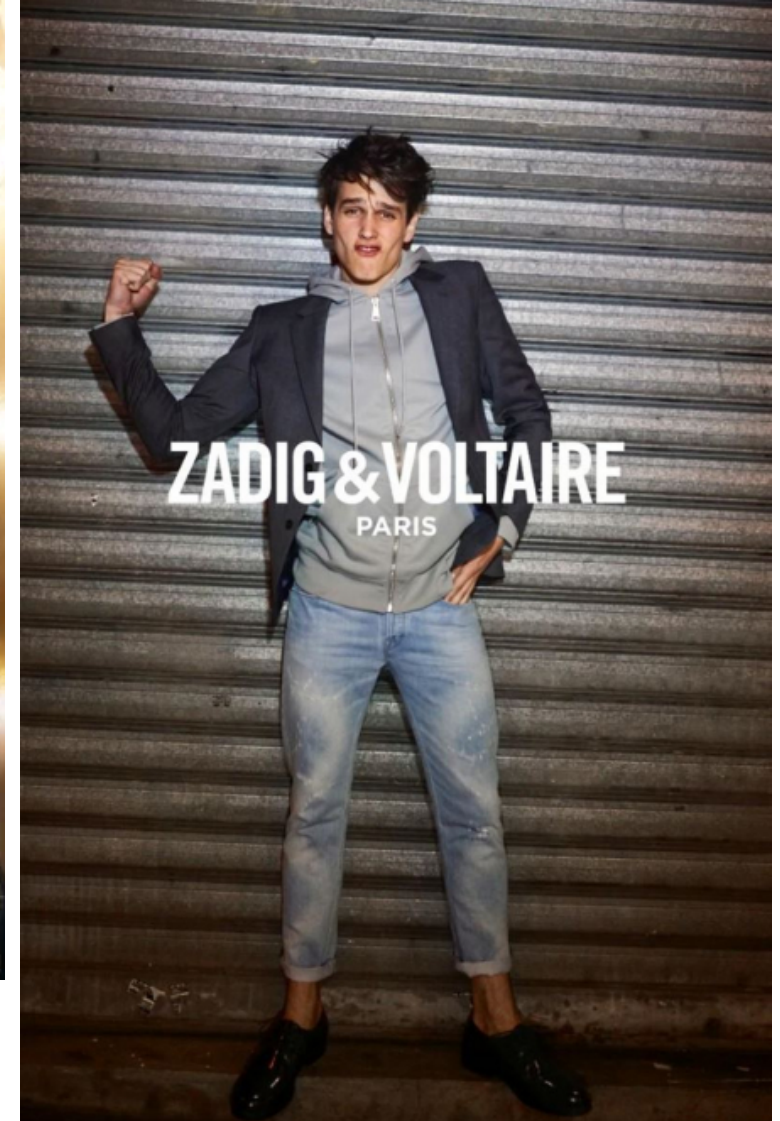

Chest 95cm / 37.5"

Waist 74cm / 29"

Hips 94cm / 37"

Shoes EU/US/UK 44 / 11 / 9.5

Hair Brown

Eyes Green

Suit size 48cm / 38"

Select