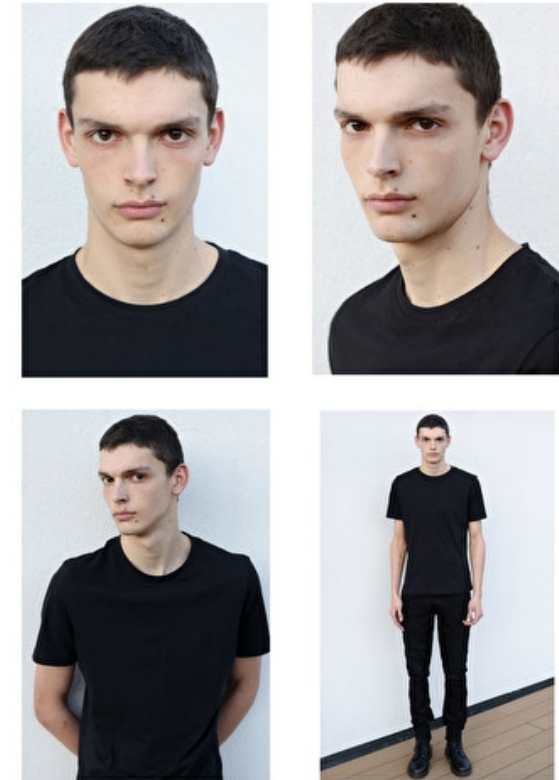

Suit size 46cm / 36"

Location Bristol

Chest 87cm / 34.5"

Waist 73cm / 28.5"

Hips 88cm / 34.5"

Shoes EU/US/UK 46 / 12.5 / 11

Eyes Brown

Hair Brown

Suit size 46cm / 36"

Location Bristol

# Select

MODEL MANAGEMENT

SJ

HEIGHT 190CM BUST 87CM WAIST 73CM HIPS 88CM EYES BROWN HAIR BROWN

182 RUE DE RIVOLI 75001, PARIS  
TEL : +33 (0) 1 40 20 15 15