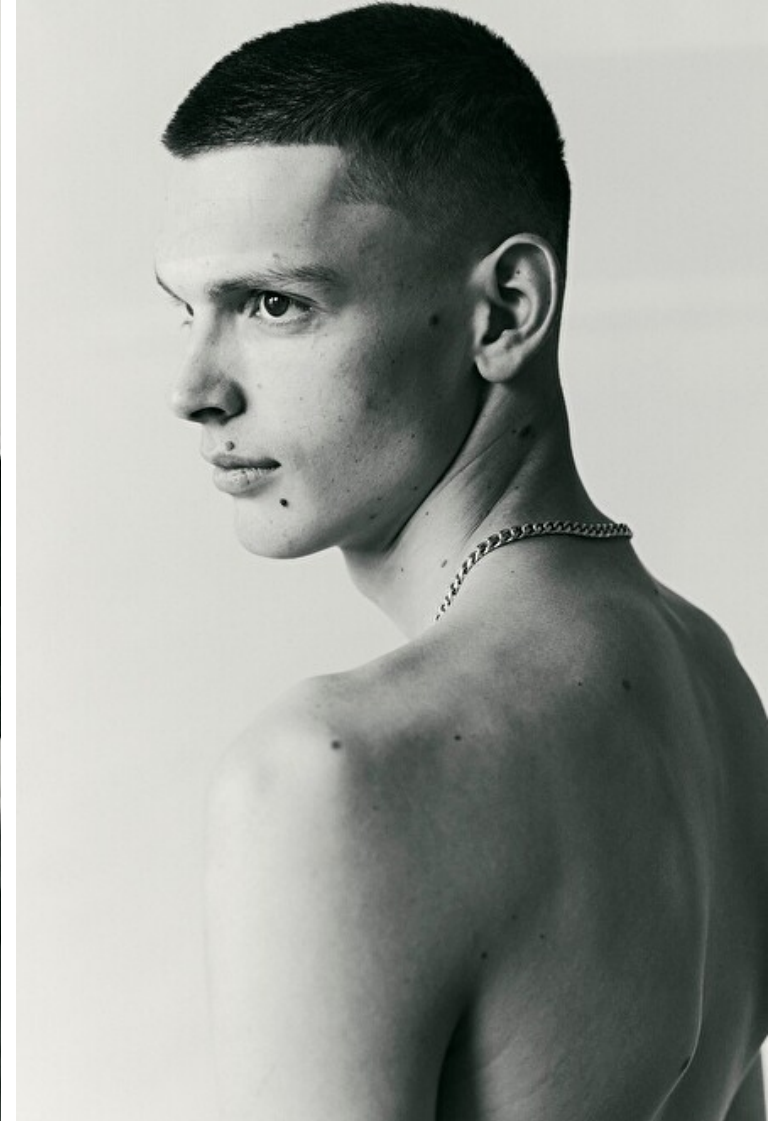

Suit size 46cm / 36"

Location Bristol

Chest 87cm / 34.5"

Waist 73cm / 28.5"

Hips 88cm / 34.5"

Shoes EU/US/UK 46 / 12.5 / 11

Eyes Brown

Hair Brown

Suit size 46cm / 36"

Location Bristol