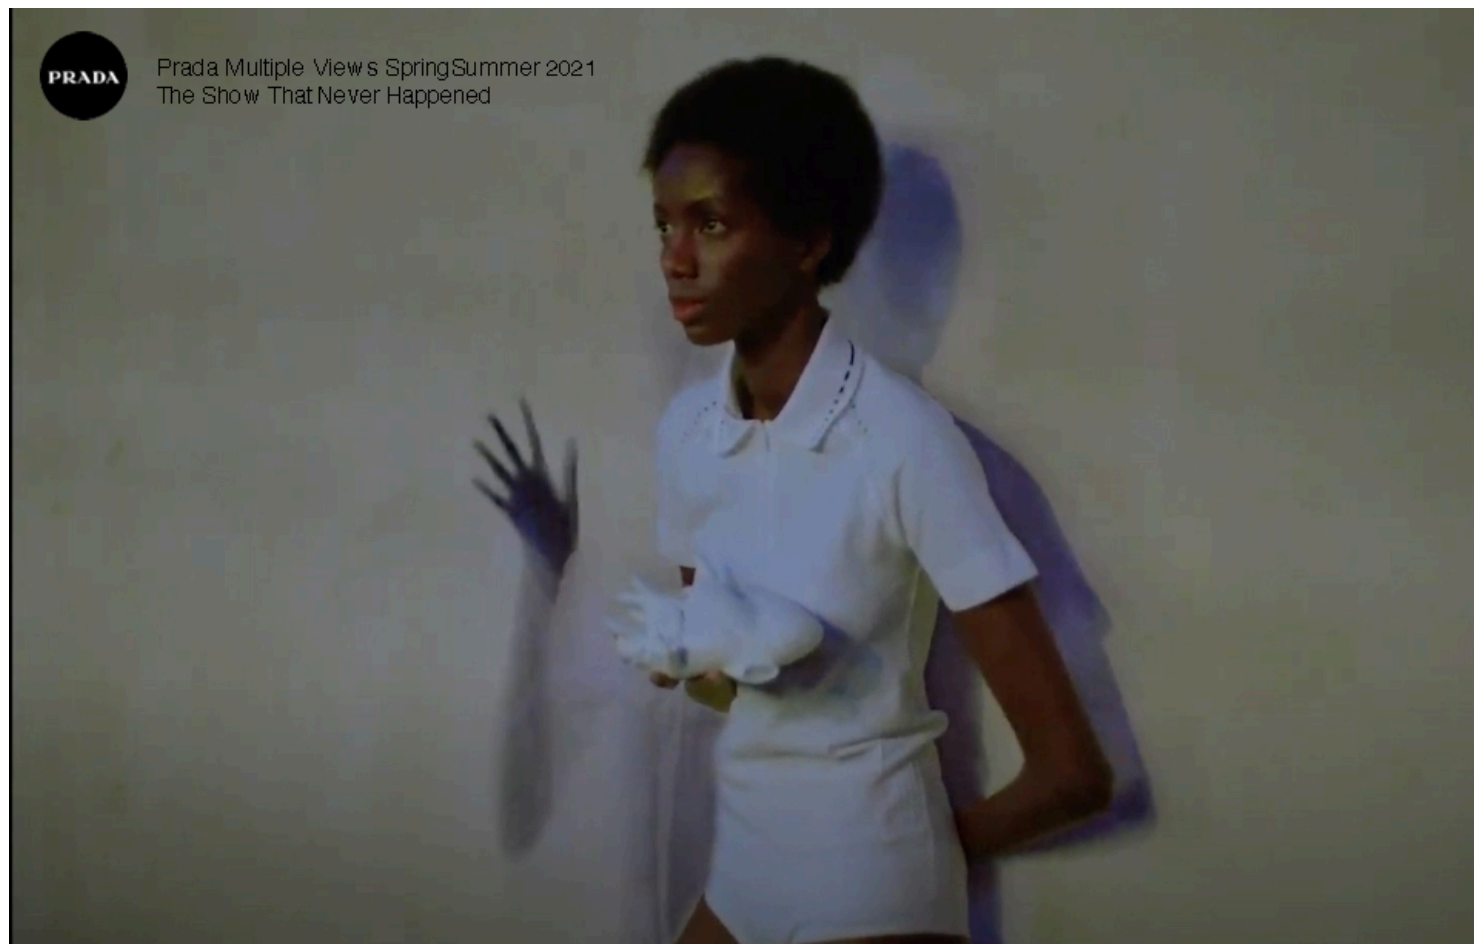

Skarla Ali

Height 180cm / 5' 11.0"

Bust 82cm / 32.5"

Waist 57cm / 22.5"

Hips 86cm / 34"

Shoes EU/US/UK 39 / 8 / 6

Eyes Black

Hair Dark brown