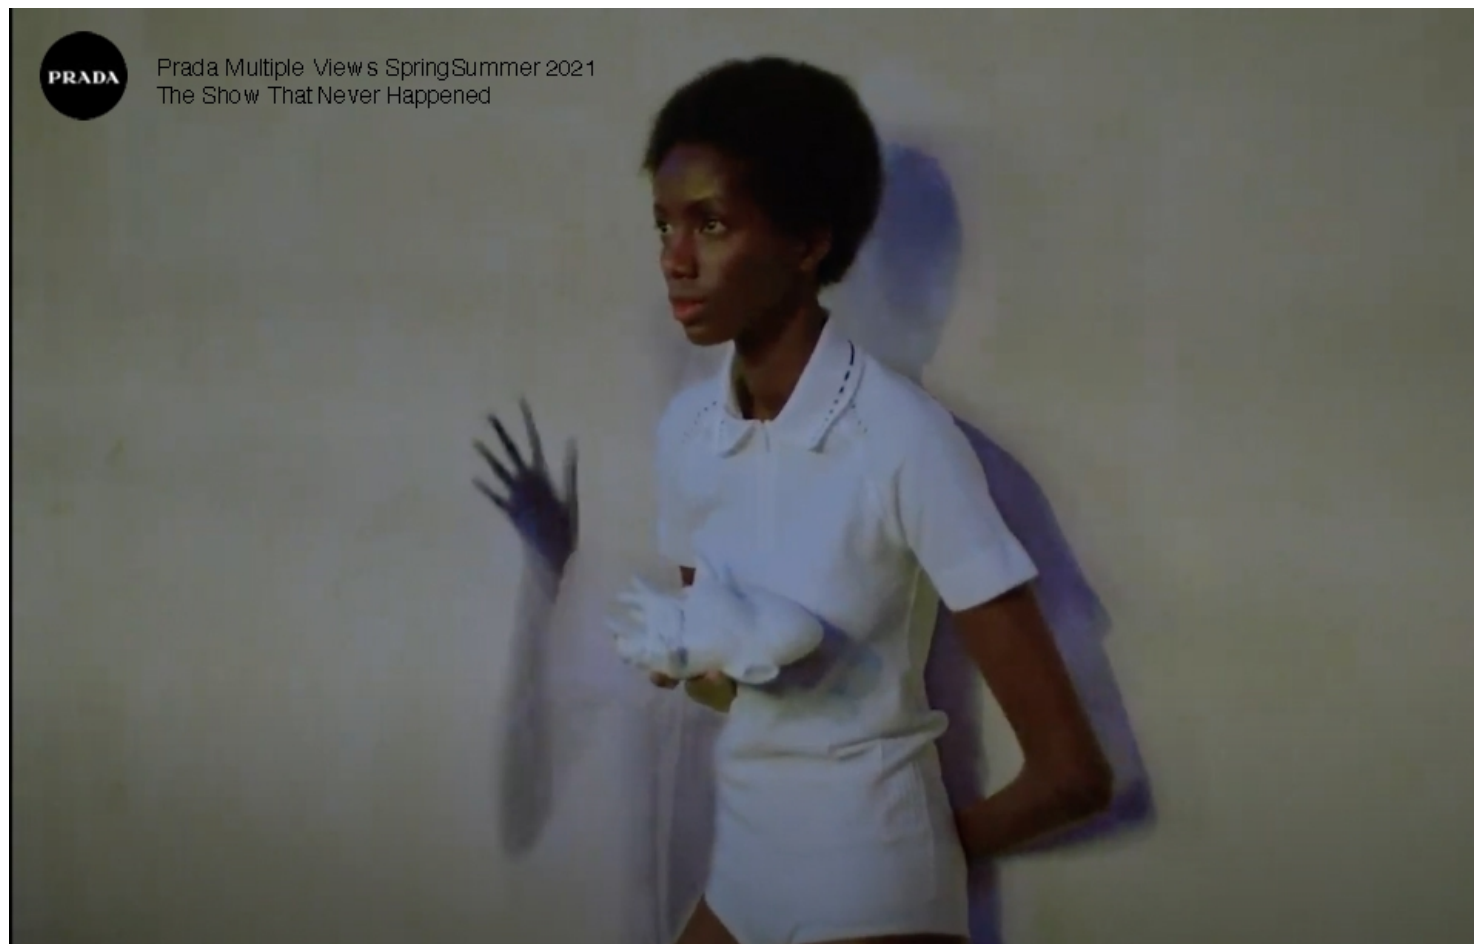

Waist 57cm / 22.5"

Hips 87cm / 34.5"

Shoes EU/US/UK 39 / 8 / 6

Eyes Black

Hair Dark brown

Select

MODEL MANAGEMENT

182 Rue de Rivoli, Paris, 75001, Ile-de-France, France