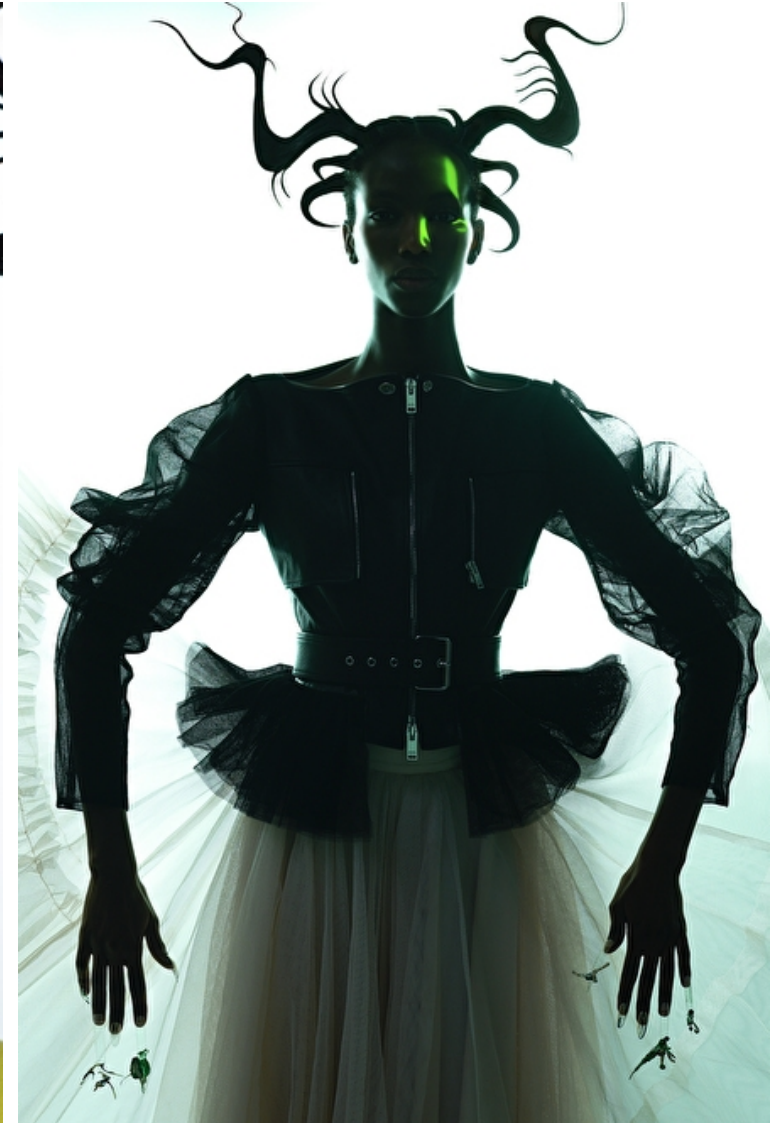

Select

MODEL MANAGEMENT

182 Rue de Rivoli, Paris, 75001, Ile-de-France, France

Phone: +33 (0) 1 40 20 15 15 Email: info.paris@selectmodel.com Website: <https://selectmodel.com/>

Skarla Ali

Height 180cm / 5' 11.0"

Bust 82cm / 32.5"

Waist 57cm / 22.5"

Hips 87cm / 34.5"

Shoes EU/US/UK 39 / 8 / 6

Eyes Black

Hair Dark brown