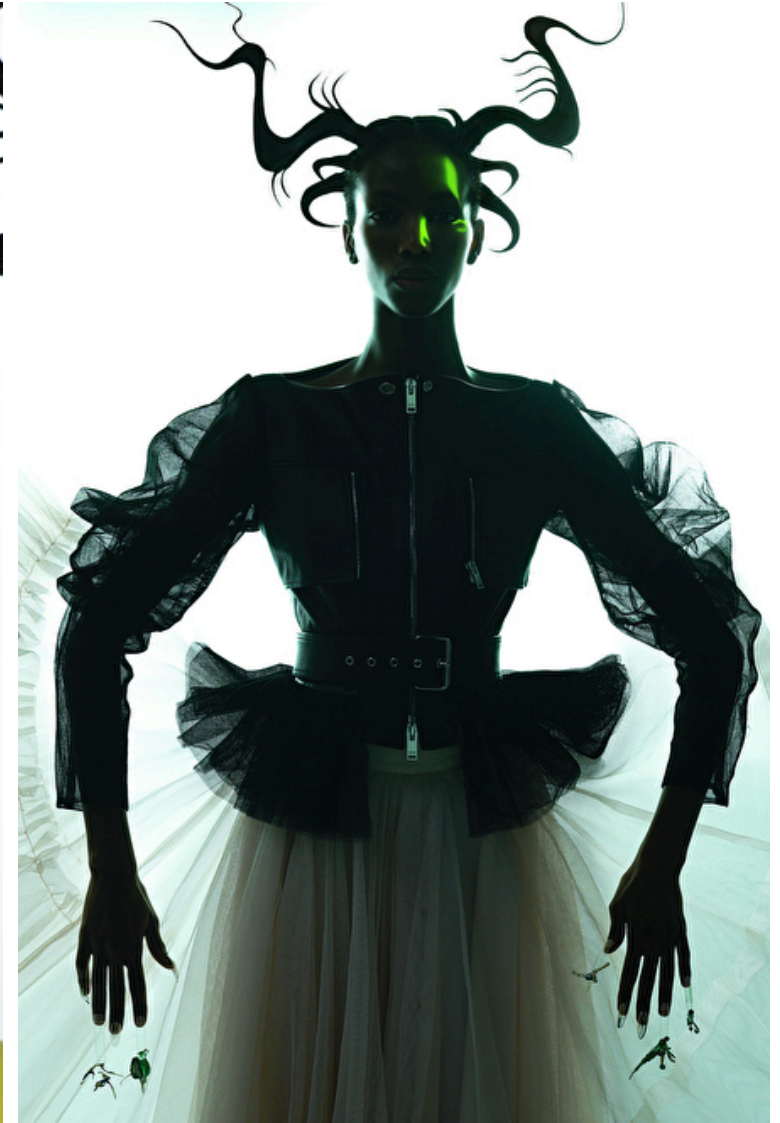

Waist 57cm / 22.5"

Hips 86cm / 34"

Shoes EU/US/UK 39 / 8 / 6

Eyes Black

Hair Dark brown

Select

MODEL MANAGEMENT

182 Rue de Rivoli, Paris, 75001, Ile-de-France, France