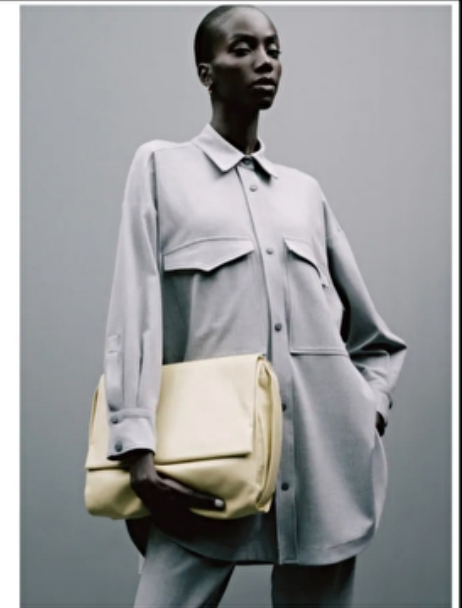

ZARASERIES

Fall/Winter 2020