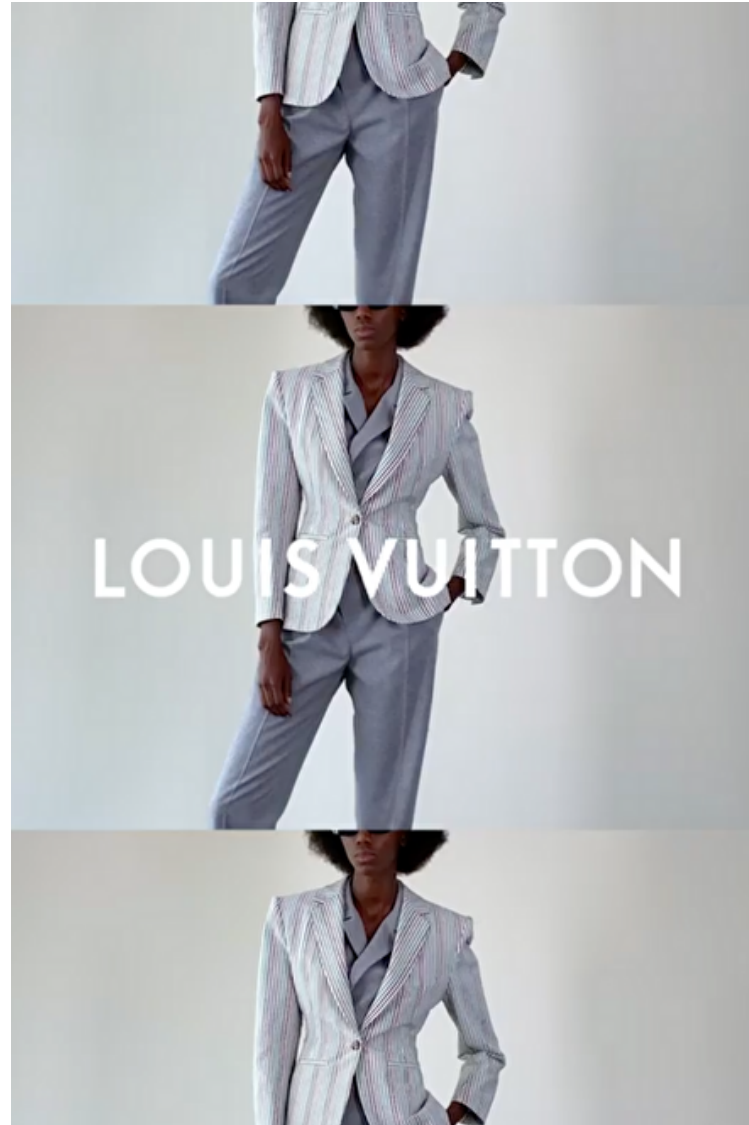

Skarla Ali

Height 180cm / 5' 11.0"

Bust 82cm / 32.5"

Waist 57cm / 22.5"

Hips 86cm / 34"

Shoes EU/US/UK 39 / 8 / 6

Eyes Black

Hair Dark brown