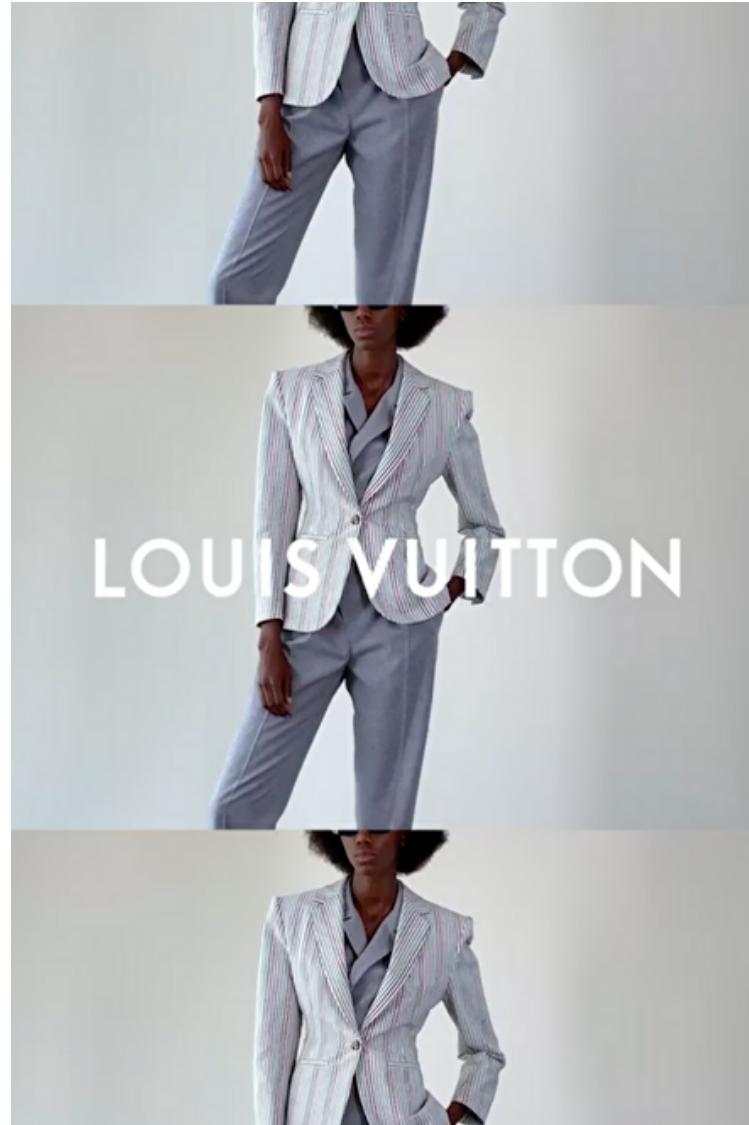

Bust 82cm / 32.5"

Waist 57cm / 22.5"

Hips 87cm / 34.5"

Shoes EU/US/UK 39 / 8 / 6

Eyes Black

Hair Dark brown

Select

MODEL MANAGEMENT