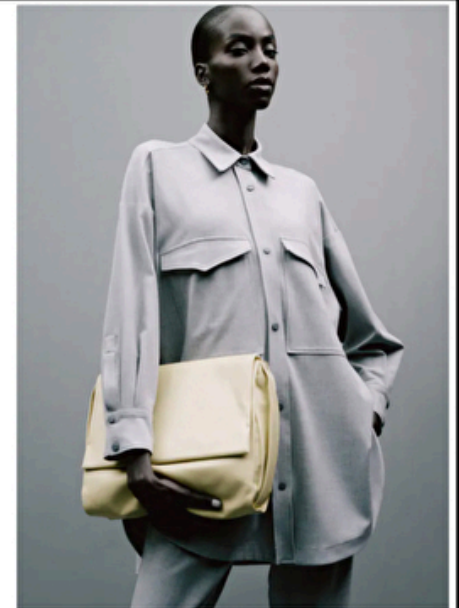

ZARASERIES

Fall/Winter 2020