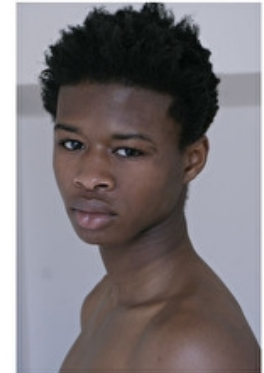

Select

MODEL MANAGEMENT

SNOW

HEIGHT 183CM BUST 86CM WAIST 63CM HIPS 83CM EYES BLACK HAIR BLACK

182 RUE DE RIVOLI 75001, PARIS
TEL : +33 (0)1 40 20 15 15