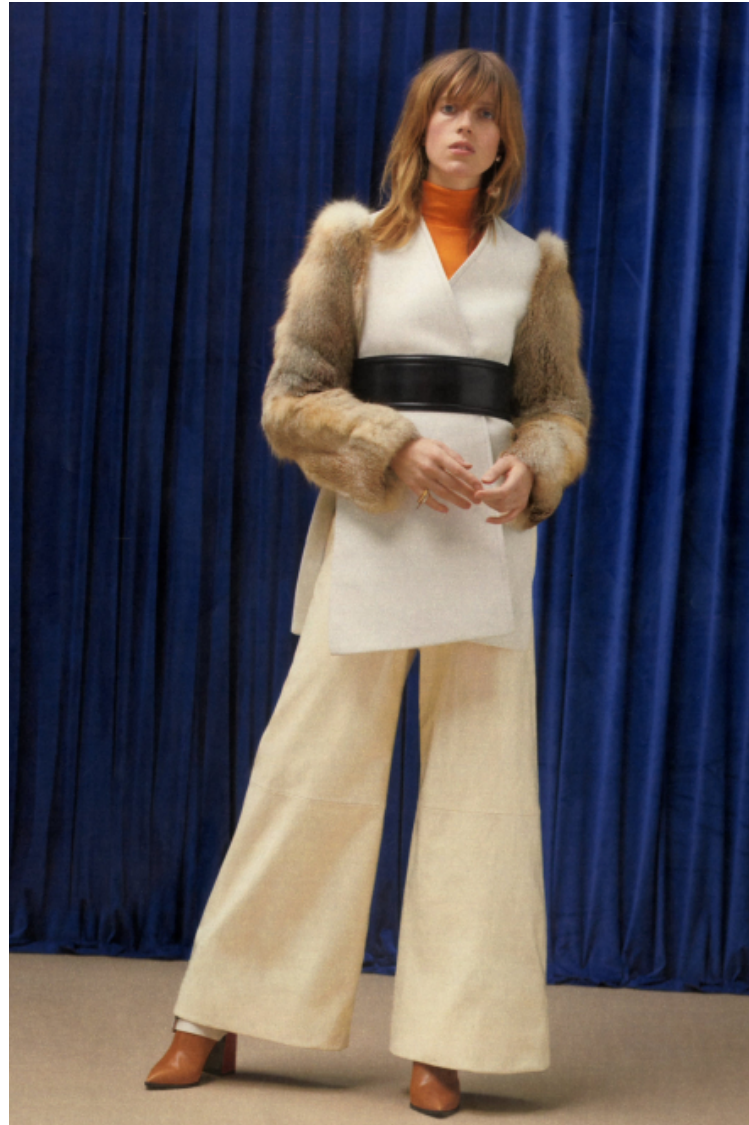

## Sojourner Morrell

Height 178cm / 5' 10.0"

Bust 79cm / 31"

Waist 61cm / 24"

Hips 88cm / 34.5"

Shoes EU/US/UK 40.5 / 9.5 / 7

Hair Brown

Eyes Blue